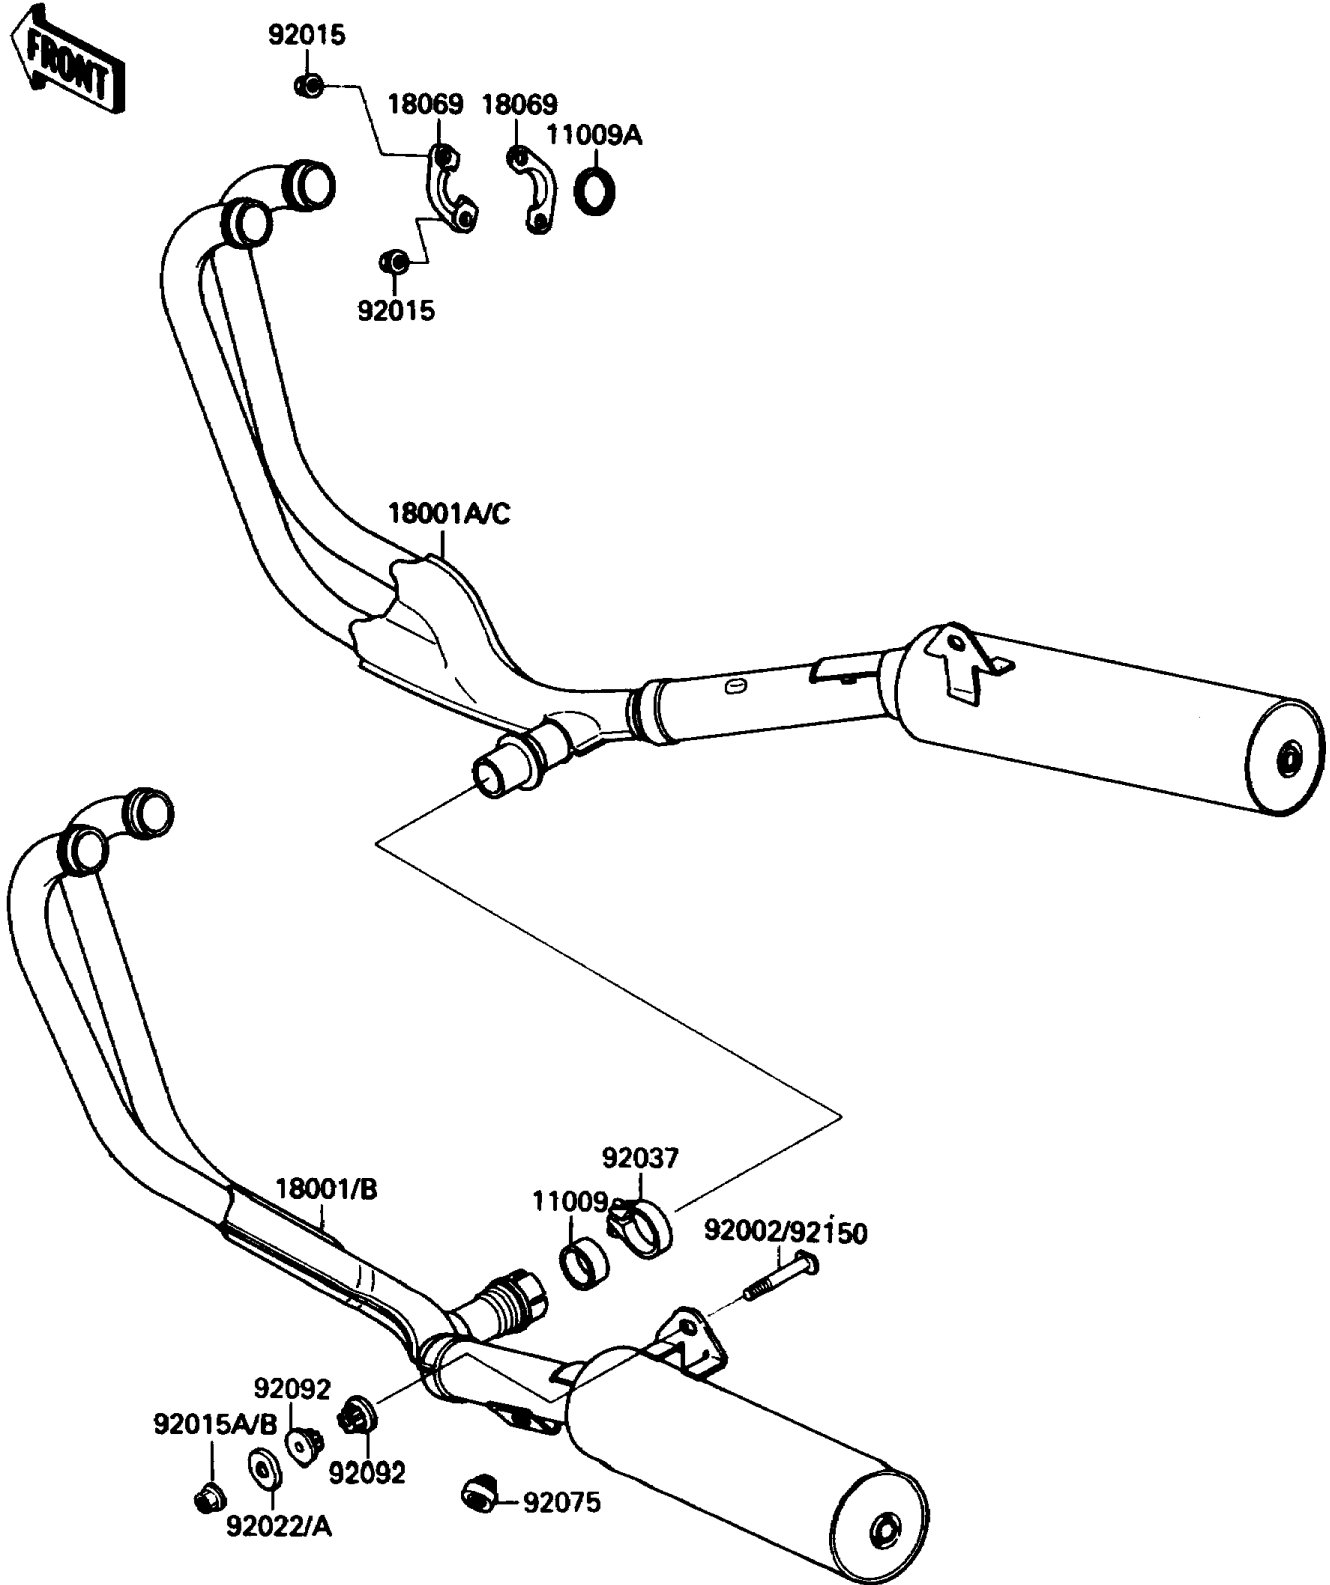

1988 NINJA® 750R PARTS DIAGRAM

Muffler(s)

E1140-0224

1988 NINJA® 750R PARTS LIST

Muffler(s)

ITEM NAME	PART NUMBER	QUANTITY
GASKET,EXHAUST MANIFOLD (Ref # 11009)	11009-1659	1
GASKET,EXHAUST PIPE HOLDER (Ref # 11009A)	18067-018	4
MUFFLER,LH (Ref # 18001)	18001-1633	1
MUFFLER,RH (Ref # 18001A)	18001-1634	1
HOLDER-EXHAUST PIPE (Ref # 18069)	18069-1072	8
BOLT,10X55 (Ref # 92002)	92002-1939	2
NUT,LOCK,8MM (Ref # 92015)	92015-1380	8
NUT,10MM (Ref # 92015A)	92015-1649	2
WASHER (Ref # 92022A)	92022-289	2
CLAMP,MUFFLER,BLACK (Ref # 92037)	92037-1270	1
DAMPER (Ref # 92075)	92075-015	1
BUSHING-RUBBER,MUFFLER (Ref # 92092)	92092-1013	4