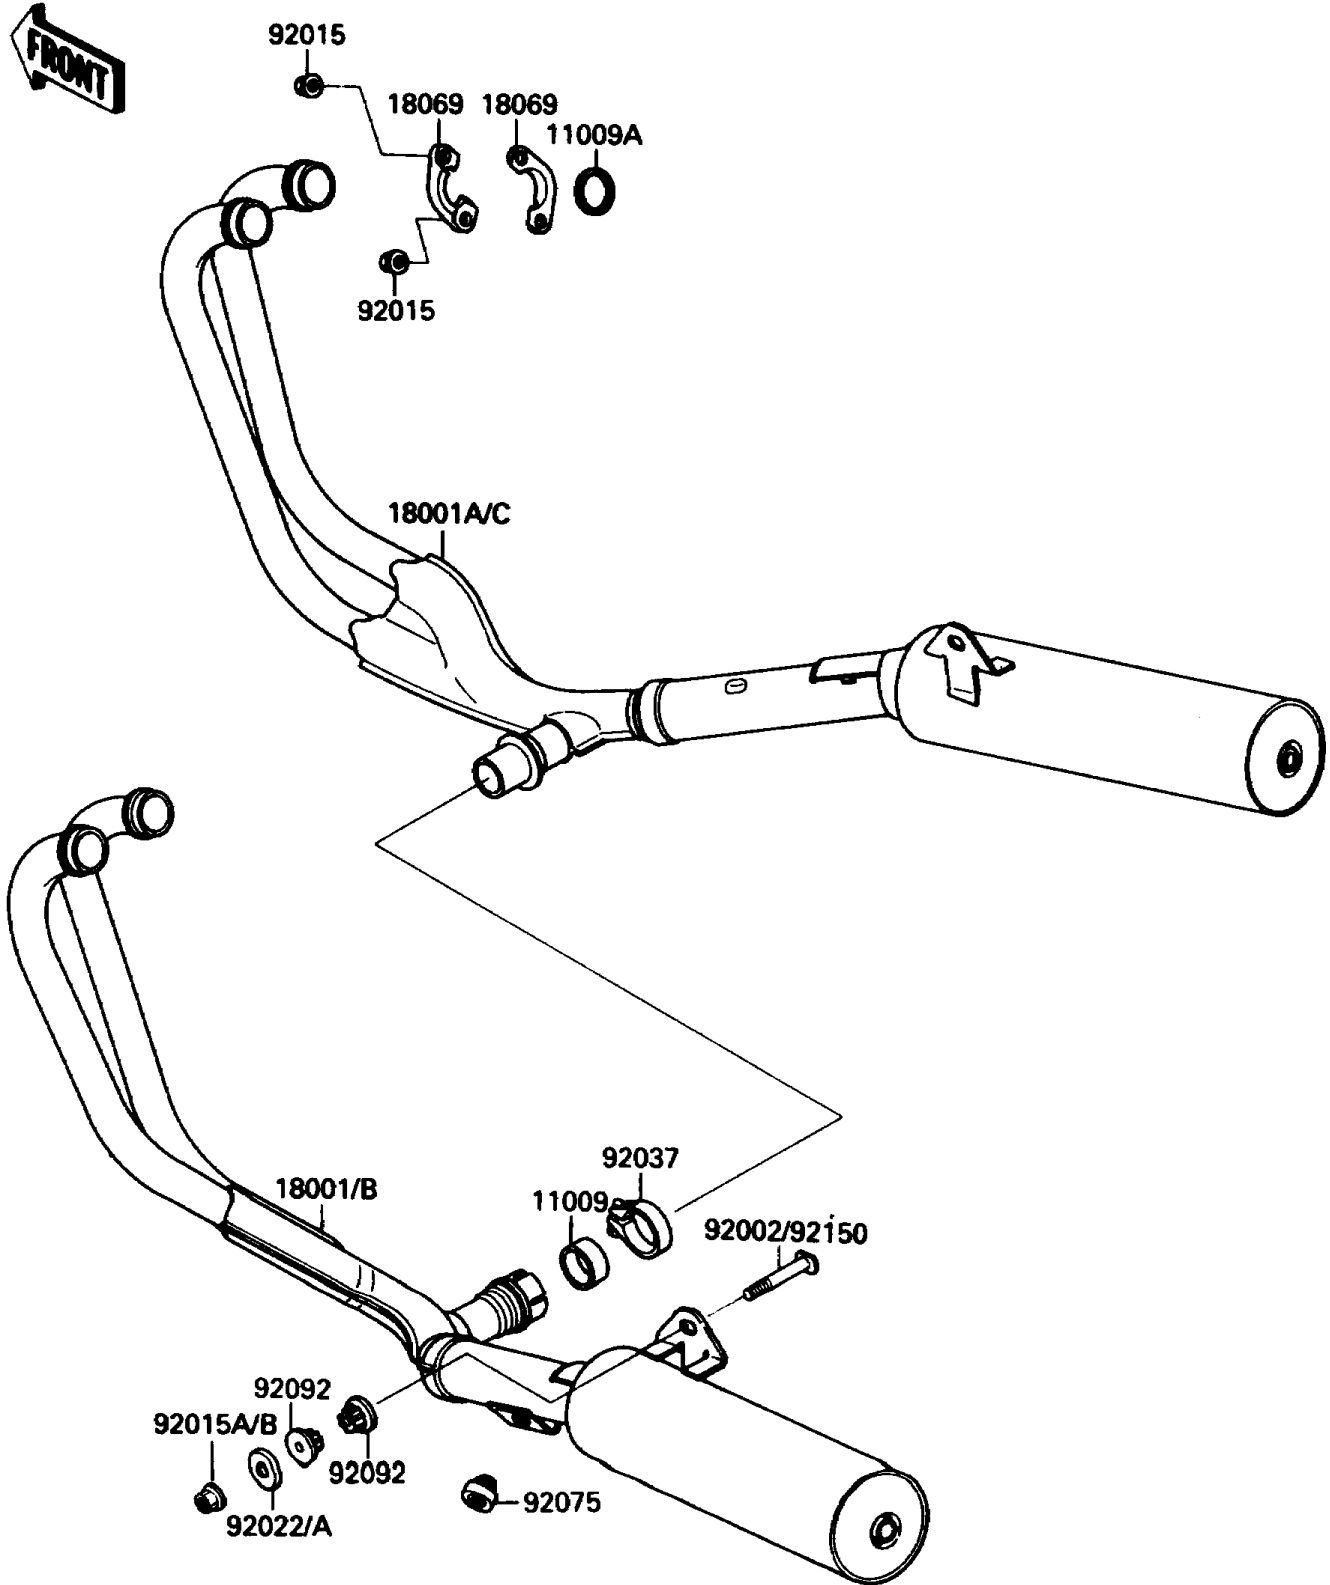

1989 Ninja[®] 750R PARTS DIAGRAM

Muffler(s)

E1140-0224

1989 Ninja[®] 750R PARTS LIST

Muffler(s)

ITEM NAME	PART NUMBER	QUANTITY
GASKET,EXHAUST MANIFOLD (Ref # 11009)	11009-1659	1
GASKET,EXHAUST PIPE HOLDER (Ref # 11009A)	18067-018	4
MUFFLER,LH (Ref # 18001B)	18001-1721	1
MUFFLER,RH (Ref # 18001C)	18001-1722	1
HOLDER-EXHAUST PIPE (Ref # 18069)	18069-1072	8
NUT,LOCK,8MM (Ref # 92015)	92015-1380	8
NUT,CAP,10MM (Ref # 92015B)	92015-1749	2
WASHER,CUP TYPE,BLACK (Ref # 92022)	92022-1355	2
CLAMP,MUFFLER,BLACK (Ref # 92037)	92037-1270	1
DAMPER (Ref # 92075)	92075-015	1
BUSHING-RUBBER,MUFFLER (Ref # 92092)	92092-1013	4
BOLT,10X55 (Ref # 92150)	92150-1225	2