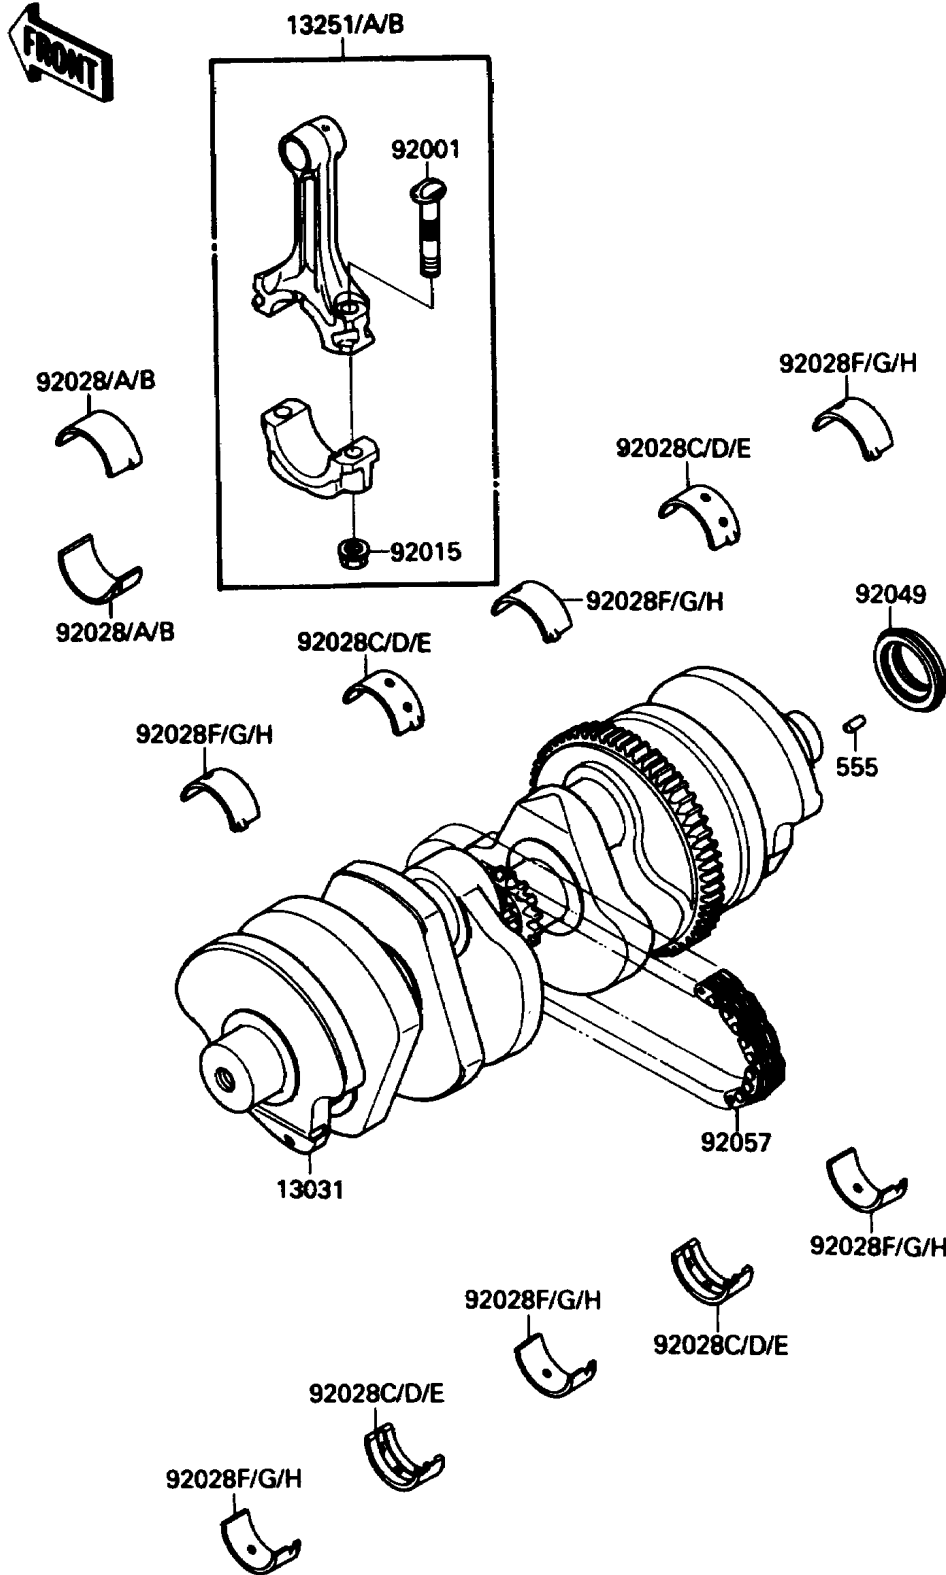

1987 NINJA® 750R PARTS DIAGRAM

Crankshaft

E1321-0092

1987 NINJA® 750R PARTS LIST

Crankshaft

ITEM NAME	PART NUMBER	QUANTITY
PIN-SPRING,4X8 (Ref # 555)	555A0408	1
CRANKSHAFT-COMP (Ref # 13031)	13031-1227	1
ROD-ASSY-CONNECTING,H (Ref # 13251)	13251-1079-HH	4
ROD-ASSY-CONNECTING,I (Ref # 13251A)	13251-1079-II	4
ROD-ASSY-CONNECTING,J (Ref # 13251B)	13251-1079-JJ	4
BOLT,CONNECTING ROD,8MM (Ref # 92001)	92001-1887	8
NUT,FLANGED,8MM (Ref # 92015)	92015-1311	8
BUSHING,CONNECTING ROD BLUE (Ref # 92028)	92028-1407	AR
BUSHING,CONNECTING ROD BLACK (Ref # 92028A)	92028-1408	AR
BUSHING,CONNECTING ROD BROWN (Ref # 92028B)	92028-1409	AR
BUSHING,CRANKSHAFT,#2,BLUE (Ref # 92028C)	92028-1442	AR
BUSHING,CRANKSHAFT,#2,BLACK (Ref # 92028D)	92028-1443	AR
BUSHING,CRANKSHAFT,#2,BROWN (Ref # 92028E)	92028-1444	AR
BUSHING,CRANKSHAFT,1&3&5,BLUE (Ref # 92028F)	92028-1445	AR
BUSHING,CRANKSHAFT,1&3&5,BLACK (Ref # 92028G)	92028-1446	AR
BUSHING,CRANKSHAFT,1&3&5,BROWN (Ref # 92028H)	92028-1447	AR
SEAL-OIL,HSCY25397 (Ref # 92049)	92050-081	1
CHAIN,GENERATOR (Ref # 92057)	92057-1161	1