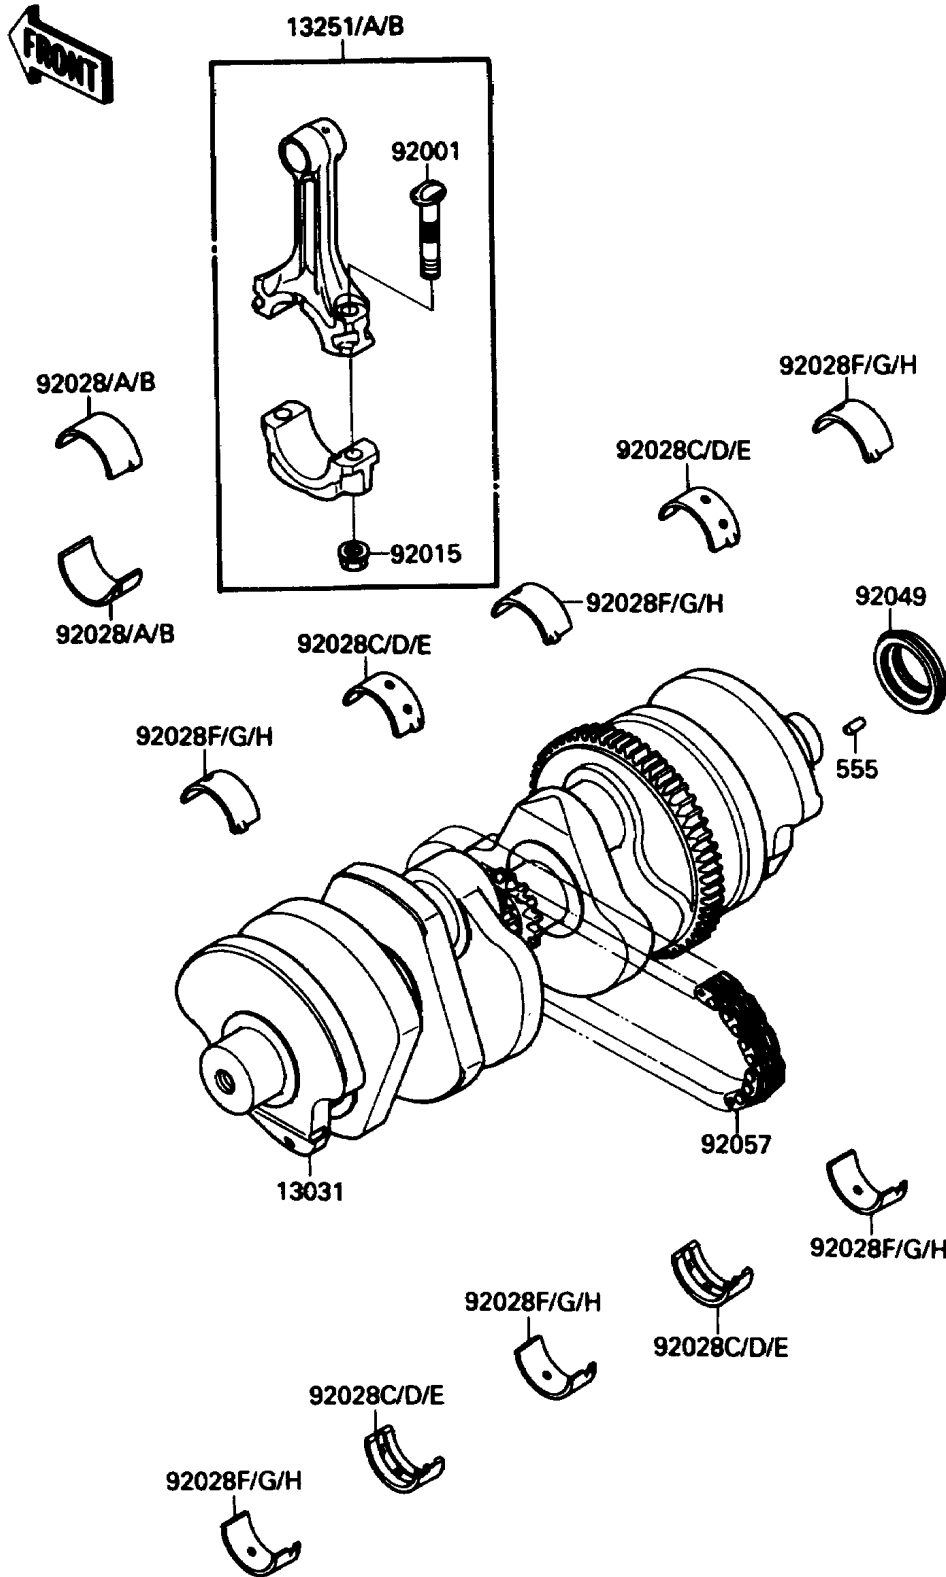

# 1988 NINJA® 750R PARTS DIAGRAM

Crankshaft

E1321-0092

# 1988 NINJA® 750R PARTS LIST

## Crankshaft

ITEM NAME	PART NUMBER	QUANTITY
PIN-SPRING,4X8 (Ref # 555)	555A0408	1
CRANKSHAFT-COMP (Ref # 13031)	13031-1227	1
ROD-ASSY-CONNECTING,H (Ref # 13251)	13251-1079-HH	4
ROD-ASSY-CONNECTING,I (Ref # 13251A)	13251-1079-II	4
ROD-ASSY-CONNECTING,J (Ref # 13251B)	13251-1079-JJ	4
BOLT,CONNECTING ROD,8MM (Ref # 92001)	92001-1887	8
NUT,FLANGED,8MM (Ref # 92015)	92015-1311	8
BUSHING,CONNECTING ROD BLUE (Ref # 92028)	92028-1407	AR
BUSHING,CONNECTING ROD BLACK (Ref # 92028A)	92028-1408	AR
BUSHING,CONNECTING ROD BROWN (Ref # 92028B)	92028-1409	AR
BUSHING,CRANKSHAFT,#2&#4,BLUE (Ref # 92028C)	92028-1442	AR
BUSHING,CRANKSHAFT,#2&#4,BLACK (Ref # 92028D)	92028-1443	AR
BUSHING,CRANKSHAFT,#2&#4,BROWN (Ref # 92028E)	92028-1444	AR
BUSHING,CRANKSHAFT,1&3&5,BLUE (Ref # 92028F)	92028-1445	AR
BUSHING,CRANKSHAFT,1&3&5,BLACK (Ref # 92028G)	92028-1446	AR
BUSHING,CRANKSHAFT,1&3&5,BROWN (Ref # 92028H)	92028-1447	AR
SEAL-OIL,HSCY25397 (Ref # 92049)	92050-081	1
CHAIN,GENERATOR (Ref # 92057)	92057-1161	1