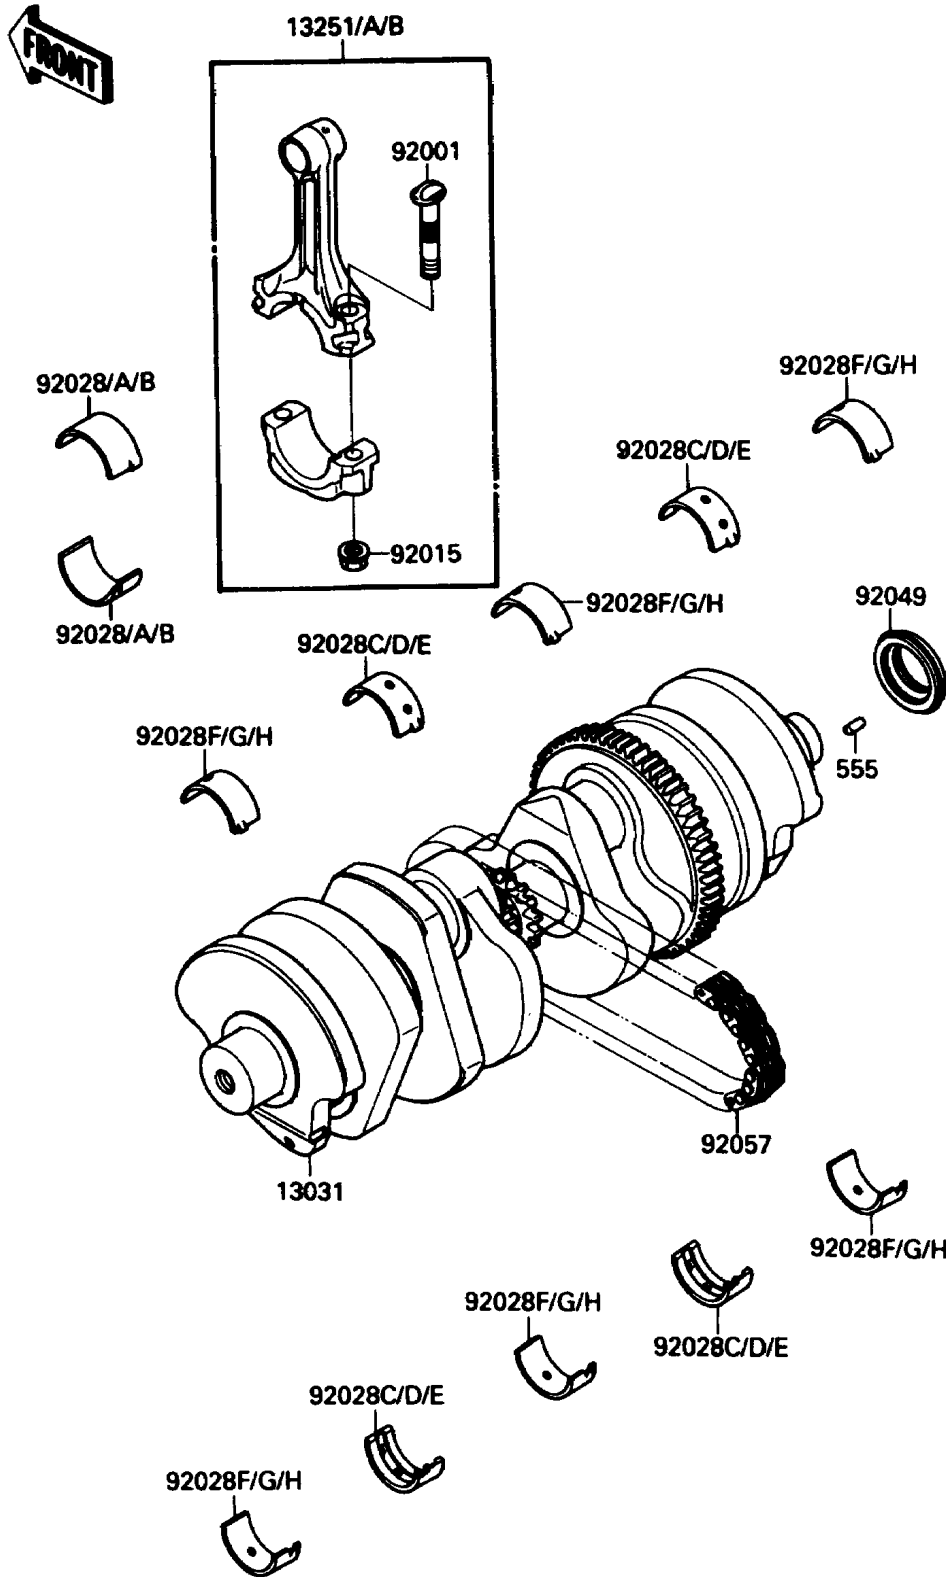

1989 Ninja® 750R PARTS DIAGRAM

Crankshaft

E1321-0092

1989 Ninja® 750R PARTS LIST

Crankshaft

ITEM NAME	PART NUMBER	QUANTITY
PIN-SPRING,4X8 (Ref # 555)	555A0408	1
CRANKSHAFT-COMP (Ref # 13031)	13031-1227	1
ROD-ASSY-CONNECTING,H (Ref # 13251)	13251-1079-HH	4
ROD-ASSY-CONNECTING,I (Ref # 13251A)	13251-1079-II	4
ROD-ASSY-CONNECTING,J (Ref # 13251B)	13251-1079-JJ	4
BOLT,CONNECTING ROD,8MM (Ref # 92001)	92001-1887	8
NUT,FLANGED,8MM (Ref # 92015)	92015-1311	8
BUSHING,CONNECTING ROD BLUE (Ref # 92028)	92028-1407	AR
BUSHING,CONNECTING ROD BLACK (Ref # 92028A)	92028-1408	AR
BUSHING,CONNECTING ROD BROWN (Ref # 92028B)	92028-1409	AR
BUSHING,CRANKSHAFT,#2,BLUE (Ref # 92028C)	92028-1442	AR
BUSHING,CRANKSHAFT,#2,BLACK (Ref # 92028D)	92028-1443	AR
BUSHING,CRANKSHAFT,#2,BROWN (Ref # 92028E)	92028-1444	AR
BUSHING,CRANKSHAFT,1&3&5,BLUE (Ref # 92028F)	92028-1445	AR
BUSHING,CRANKSHAFT,1&3&5,BLACK (Ref # 92028G)	92028-1446	AR
BUSHING,CRANKSHAFT,1&3&5,BROWN (Ref # 92028H)	92028-1447	AR
SEAL-OIL,HSCY25397 (Ref # 92049)	92050-081	1
CHAIN,GENERATOR (Ref # 92057)	92057-1161	1