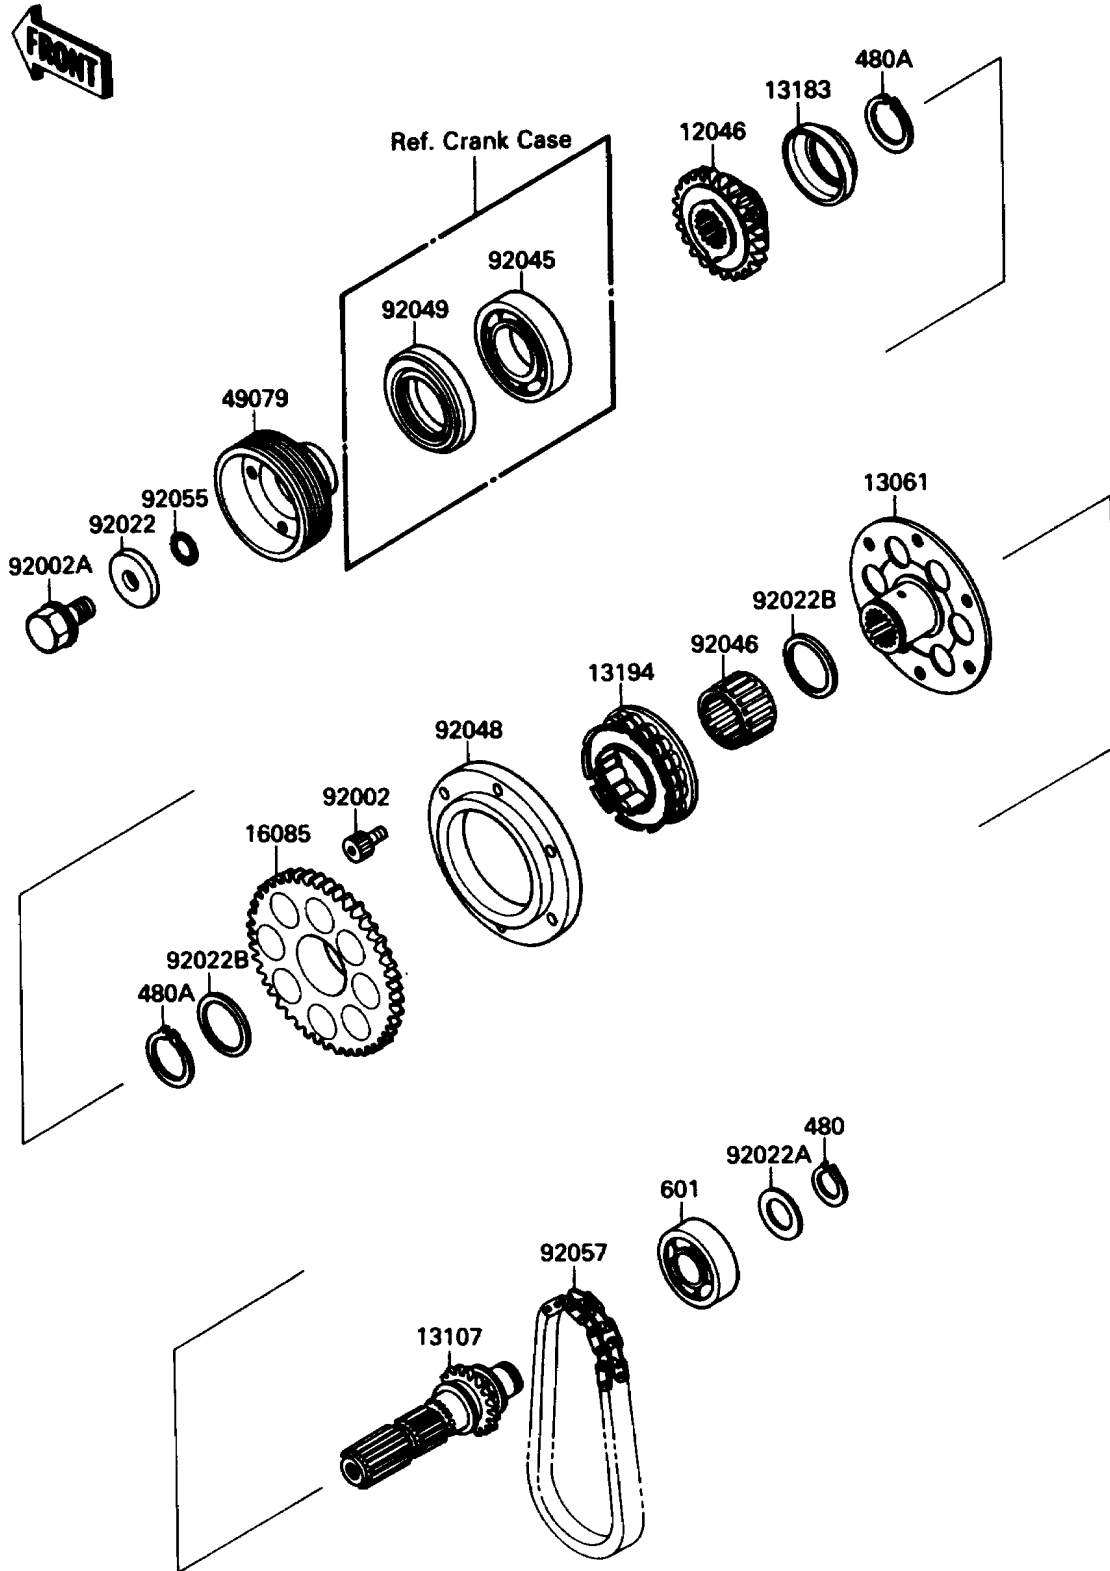

1987 NINJA® 750R PARTS DIAGRAM

Generator Shaft

E1324-0003

1987 NINJA® 750R PARTS LIST

Generator Shaft

ITEM NAME	PART NUMBER	QUANTITY
CIRCLIP-TYPE-C,17MM (Ref # 480)	480J1700	1
CIRCLIP-TYPE-C,25MM (Ref # 480A)	480J2500	2
BEARING-BALL,#6203 (Ref # 601)	601A6203	1
SPROCKET,23T (Ref # 12046)	12046-1090	1
BOSS,ONEWAY CLUTCH (Ref # 13061)	13061-1197	1
SHAFT (Ref # 13107)	13107-1186	1
PLATE (Ref # 13183)	13183-1015	1
CLUTCH-ONEWAY (Ref # 13194)	13194-1068	1
GEAR,ONEWAY CLUTCH (Ref # 16085)	16085-1173	1
PULLEY-BELT (Ref # 49079)	49079-1051	1
BOLT,SOCKET,6X12 (Ref # 92002)	92002-1796	6
BOLT,PULLEY (Ref # 92002A)	92002-1853	1
WASHER,11X28X4.5 (Ref # 92022)	92022-1816	1
WASHER,17X25X1.6 (Ref # 92022A)	92022-1842	1
WASHER,25.3X32X0.5 (Ref # 92022B)	92022-225	2
BEARING-BALL,60/28 (Ref # 92045)	92045-1176	1
BEARING-NEEDLE,K253020S (Ref # 92046)	92046-1022	1
RACE,ONEWAY CLUTCH (Ref # 92048)	92048-1068	1
SEAL-OIL,TC35527.5 (Ref # 92049)	92049-1266	1
RING-O,16.3X3.5 (Ref # 92055)	92055-1353	1
CHAIN,BF04M (Ref # 92057)	92057-1219	1