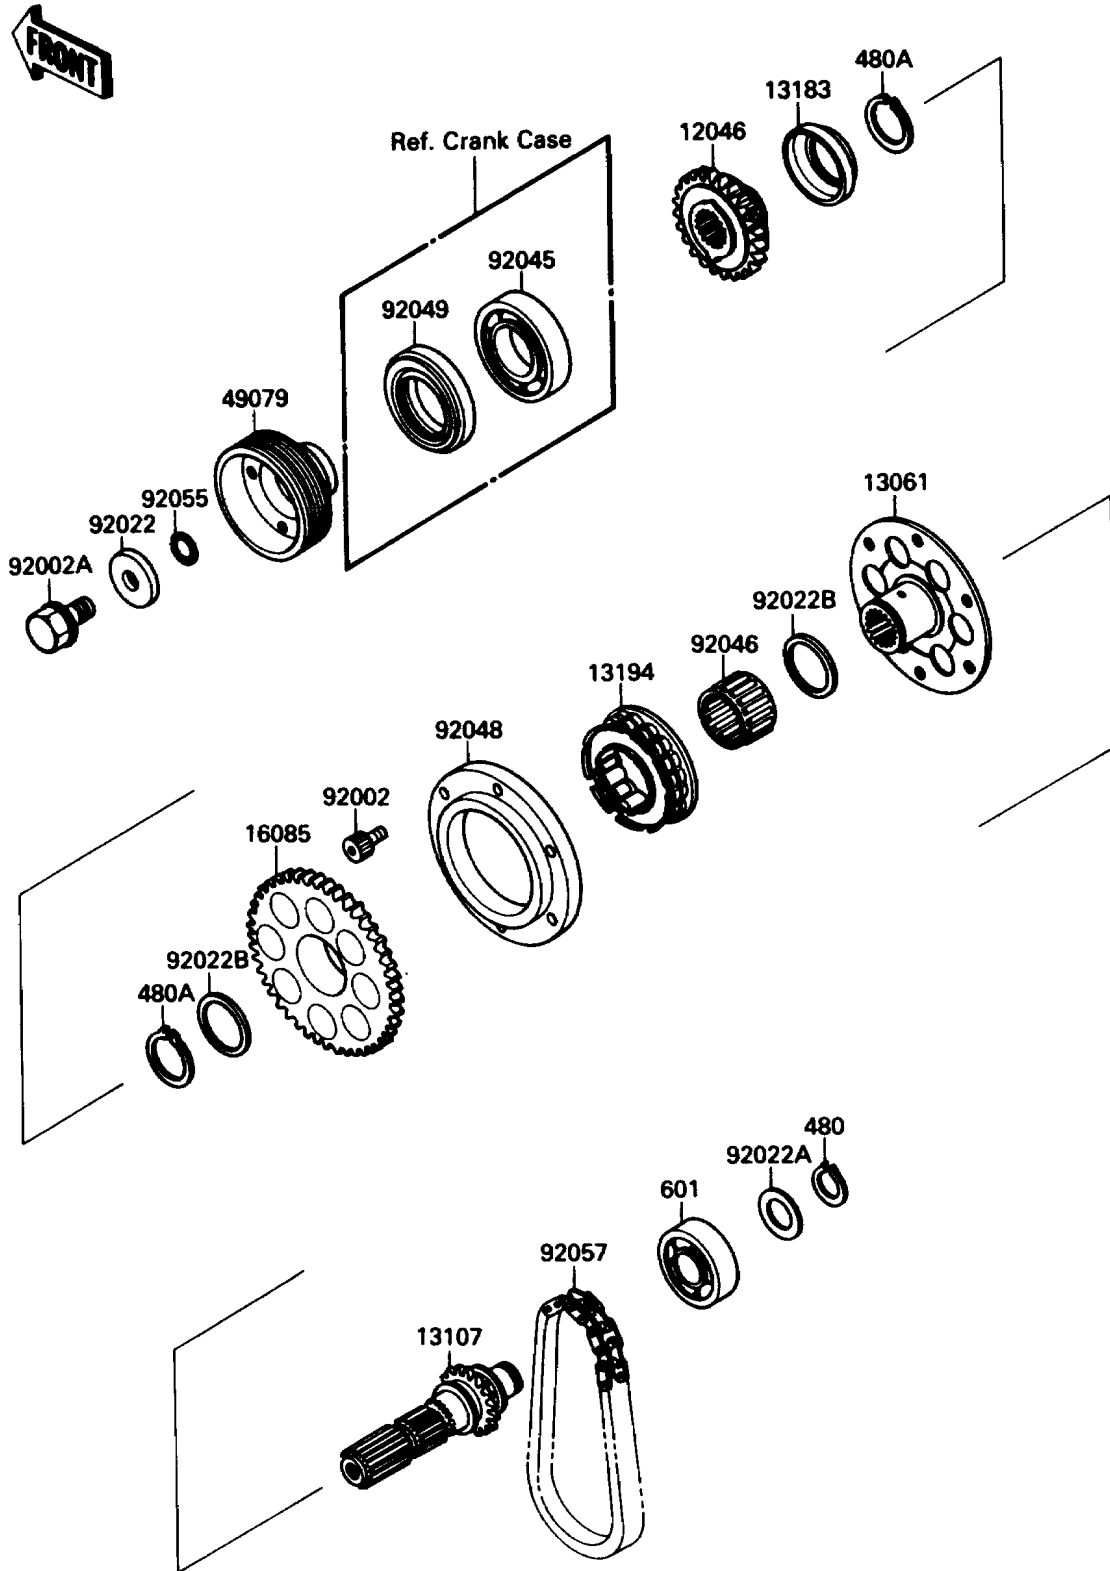

1988 NINJA® 750R PARTS DIAGRAM

Generator Shaft

E1324-0003

1988 NINJA® 750R PARTS LIST

Generator Shaft

ITEM NAME	PART NUMBER	QUANTITY
CIRCLIP-TYPE-C,17MM (Ref # 480)	480J1700	1
CIRCLIP-TYPE-C,25MM (Ref # 480A)	480J2500	2
BEARING-BALL,#6203 (Ref # 601)	601A6203	1
SPROCKET,23T (Ref # 12046)	12046-1090	1
BOSS,ONEWAY CLUTCH (Ref # 13061)	13061-1197	1
SHAFT (Ref # 13107)	13107-1186	1
PLATE (Ref # 13183)	13183-1015	1
CLUTCH-ONEWAY (Ref # 13194)	13194-1068	1
GEAR,ONEWAY CLUTCH (Ref # 16085)	16085-1173	1
PULLEY-BELT (Ref # 49079)	49079-1051	1
BOLT,SOCKET,6X12 (Ref # 92002)	92002-1796	6
BOLT,PULLEY (Ref # 92002A)	92002-1853	1
WASHER,11X28X4.5 (Ref # 92022)	92022-1816	1
WASHER,17X25X1.6 (Ref # 92022A)	92022-1842	1
WASHER,25.3X32X0.5 (Ref # 92022B)	92022-225	2
BEARING-BALL,60/28 (Ref # 92045)	92045-1176	1
BEARING-NEEDLE,K253020S (Ref # 92046)	92046-1022	1
RACE,ONEWAY CLUTCH (Ref # 92048)	92048-1068	1
SEAL-OIL,TC35527.5 (Ref # 92049)	92049-1266	1
RING-O,16.3X3.5 (Ref # 92055)	92055-1353	1
CHAIN,BF04M (Ref # 92057)	92057-1219	1