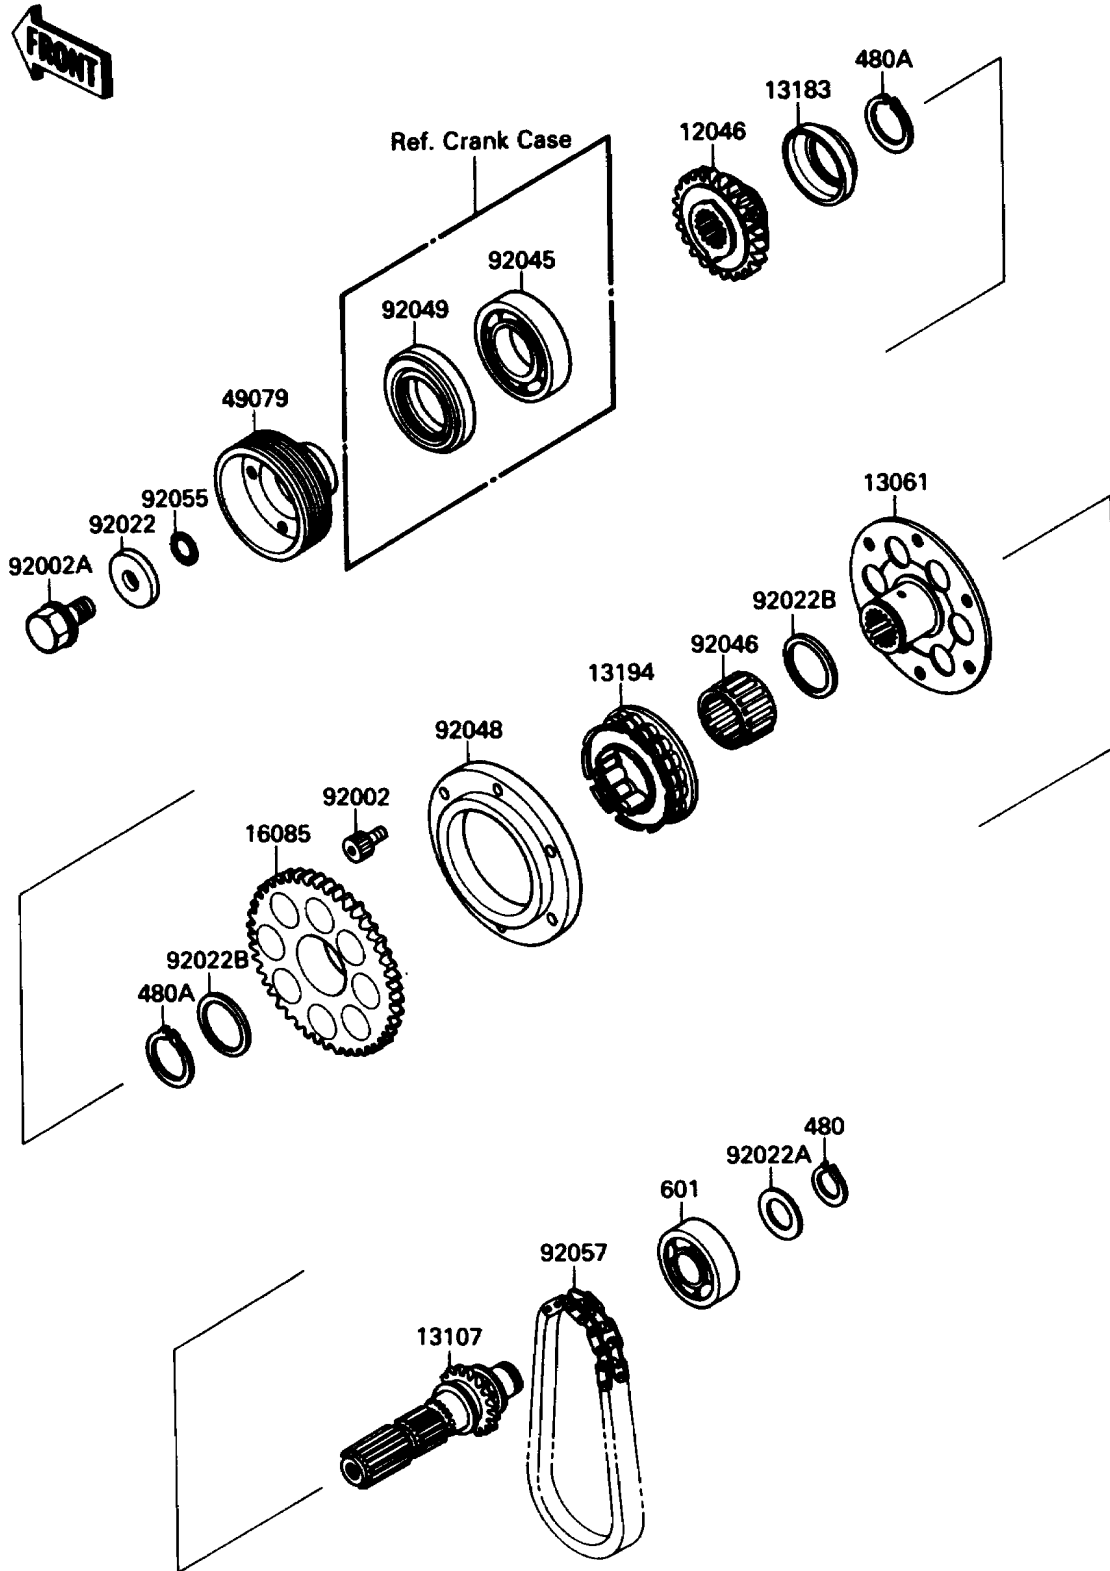

1989 Ninja® 750R PARTS DIAGRAM

Generator Shaft

E1324-0003

1989 Ninja® 750R PARTS LIST

Generator Shaft

ITEM NAME	PART NUMBER	QUANTITY
CIRCLIP-TYPE-C,17MM (Ref # 480)	480J1700	1
CIRCLIP-TYPE-C,25MM (Ref # 480A)	480J2500	2
BEARING-BALL,#6203 (Ref # 601)	601A6203	1
SPROCKET,23T (Ref # 12046)	12046-1090	1
BOSS,ONEWAY CLUTCH (Ref # 13061)	13061-1197	1
SHAFT (Ref # 13107)	13107-1186	1
PLATE (Ref # 13183)	13183-1015	1
CLUTCH-ONEWAY (Ref # 13194)	13194-1068	1
GEAR,ONEWAY CLUTCH (Ref # 16085)	16085-1173	1
PULLEY-BELT (Ref # 49079)	49079-1051	1
BOLT,SOCKET,6X12 (Ref # 92002)	92002-1796	6
BOLT,PULLEY (Ref # 92002A)	92002-1853	1
WASHER,11X28X4.5 (Ref # 92022)	92022-1816	1
WASHER,17X25X1.6 (Ref # 92022A)	92022-1842	1
WASHER,25.3X32X0.5 (Ref # 92022B)	92022-225	2
BEARING-BALL,60/28 (Ref # 92045)	92045-1176	1
BEARING-NEEDLE,K253020S (Ref # 92046)	92046-1022	1
RACE,ONEWAY CLUTCH (Ref # 92048)	92048-1068	1
SEAL-OIL,TC35527.5 (Ref # 92049)	92049-1266	1
RING-O,16.3X3.5 (Ref # 92055)	92055-1353	1
CHAIN,BF04M (Ref # 92057)	92057-1219	1