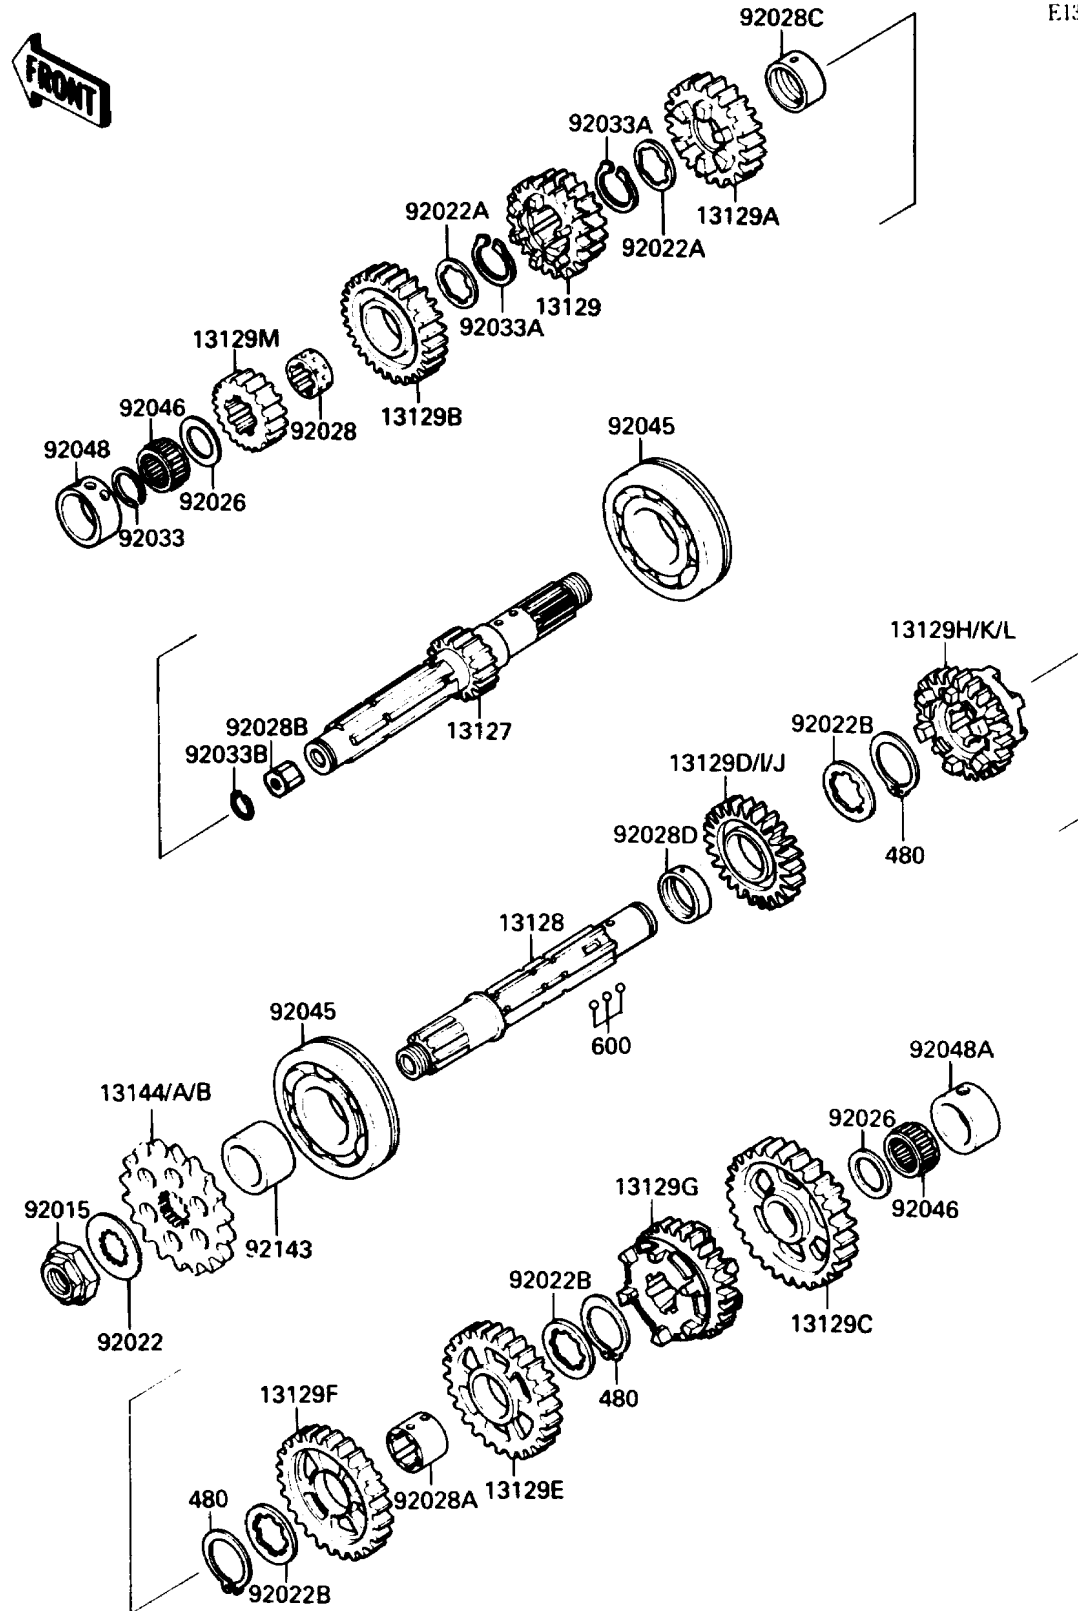

# 1988 NINJA® 750R PARTS DIAGRAM

Transmission

E1361-0180

# 1988 NINJA® 750R PARTS LIST

## Transmission

ITEM NAME	PART NUMBER	QUANTITY
SHAFT-TRANSMISSION INPUT,13T (Ref # 13127)	13127-1140	1
SHAFT-TRANSMISSION OUTPUT (Ref # 13128)	13128-1162	1
GEAR,INPUT 3RD&4TH,21T&21T (Ref # 13129)	13129-1811	1
GEAR,INPUT 5TH,23T (Ref # 13129A)	13129-1812	1
GEAR,INPUT TOP,24T (Ref # 13129B)	13129-1813	1
GEAR,OUTPUT LOW,38T (Ref # 13129C)	13129-1814	1
GEAR,OUTPUT 3RD,35T (Ref # 13129E)	13129-1816	1
GEAR,OUTPUT 4TH,29T (Ref # 13129F)	13129-1817	1
GEAR,OUTPUT 5TH,28T (Ref # 13129G)	13129-1818	1
GEAR,OUTPUT 2ND,34T (Ref # 13129I)	13129-1898	1
GEAR,OUTPUT TOP,26T (Ref # 13129K)	13129-1899	1
GEAR,INPUT 2ND,16T (Ref # 13129M)	13129-1971	1
SPROCKET-OUTPUT,17T(#530) (Ref # 13144)	13144-1009	1
SPROCKET-OUTPUT,15T(#530) (Ref # 13144A)	13144-1117	1
SPROCKET-OUTPUT,16T(#530) (Ref # 13144B)	13144-1128	1
NUT,20MM (Ref # 92015)	92015-1254	1
WASHER,TOOTHED,25.5X42X1 (Ref # 92022)	92022-1076	1
WASHER,TOOTHED,28.3X33.5X1 (Ref # 92022A)	92022-1139	2
WASHER,TOOTHED,30.3X40X1.5 (Ref # 92022B)	92024-043	3
SPACER,22X35.5X2.1 (Ref # 92026)	92026-1224	2
BUSHING,INPUT TOP GEAR (Ref # 92028)	92028-1255	1
BUSHING,OUTPUT 3RD&4TH (Ref # 92028A)	92028-1363	1
BUSHING (Ref # 92028B)	92028-1448	1
BUSHING,INPUT 5TH GEAR (Ref # 92028C)	92028-1449	1
BUSHING,OUTPUT 2ND (Ref # 92028D)	92028-1450	1
RING-SNAP,20X25.5X1.2 (Ref # 92033)	92033-025	1
RING-SNAP,25.9MM (Ref # 92033A)	92033-1037	2
RING-SNAP (Ref # 92033B)	92036-005	1
BEARING-BALL,6305N2SH2 (Ref # 92045)	92045-1224	2

### Transmission

ITEM NAME	PART NUMBER	QUANTITY
BEARING-NEEDLE,FWF-223014 (Ref # 92046)	92046-031	2
RACE,INPUT SHAFT (Ref # 92048)	92048-1066	1
CIRCLIP (Ref # 480)	480J2900	3
BALL-STEEL,5/32" (Ref # 600)	600A0500	3
RACE,0RZ30X38X17PX1 (Ref # 92048A)	92048-1067	1
COLLAR,25X32X18.7 (Ref # 92143)	92143-1018	1