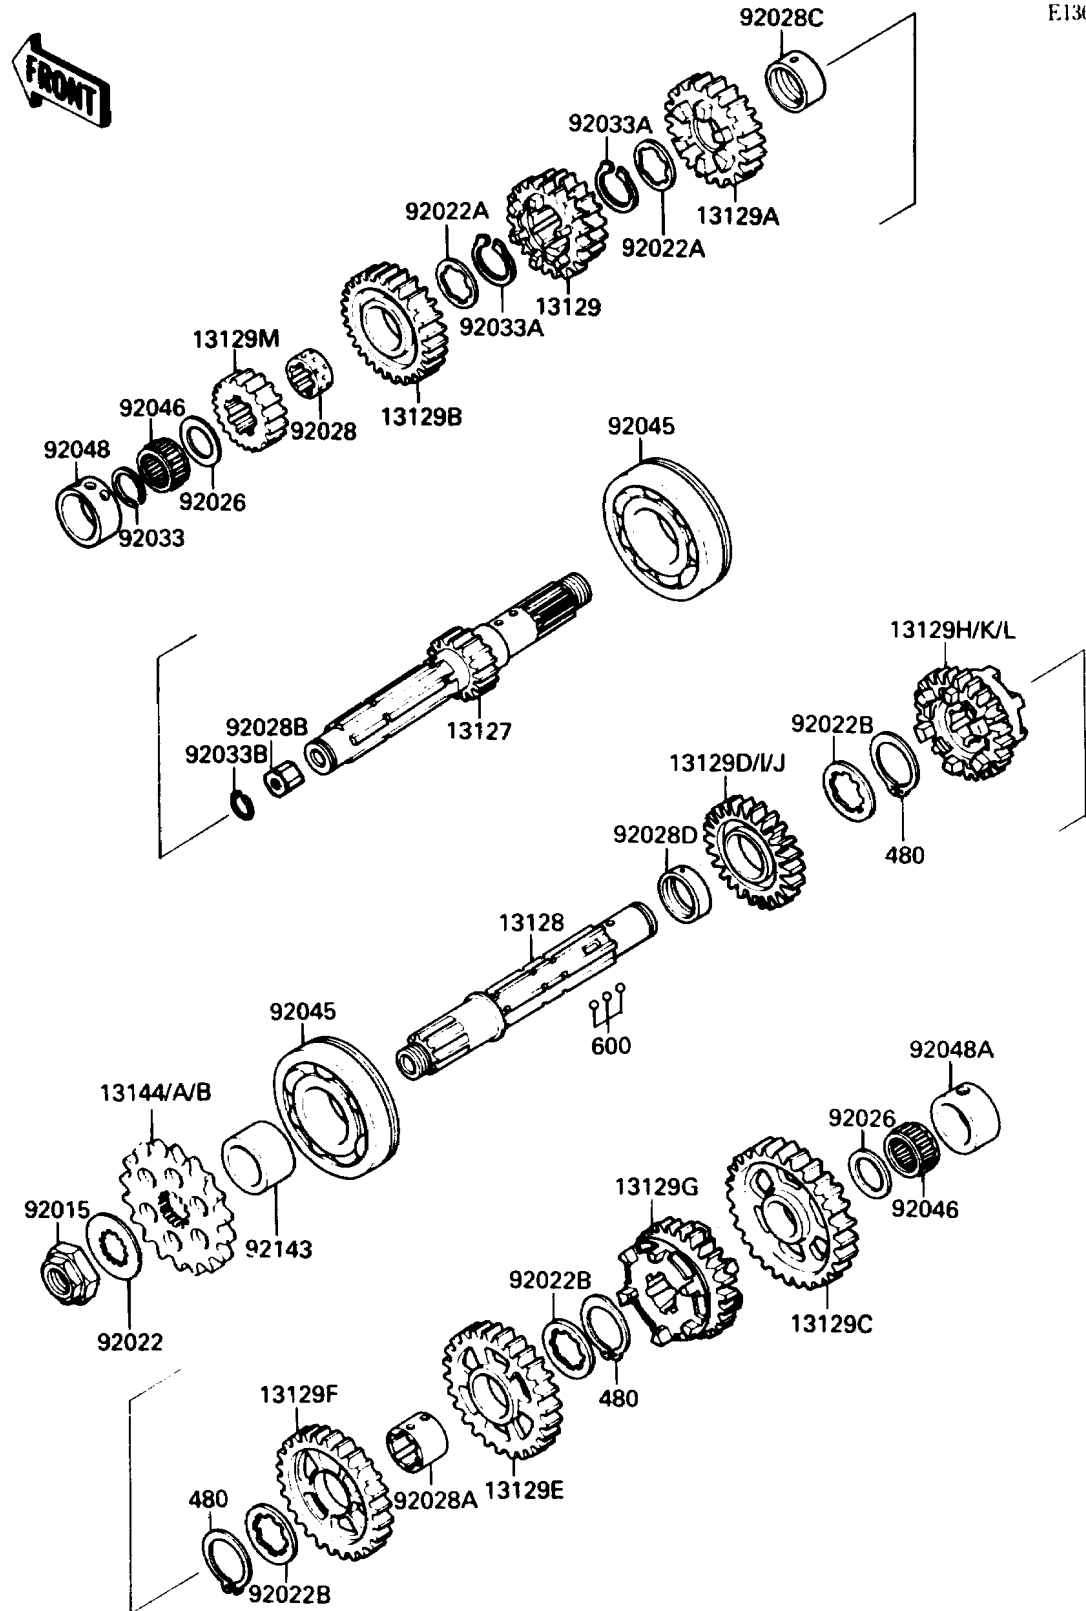

1988 NINJA® 750R PARTS DIAGRAM

Transmission

E1361-0180

1988 NINJA® 750R PARTS LIST

Transmission

ITEM NAME	PART NUMBER	QUANTITY
SHAFT-TRANSMISSION INPUT,13T (Ref # 13127)	13127-1140	1
SHAFT-TRANSMISSION OUTPUT (Ref # 13128)	13128-1162	1
GEAR,INPUT 3RD&4TH,21T&21T (Ref # 13129)	13129-1811	1
GEAR,INPUT 5TH,23T (Ref # 13129A)	13129-1812	1
GEAR,INPUT TOP,24T (Ref # 13129B)	13129-1813	1
GEAR,OUTPUT LOW,38T (Ref # 13129C)	13129-1814	1
GEAR,OUTPUT 3RD,35T (Ref # 13129E)	13129-1816	1
GEAR,OUTPUT 4TH,29T (Ref # 13129F)	13129-1817	1
GEAR,OUTPUT 5TH,28T (Ref # 13129G)	13129-1818	1
GEAR,OUTPUT 2ND,34T (Ref # 13129I)	13129-1898	1
GEAR,OUTPUT TOP,26T (Ref # 13129K)	13129-1899	1
GEAR,INPUT 2ND,16T (Ref # 13129M)	13129-1971	1
SPROCKET-OUTPUT,17T(#530) (Ref # 13144)	13144-1009	1
SPROCKET-OUTPUT,15T(#530) (Ref # 13144A)	13144-1117	1
SPROCKET-OUTPUT,16T(#530) (Ref # 13144B)	13144-1128	1
NUT,20MM (Ref # 92015)	92015-1254	1
WASHER,TOOTHED,25.5X42X1 (Ref # 92022)	92022-1076	1
WASHER,TOOTHED,28.3X33.5X1 (Ref # 92022A)	92022-1139	2
WASHER,TOOTHED,30.3X40X1.5 (Ref # 92022B)	92024-043	3
SPACER,22X35.5X2.1 (Ref # 92026)	92026-1224	2
BUSHING,INPUT TOP GEAR (Ref # 92028)	92028-1255	1
BUSHING,OUTPUT 3RD&4TH (Ref # 92028A)	92028-1363	1
BUSHING (Ref # 92028B)	92028-1448	1
BUSHING,INPUT 5TH GEAR (Ref # 92028C)	92028-1449	1
BUSHING,OUTPUT 2ND (Ref # 92028D)	92028-1450	1
RING-SNAP,20X25.5X1.2 (Ref # 92033)	92033-025	1
RING-SNAP,25.9MM (Ref # 92033A)	92033-1037	2
RING-SNAP (Ref # 92033B)	92036-005	1
BEARING-BALL,6305N2SH2 (Ref # 92045)	92045-1224	2

1988 NINJA® 750R PARTS LIST

Transmission

ITEM NAME	PART NUMBER	QUANTITY
BEARING-NEEDLE,FWF-223014 (Ref # 92046)	92046-031	2
RACE,INPUT SHAFT (Ref # 92048)	92048-1066	1
CIRCLIP (Ref # 480)	480J2900	3
BALL-STEEL,5/32" (Ref # 600)	600A0500	3
RACE,0RZ30X38X17PX1 (Ref # 92048A)	92048-1067	1
COLLAR,25X32X18.7 (Ref # 92143)	92143-1018	1