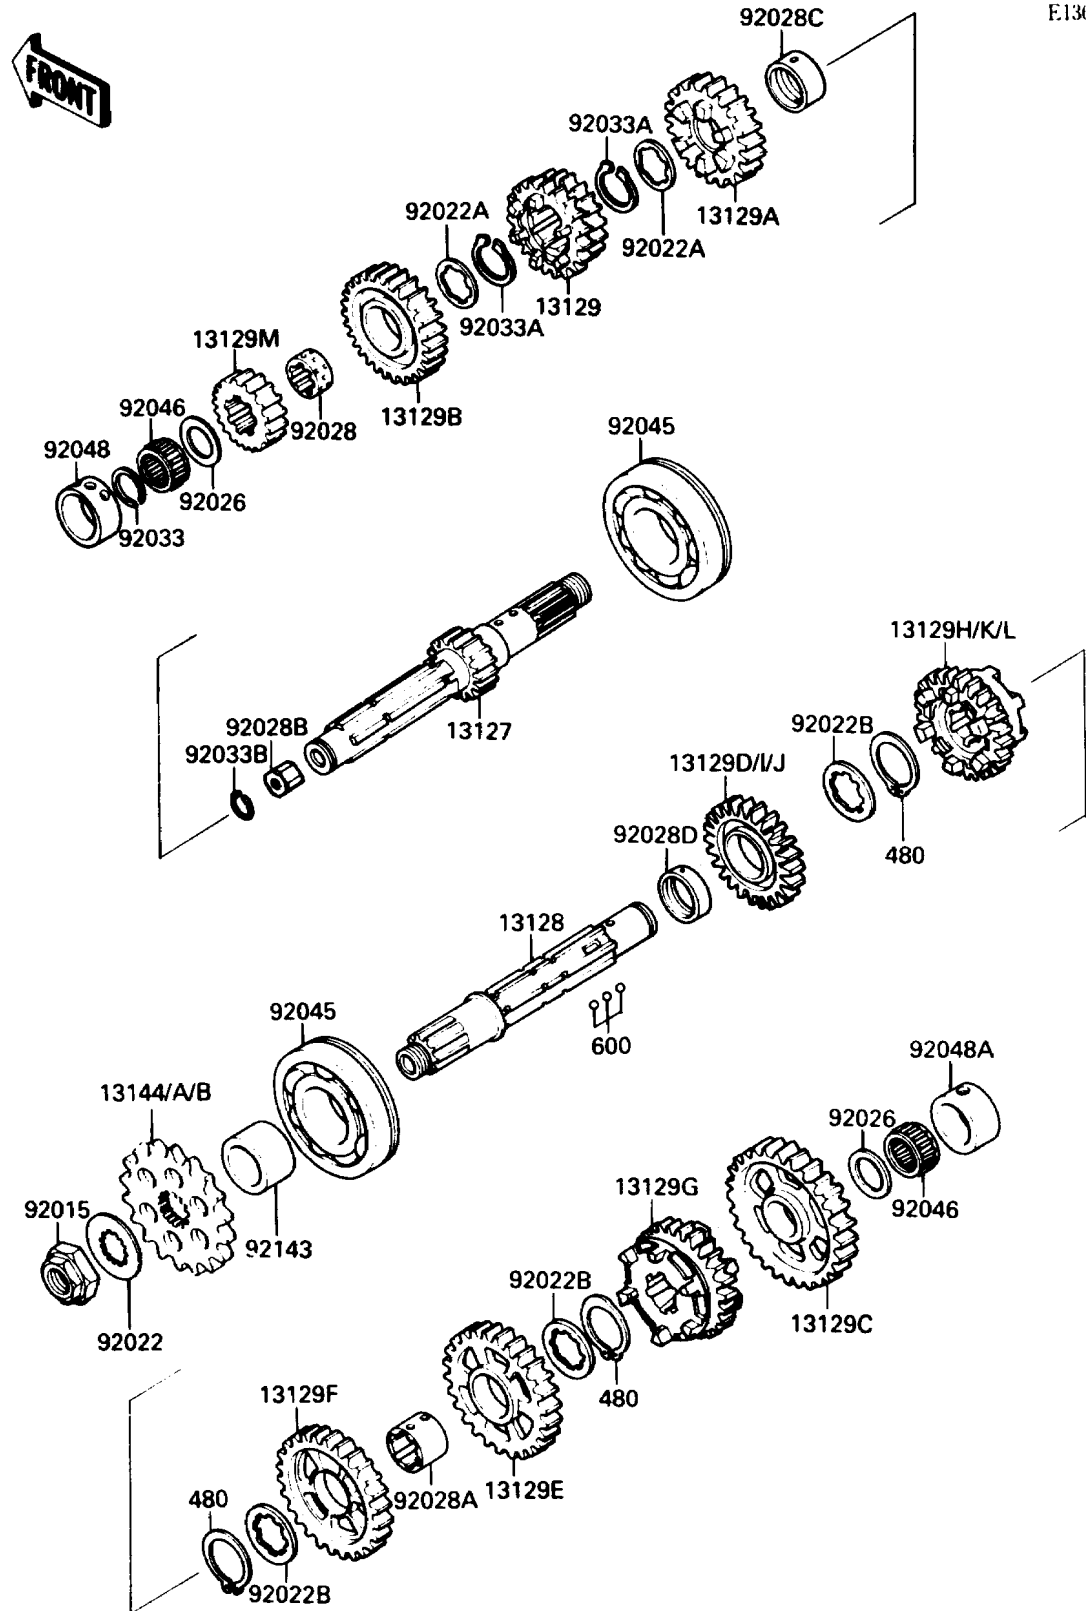

1989 Ninja® 750R PARTS DIAGRAM

Transmission

E1361-0180

1989 Ninja® 750R PARTS LIST

Transmission

ITEM NAME	PART NUMBER	QUANTITY
SHAFT-TRANSMISSION INPUT,13T (Ref # 13127)	13127-1140	1
SHAFT-TRANSMISSION OUTPUT (Ref # 13128)	13128-1162	1
GEAR,INPUT 3RD&4TH,21T&21T (Ref # 13129)	13129-1811	1
GEAR,INPUT 5TH,23T (Ref # 13129A)	13129-1812	1
GEAR,INPUT TOP,24T (Ref # 13129B)	13129-1813	1
GEAR,OUTPUT LOW,38T (Ref # 13129C)	13129-1814	1
GEAR,OUTPUT 3RD,35T (Ref # 13129E)	13129-1816	1
GEAR,OUTPUT 4TH,29T (Ref # 13129F)	13129-1817	1
GEAR,OUTPUT 5TH,28T (Ref # 13129G)	13129-1818	1
GEAR,OUTPUT 2ND,34T (Ref # 13129I)	13129-1898	1
GEAR,OUTPUT TOP,26T (Ref # 13129K)	13129-1899	1
GEAR,INPUT 2ND,16T (Ref # 13129M)	13129-1971	1
SPROCKET-OUTPUT,17T(#530) (Ref # 13144)	13144-1009	1
SPROCKET-OUTPUT,15T(#530) (Ref # 13144A)	13144-1117	1
SPROCKET-OUTPUT,16T(#530) (Ref # 13144B)	13144-1128	1
NUT,20MM (Ref # 92015)	92015-1254	1
WASHER,TOOTHED,25.5X42X1 (Ref # 92022)	92022-1076	1
WASHER,TOOTHED,28.3X33.5X1 (Ref # 92022A)	92022-1139	2
WASHER,TOOTHED,30.3X40X1.5 (Ref # 92022B)	92024-043	3
SPACER,22X35.5X2.1 (Ref # 92026)	92026-1224	2
BUSHING,INPUT TOP GEAR (Ref # 92028)	92028-1255	1
BUSHING,OUTPUT 3RD&4TH (Ref # 92028A)	92028-1363	1
BUSHING (Ref # 92028B)	92028-1448	1
BUSHING,INPUT 5TH GEAR (Ref # 92028C)	92028-1449	1
BUSHING,OUTPUT 2ND (Ref # 92028D)	92028-1450	1
RING-SNAP,20X25.5X1.2 (Ref # 92033)	92033-025	1
RING-SNAP,25.9MM (Ref # 92033A)	92033-1037	2
RING-SNAP (Ref # 92033B)	92036-005	1
BEARING-BALL,6305N2SH2 (Ref # 92045)	92045-1224	2

1989 Ninja® 750R PARTS LIST

Transmission

ITEM NAME	PART NUMBER	QUANTITY
BEARING-NEEDLE,FWF-223014 (Ref # 92046)	92046-031	2
RACE,INPUT SHAFT (Ref # 92048)	92048-1066	1
CIRCLIP (Ref # 480)	480J2900	3
BALL-STEEL,5/32" (Ref # 600)	600A0500	3
RACE,0RZ30X38X17PX1 (Ref # 92048A)	92048-1067	1
COLLAR,25X32X18.7 (Ref # 92143)	92143-1018	1