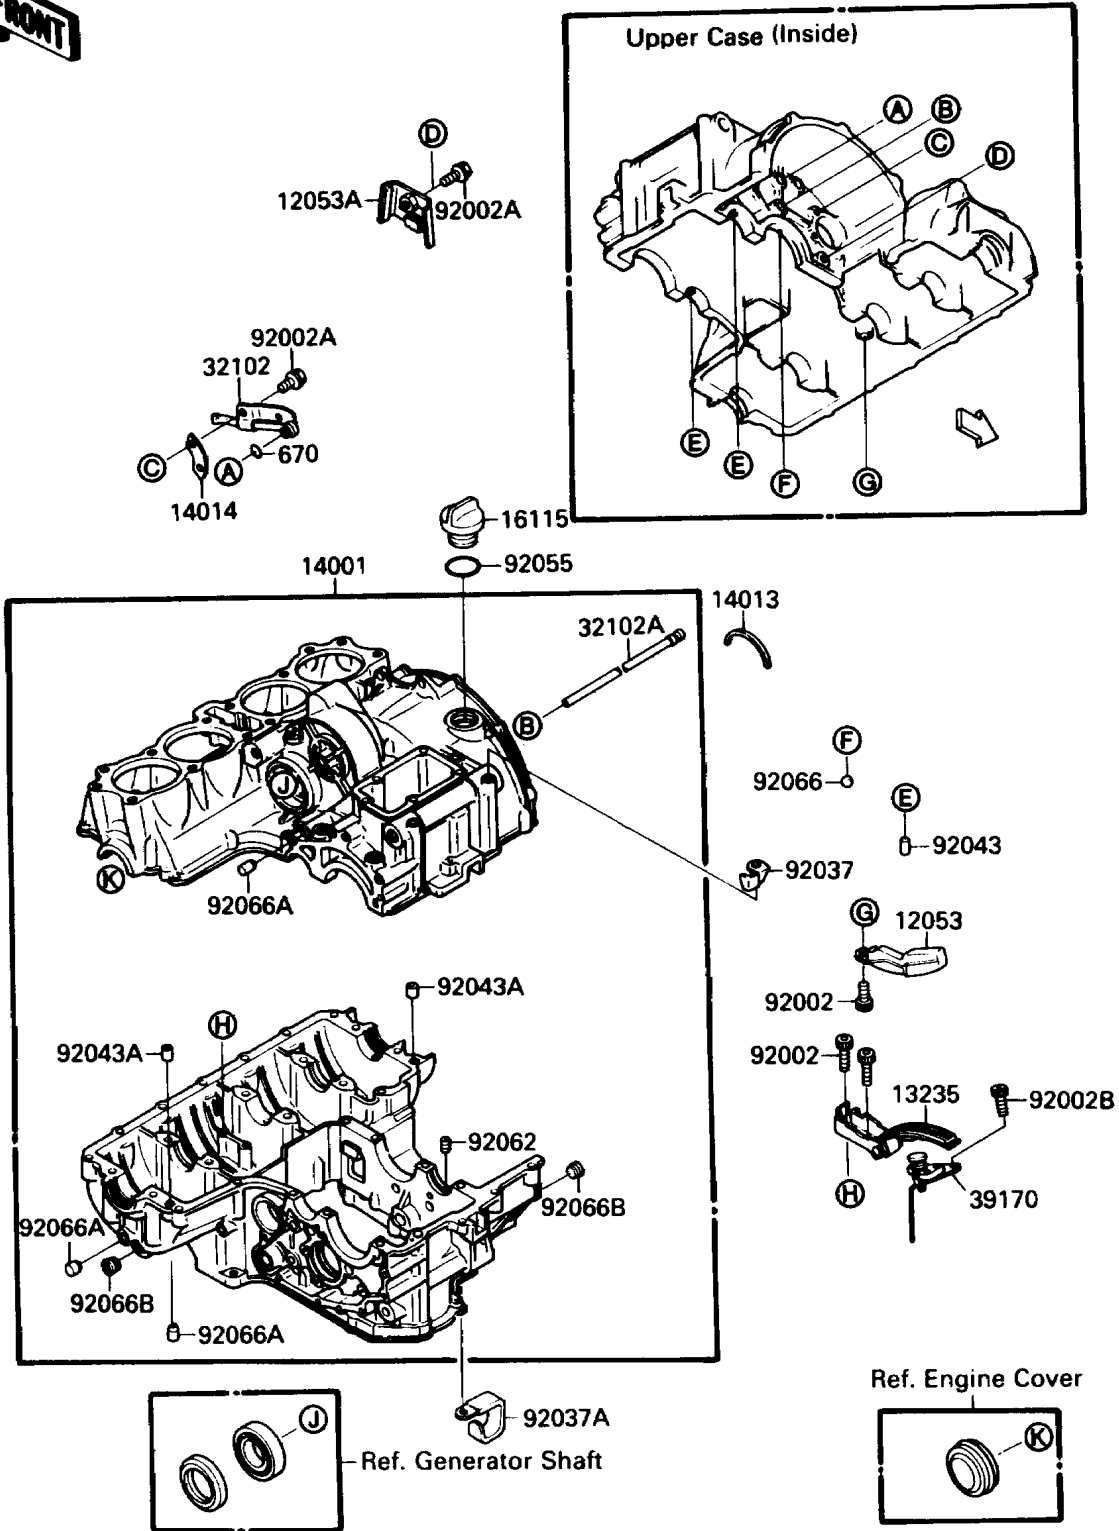

1987 NINJA® 750R PARTS DIAGRAM

Crankcase

E1411-0161

1987 NINJA® 750R PARTS LIST

Crankcase

ITEM NAME	PART NUMBER	QUANTITY
O RING (Ref # 670)	670D1505	1
GUIDE-CHAIN (Ref # 12053)	12053-1197	1
GUIDE-CHAIN (Ref # 12053A)	12053-1199	1
GUIDE-COMP,TENSIONER (Ref # 13235)	13235-1059	1
SET-CRANKCASE (Ref # 14001)	14001-5247	1
RING-POSITION,T=1.98 (Ref # 14013)	14013-1004	2
PLATE-POSITION (Ref # 14014)	14014-1056	1
CAP-OIL FILLER (Ref # 16115)	16115-1009	1
PIPE,OIL (Ref # 32102)	32102-1237	1
PIPE,MISSION OIL (Ref # 32102A)	32102-1238	1
TENSIONER-COMP (Ref # 39170)	39170-1056	1
BOLT,SOCKET,6X14 (Ref # 92002)	92002-1192	3
BOLT,6X14 (Ref # 92002A)	92002-1656	4
BOLT,SOCKET,6X12 (Ref # 92002B)	92002-1796	2
CLAMP (Ref # 92037)	92037-1844	1
CLAMP,WIRING HARNESS (Ref # 92037A)	92037-1877	1
PIN,DOWEL,6X16 (Ref # 92043)	92042-016	2
PIN,DOWEL,10X14 (Ref # 92043A)	92043-1037	2
RING-O,31.5X2.6 (Ref # 92055)	92055-049	1
NOZZLE,SILVER (Ref # 92062)	92062-015	1
PLUG,RUBBER BALL,6.7 (Ref # 92066)	92066-057	1
PLUG,OIL LINE,7.2X8 (Ref # 92066A)	92066-1012	5
PLUG (Ref # 92066B)	92066-1262	3