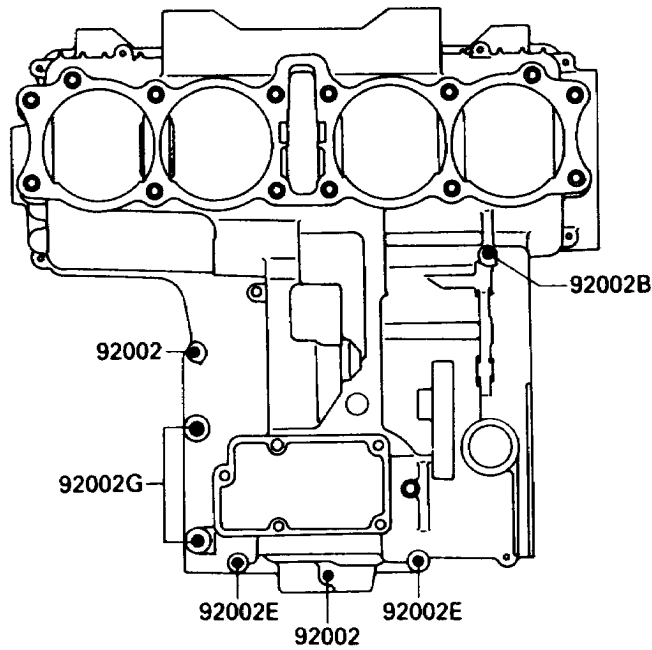

1987 NINJA® 750R PARTS DIAGRAM

Crankcase Bolt Pattern

E1412-0035

Upper Case

Lower Case

1987 NINJA® 750R PARTS LIST

Crankcase Bolt Pattern

ITEM NAME	PART NUMBER	QUANTITY
BOLT,6X38 (Ref # 92002)	92001-1899	10
BOLT,6X55 (Ref # 92002A)	92002-1054	1
BOLT,6X90 (Ref # 92002B)	92002-1055	4
BOLT,8X90 (Ref # 92002C)	92002-1057	3
BOLT,6X30 (Ref # 92002D)	92002-1138	1
BOLT,6X110 (Ref # 92002E)	92002-1791	3
BOLT,6X130 (Ref # 92002F)	92002-1792	1
BOLT,8X70 (Ref # 92002G)	92002-1793	2
BOLT,8X83 (Ref # 92002H)	92002-1794	7