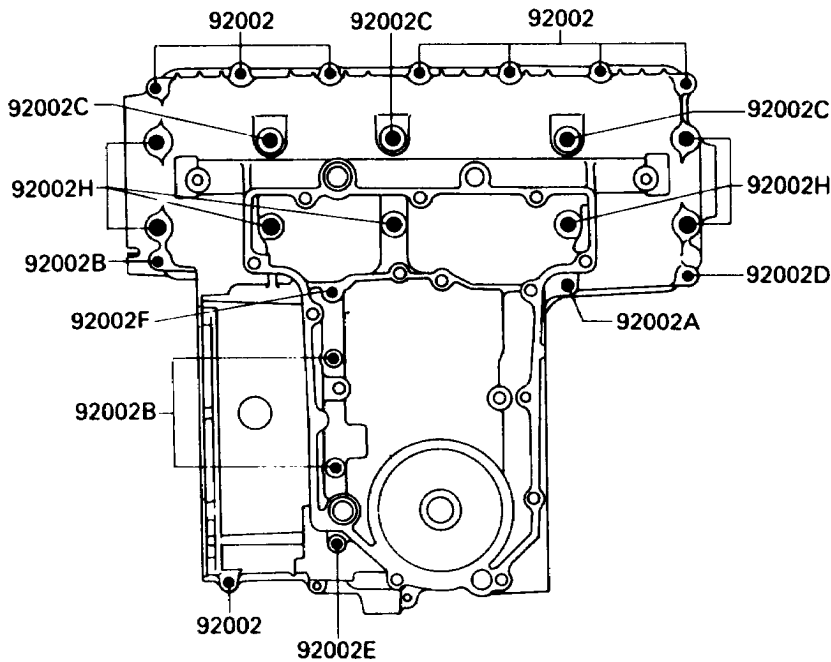

1987 NINJA® 750R PARTS DIAGRAM

Crankcase Bolt Pattern

E1412-0035

Upper Case

Lower Case

1987 NINJA® 750R PARTS LIST

Crankcase Bolt Pattern

ITEM NAME	PART NUMBER	QUANTITY
BOLT,6X38 (Ref # 92002)	92001-1899	10
BOLT,6X55 (Ref # 92002A)	92002-1054	1
BOLT,6X90 (Ref # 92002B)	92002-1055	4
BOLT,8X90 (Ref # 92002C)	92002-1057	3
BOLT,6X30 (Ref # 92002D)	92002-1138	1
BOLT,6X110 (Ref # 92002E)	92002-1791	3
BOLT,6X130 (Ref # 92002F)	92002-1792	1
BOLT,8X70 (Ref # 92002G)	92002-1793	2
BOLT,8X83 (Ref # 92002H)	92002-1794	7