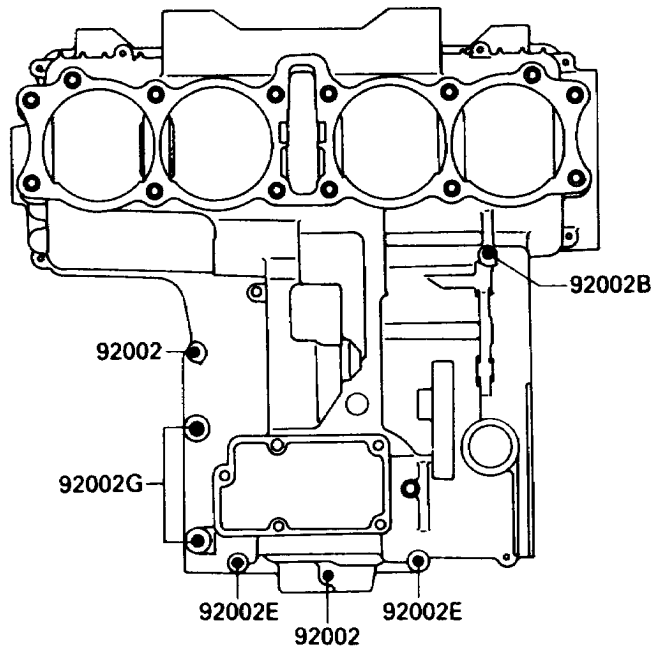

1988 NINJA® 750R PARTS DIAGRAM

Crankcase Bolt Pattern

E1412-0035

Upper Case

Lower Case

1988 NINJA® 750R PARTS LIST

Crankcase Bolt Pattern

ITEM NAME	PART NUMBER	QUANTITY
BOLT,6X38 (Ref # 92002)	92001-1899	10
BOLT,6X55 (Ref # 92002A)	92002-1054	1
BOLT,6X90 (Ref # 92002B)	92002-1055	4
BOLT,8X90 (Ref # 92002C)	92002-1057	3
BOLT,6X30 (Ref # 92002D)	92002-1138	1
BOLT,6X110 (Ref # 92002E)	92002-1791	3
BOLT,6X130 (Ref # 92002F)	92002-1792	1
BOLT,8X70 (Ref # 92002G)	92002-1793	2
BOLT,8X83 (Ref # 92002H)	92002-1794	7