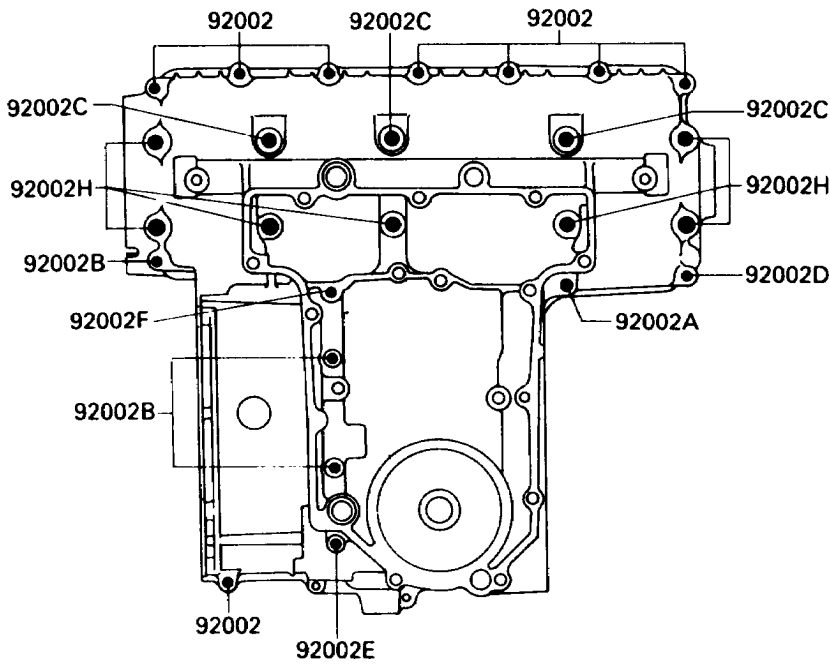

1988 NINJA® 750R PARTS DIAGRAM

Crankcase Bolt Pattern

E1412-0035

Upper Case

Lower Case

1988 NINJA® 750R PARTS LIST

Crankcase Bolt Pattern

ITEM NAME	PART NUMBER	QUANTITY
BOLT,6X38 (Ref # 92002)	92001-1899	10
BOLT,6X55 (Ref # 92002A)	92002-1054	1
BOLT,6X90 (Ref # 92002B)	92002-1055	4
BOLT,8X90 (Ref # 92002C)	92002-1057	3
BOLT,6X30 (Ref # 92002D)	92002-1138	1
BOLT,6X110 (Ref # 92002E)	92002-1791	3
BOLT,6X130 (Ref # 92002F)	92002-1792	1
BOLT,8X70 (Ref # 92002G)	92002-1793	2
BOLT,8X83 (Ref # 92002H)	92002-1794	7