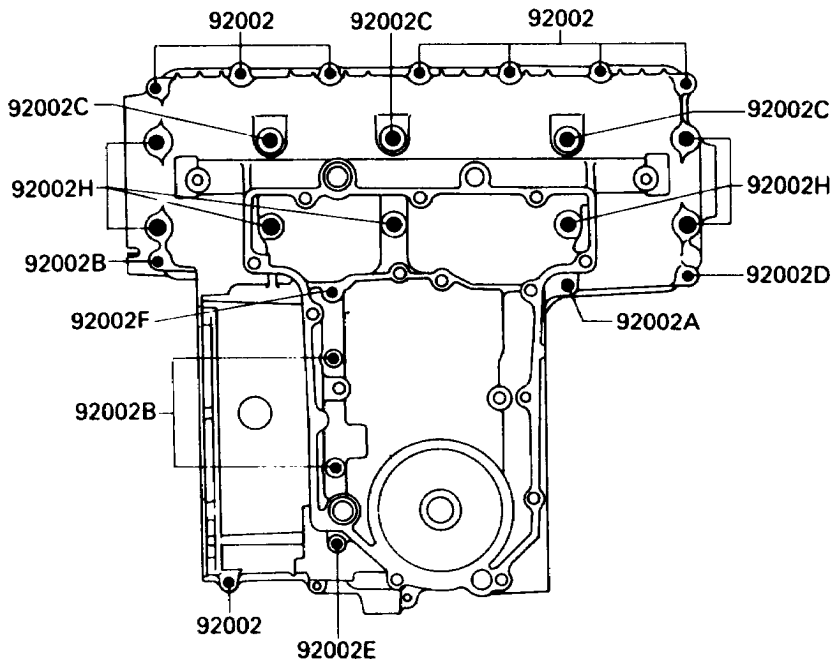

1988 NINJA® 750R PARTS DIAGRAM

Crankcase Bolt Pattern

E1412-0035

Upper Case

Lower Case

1988 NINJA® 750R PARTS LIST

Crankcase Bolt Pattern

ITEM NAME	PART NUMBER	QUANTITY
BOLT,6X38 (Ref # 92002)	92001-1899	10
BOLT,6X55 (Ref # 92002A)	92002-1054	1
BOLT,6X90 (Ref # 92002B)	92002-1055	4
BOLT,8X90 (Ref # 92002C)	92002-1057	3
BOLT,6X30 (Ref # 92002D)	92002-1138	1
BOLT,6X110 (Ref # 92002E)	92002-1791	3
BOLT,6X130 (Ref # 92002F)	92002-1792	1
BOLT,8X70 (Ref # 92002G)	92002-1793	2
BOLT,8X83 (Ref # 92002H)	92002-1794	7