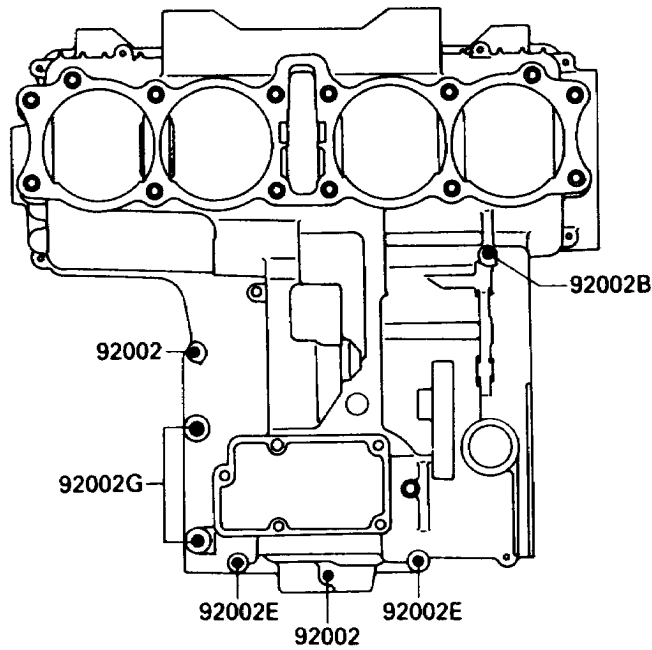

1988 NINJA® 750R PARTS DIAGRAM

Crankcase Bolt Pattern

E1412-0035

Upper Case

Lower Case

1988 NINJA® 750R PARTS LIST

Crankcase Bolt Pattern

ITEM NAME	PART NUMBER	QUANTITY
BOLT,6X38 (Ref # 92002)	92001-1899	10
BOLT,6X55 (Ref # 92002A)	92002-1054	1
BOLT,6X90 (Ref # 92002B)	92002-1055	4
BOLT,8X90 (Ref # 92002C)	92002-1057	3
BOLT,6X30 (Ref # 92002D)	92002-1138	1
BOLT,6X110 (Ref # 92002E)	92002-1791	3
BOLT,6X130 (Ref # 92002F)	92002-1792	1
BOLT,8X70 (Ref # 92002G)	92002-1793	2
BOLT,8X83 (Ref # 92002H)	92002-1794	7