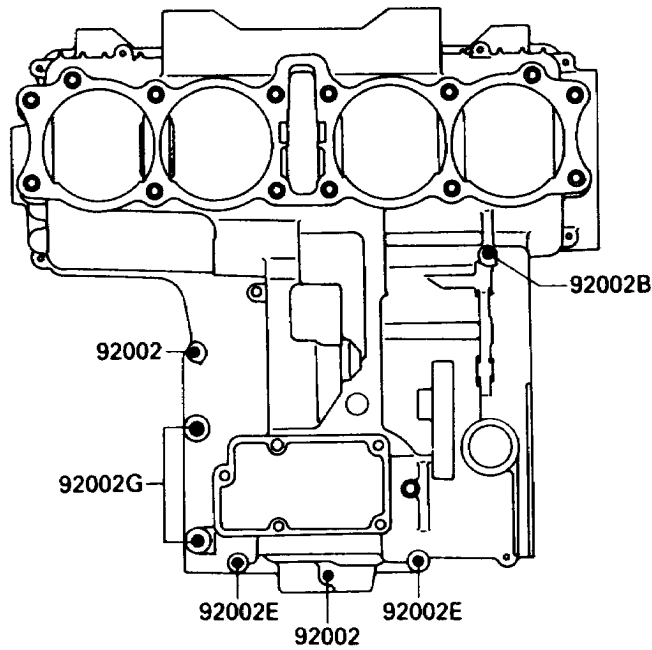

1989 Ninja® 750R PARTS DIAGRAM

Crankcase Bolt Pattern

E1412-0035

Upper Case

Lower Case

1989 Ninja® 750R PARTS LIST

Crankcase Bolt Pattern

ITEM NAME	PART NUMBER	QUANTITY
BOLT,6X38 (Ref # 92002)	92001-1899	10
BOLT,6X55 (Ref # 92002A)	92002-1054	1
BOLT,6X90 (Ref # 92002B)	92002-1055	4
BOLT,8X90 (Ref # 92002C)	92002-1057	3
BOLT,6X30 (Ref # 92002D)	92002-1138	1
BOLT,6X110 (Ref # 92002E)	92002-1791	3
BOLT,6X130 (Ref # 92002F)	92002-1792	1
BOLT,8X70 (Ref # 92002G)	92002-1793	2
BOLT,8X83 (Ref # 92002H)	92002-1794	7