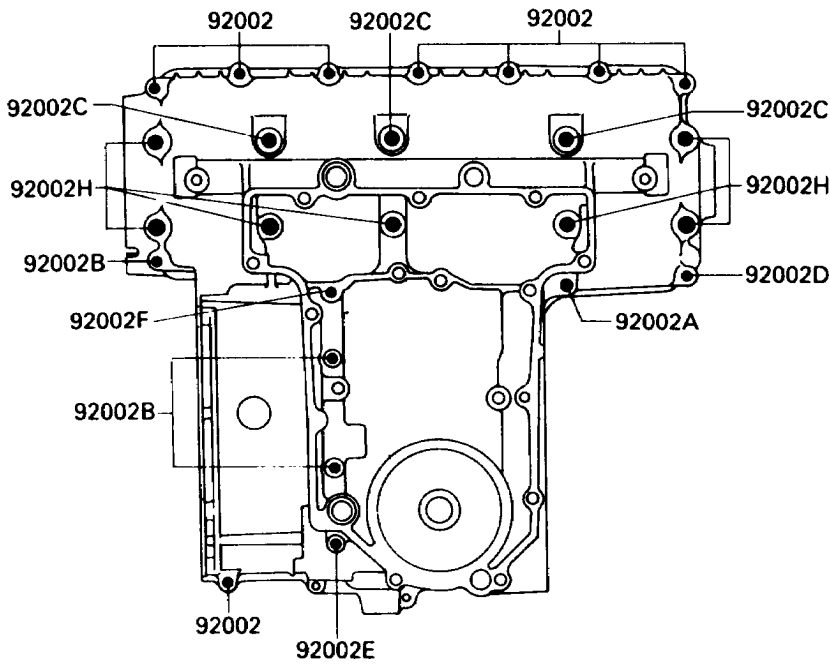

1989 Ninja® 750R PARTS DIAGRAM

Crankcase Bolt Pattern

E1412-0035

Upper Case

Lower Case

1989 Ninja® 750R PARTS LIST

Crankcase Bolt Pattern

ITEM NAME	PART NUMBER	QUANTITY
BOLT,6X38 (Ref # 92002)	92001-1899	10
BOLT,6X55 (Ref # 92002A)	92002-1054	1
BOLT,6X90 (Ref # 92002B)	92002-1055	4
BOLT,8X90 (Ref # 92002C)	92002-1057	3
BOLT,6X30 (Ref # 92002D)	92002-1138	1
BOLT,6X110 (Ref # 92002E)	92002-1791	3
BOLT,6X130 (Ref # 92002F)	92002-1792	1
BOLT,8X70 (Ref # 92002G)	92002-1793	2
BOLT,8X83 (Ref # 92002H)	92002-1794	7