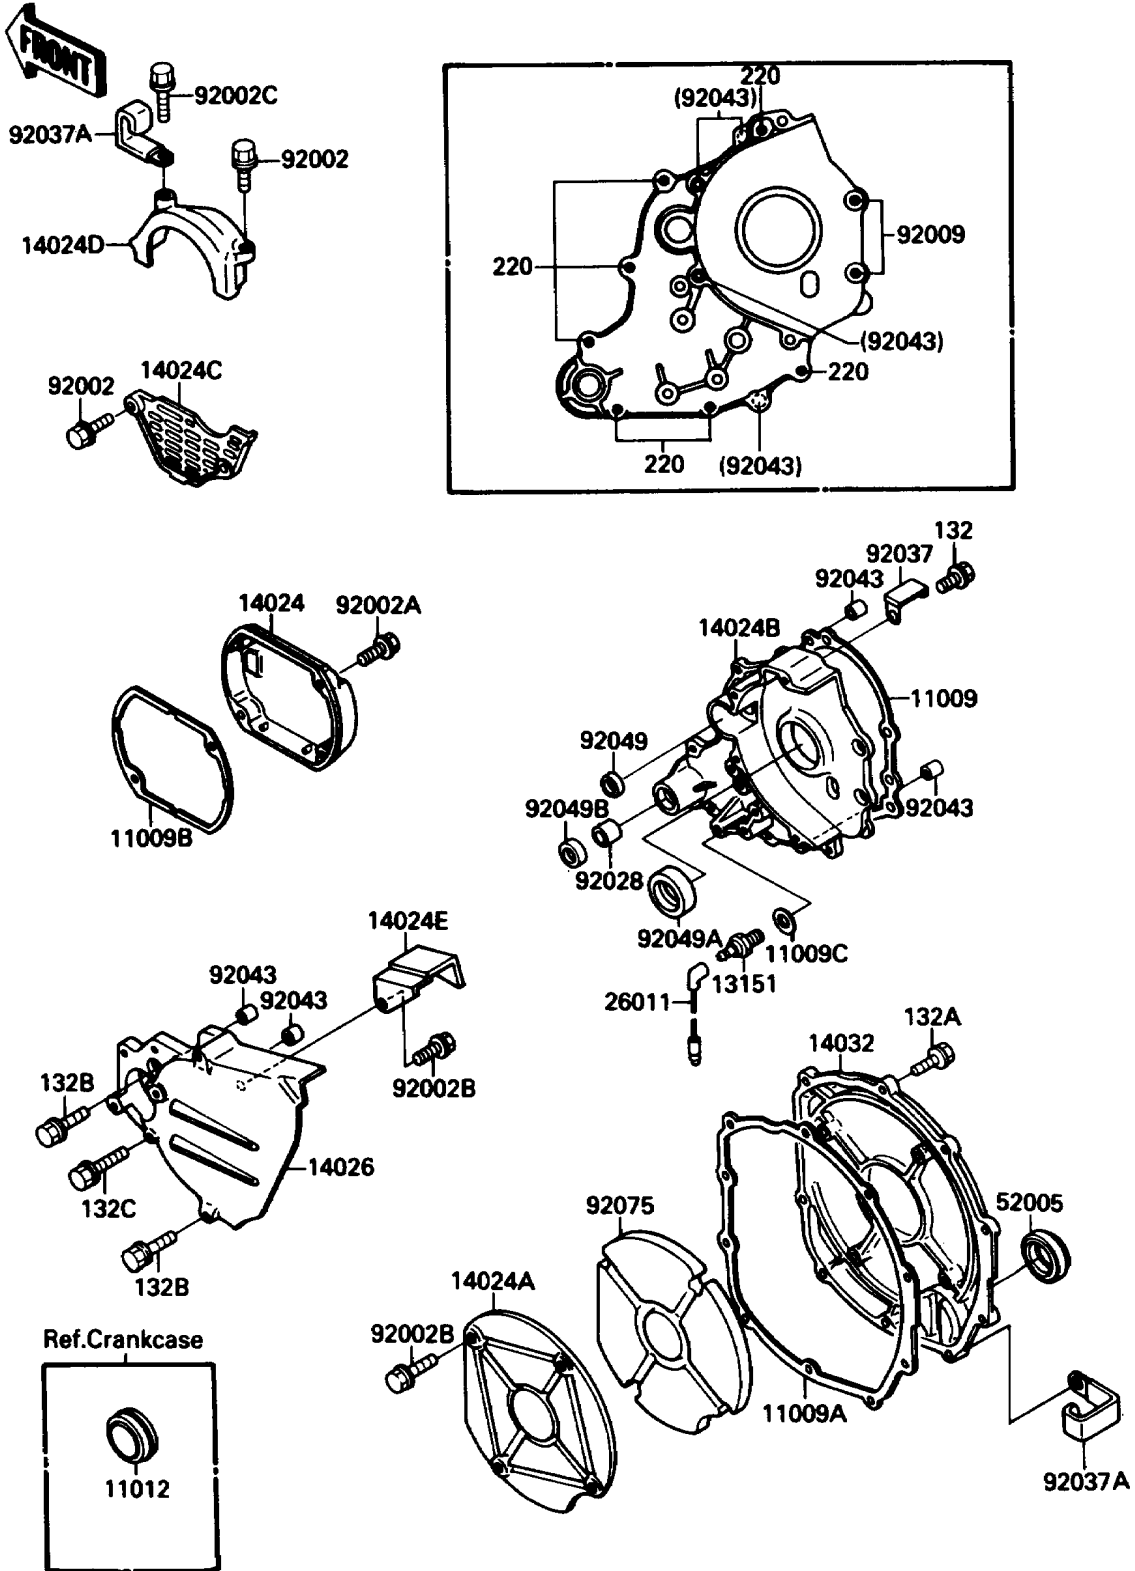

1987 NINJA® 750R PARTS DIAGRAM

Engine Cover(s)

E1431-0201

1987 NINJA® 750R PARTS LIST

Engine Cover(s)

ITEM NAME	PART NUMBER	QUANTITY
BOLT-FLANGED-SMALL (Ref # 132)	132W0610	1
BOLT-FLANGED-SMALL (Ref # 132A)	132W0620	10
BOLT-FLANGED-SMALL (Ref # 132B)	132W0645	3
BOLT-FLANGED-SMALL (Ref # 132C)	132W0655	1
SCREW-PAN-CROS,6X20,WHITE (Ref # 220)	220B0620	7
GASKET,TRANSMISSION COVER (Ref # 11009)	11009-1600	1
GASKET,CLUTCH COVER (Ref # 11009A)	11009-1601	1
GASKET,PULSING COIL COVER (Ref # 11009B)	11009-1603	1
GASKET,10.5X16X1,DRAIN PLUG (Ref # 11009C)	92065-058	1
CAP,LH,RCA378 (Ref # 11012)	11012-1540	1
SWITCH-COMP,NEUTRAL (Ref # 13151)	13151-1007	1
COVER,RH (Ref # 14024)	14024-1299	1
COVER,SOUND ARRESTER (Ref # 14024A)	14024-1301	1
COVER,TRANSMISSION (Ref # 14024B)	14024-1305	1
COVER,GENERATOR,SIDE (Ref # 14024C)	14024-1309	1
COVER,GENERATOR,UPP (Ref # 14024D)	14024-1310	1
COVER (Ref # 14024E)	14024-1376	1
COVER-CHAIN (Ref # 14026)	14026-1126	1
COVER-CLUTCH (Ref # 14032)	14032-1224	1
WIRE-LEAD (Ref # 26011)	26011-1384	1
GAUGE,OIL LEVEL (Ref # 52005)	52005-1057	1
BOLT,6X20 (Ref # 92002)	92002-1343	3
BOLT,6X25 (Ref # 92002A)	92002-1344	2
BOLT,6X10 (Ref # 92002B)	92002-1449	5
BOLT,6X30 (Ref # 92002C)	92002-1534	1
SCREW,6X20 (Ref # 92009)	92009-1447	2
BUSHING,13X15X20 (Ref # 92028)	92028-1251	1
CLAMP,LEAD WIRE (Ref # 92037)	92037-1876	1
CLAMP,WIRING HARNESS (Ref # 92037A)	92037-1877	2

1987 NINJA® 750R PARTS LIST

Engine Cover(s)

ITEM NAME	PART NUMBER	QUANTITY
PIN,DOWEL,6.3X8X14 (Ref # 92043)	92042-007	4
SEAL-OIL,SD-8187 (Ref # 92049)	92049-1017	1
SEAL-OIL,SC32487 (Ref # 92049A)	92049-1033	1
SEAL-OIL,TB13205 (Ref # 92049B)	92049-1186	1
DAMPER,SOUND ARRESTER (Ref # 92075)	92075-1837	1