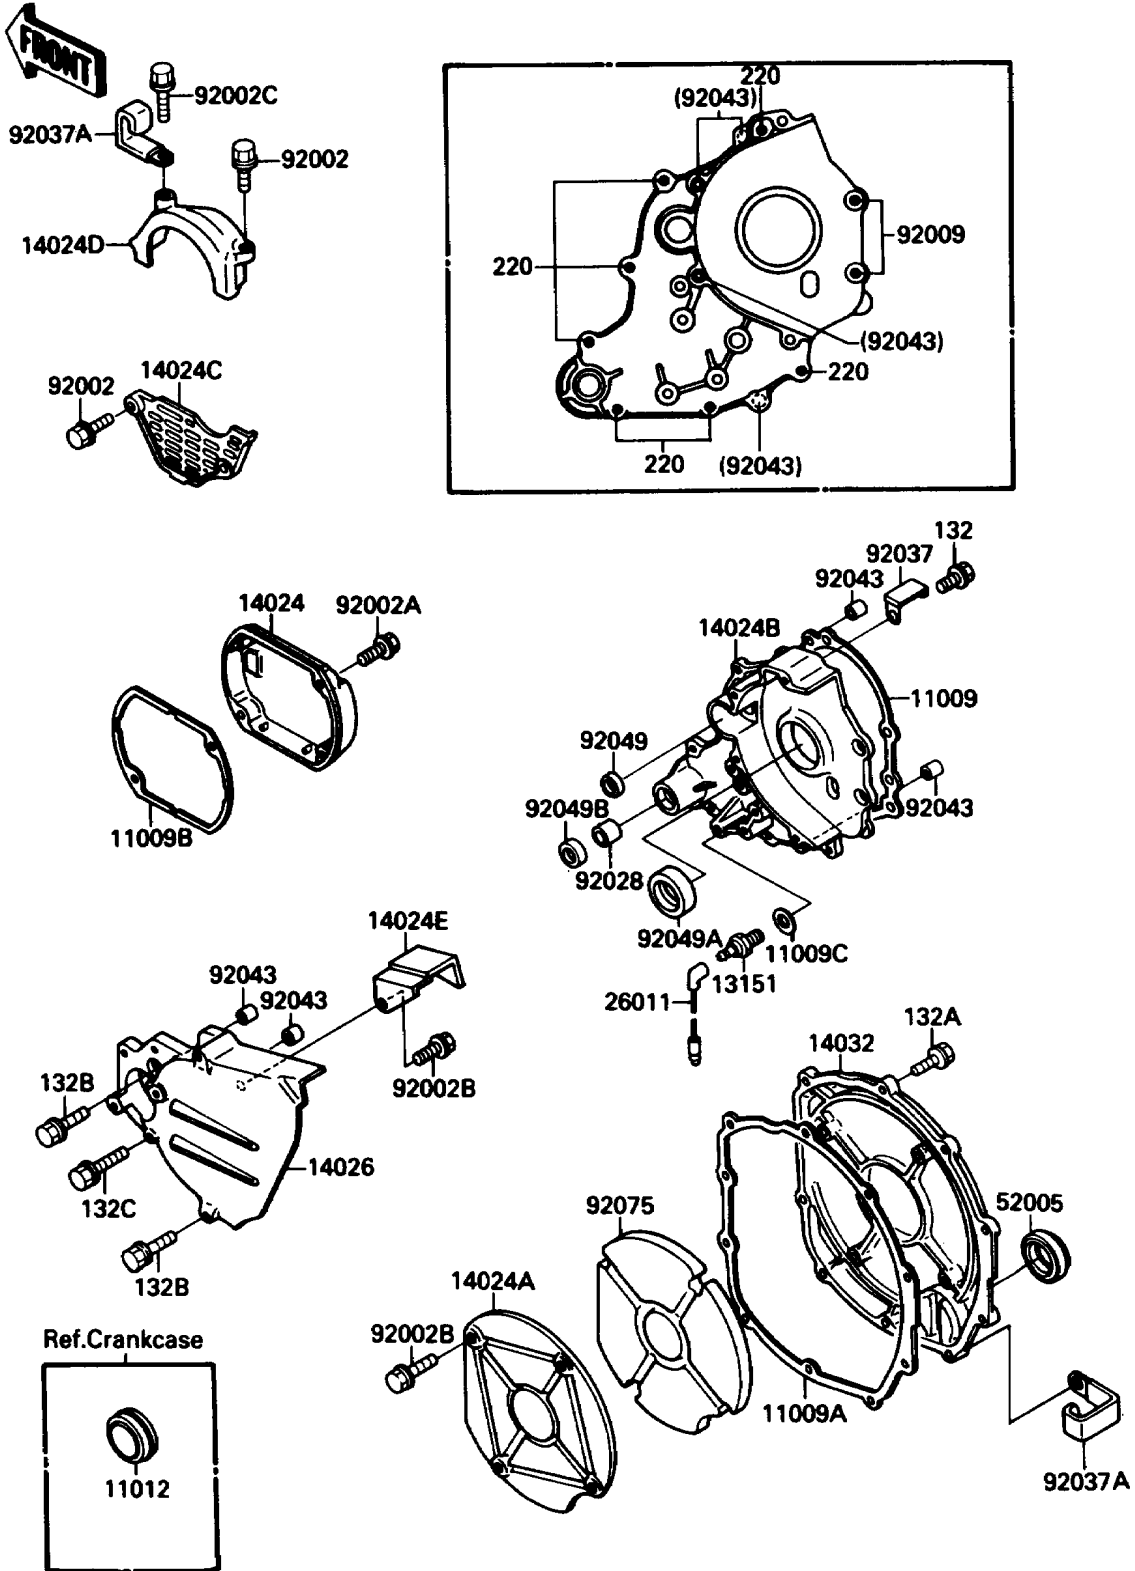

1988 NINJA® 750R PARTS DIAGRAM

Engine Cover(s)

E1431-0201

1988 NINJA® 750R PARTS LIST

Engine Cover(s)

ITEM NAME	PART NUMBER	QUANTITY
BOLT-FLANGED-SMALL (Ref # 132)	132W0610	1
BOLT-FLANGED-SMALL (Ref # 132A)	132W0620	10
BOLT-FLANGED-SMALL (Ref # 132B)	132W0645	3
BOLT-FLANGED-SMALL (Ref # 132C)	132W0655	1
SCREW-PAN-CROS,6X20,WHITE (Ref # 220)	220B0620	7
GASKET,TRANSMISSION COVER (Ref # 11009)	11009-1600	1
GASKET,CLUTCH COVER (Ref # 11009A)	11009-1601	1
GASKET,PULSING COIL COVER (Ref # 11009B)	11009-1603	1
GASKET,10.5X16X1,DRAIN PLUG (Ref # 11009C)	92065-058	1
CAP,LH,RCA378 (Ref # 11012)	11012-1540	1
SWITCH-COMP,NEUTRAL (Ref # 13151)	13151-1007	1
COVER,RH (Ref # 14024)	14024-1299	1
COVER,SOUND ARRESTER (Ref # 14024A)	14024-1301	1
COVER,TRANSMISSION (Ref # 14024B)	14024-1305	1
COVER,GENERATOR,SIDE (Ref # 14024C)	14024-1309	1
COVER,GENERATOR,UPP (Ref # 14024D)	14024-1310	1
COVER (Ref # 14024E)	14024-1376	1
COVER-CHAIN (Ref # 14026)	14026-1126	1
COVER-CLUTCH (Ref # 14032)	14032-1224	1
WIRE-LEAD (Ref # 26011)	26011-1384	1
GAUGE,OIL LEVEL (Ref # 52005)	52005-1057	1
BOLT,6X20 (Ref # 92002)	92002-1343	3
BOLT,6X25 (Ref # 92002A)	92002-1344	2
BOLT,6X10 (Ref # 92002B)	92002-1449	5
BOLT,6X30 (Ref # 92002C)	92002-1534	1
SCREW,6X20 (Ref # 92009)	92009-1447	2
BUSHING,13X15X20 (Ref # 92028)	92028-1251	1
CLAMP,LEAD WIRE (Ref # 92037)	92037-1876	1
CLAMP,WIRING HARNESS (Ref # 92037A)	92037-1877	2

1988 NINJA® 750R PARTS LIST

Engine Cover(s)

ITEM NAME	PART NUMBER	QUANTITY
PIN,DOWEL,6.3X8X14 (Ref # 92043)	92042-007	4
SEAL-OIL,SD-8187 (Ref # 92049)	92049-1017	1
SEAL-OIL,SC32487 (Ref # 92049A)	92049-1033	1
SEAL-OIL,TB13205 (Ref # 92049B)	92049-1186	1
DAMPER,SOUND ARRESTER (Ref # 92075)	92075-1837	1