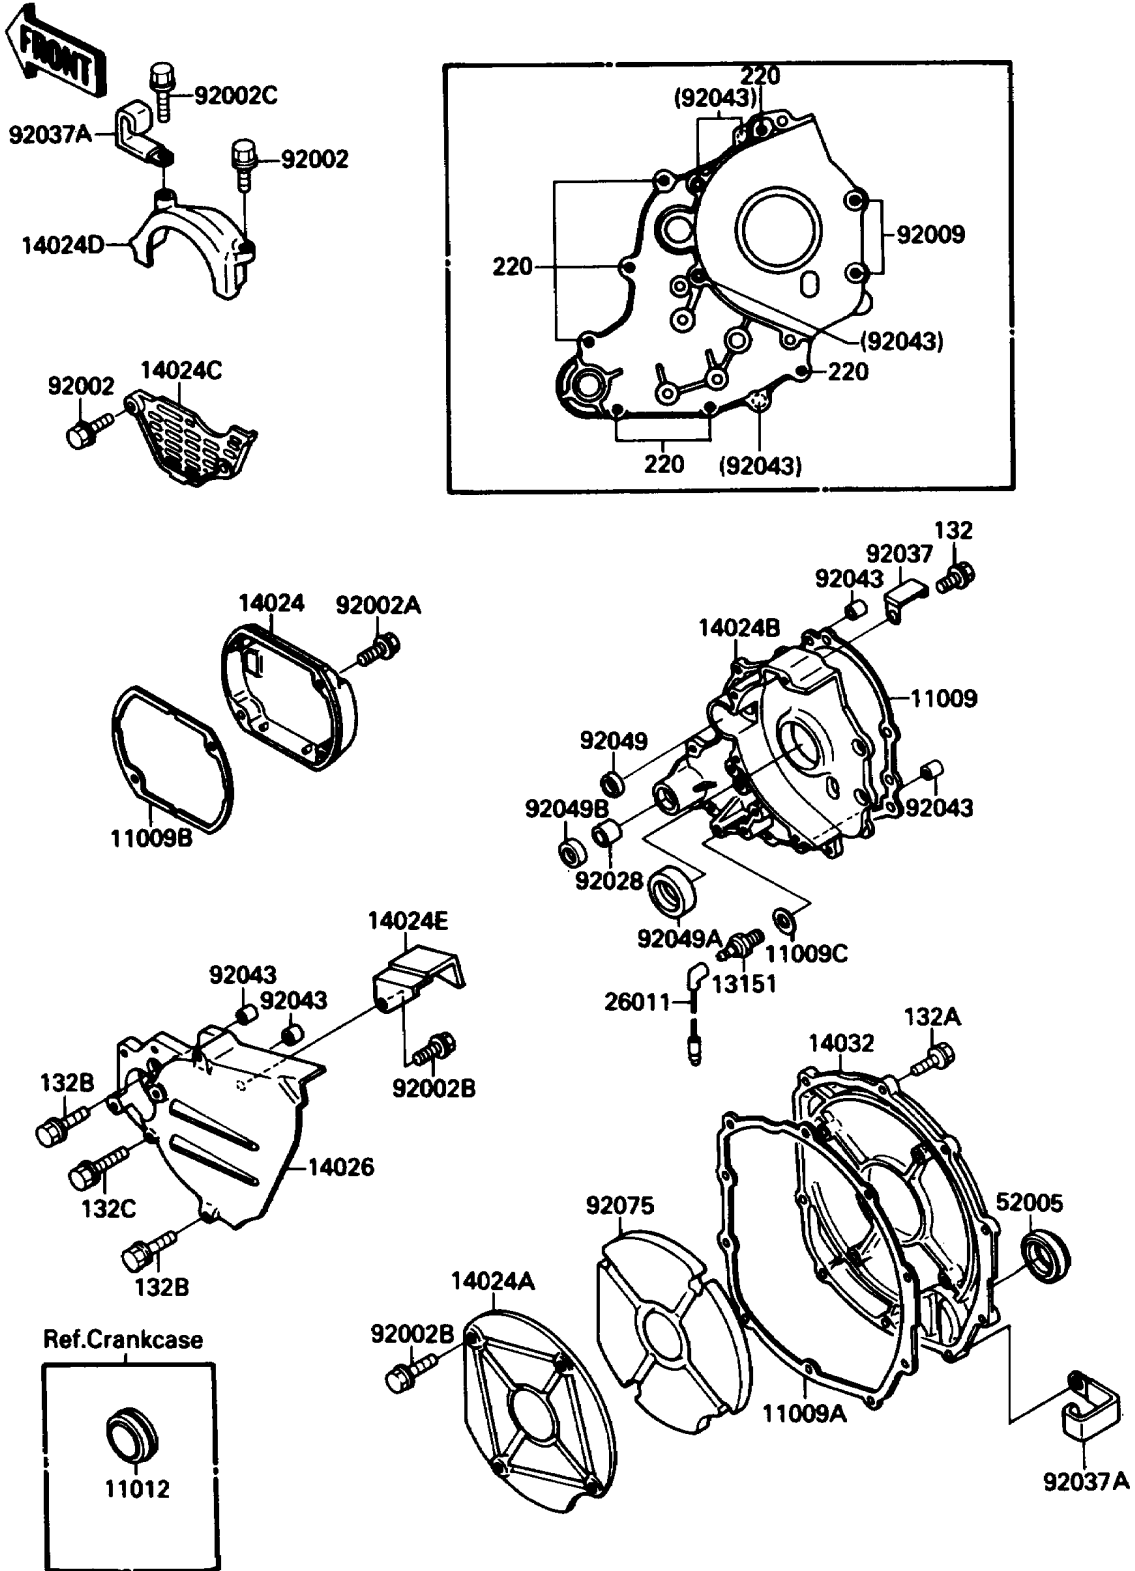

# 1989 Ninja® 750R PARTS DIAGRAM

Engine Cover(s)

E1431-0201

# 1989 Ninja® 750R PARTS LIST

## Engine Cover(s)

ITEM NAME	PART NUMBER	QUANTITY
BOLT-FLANGED-SMALL (Ref # 132)	132W0610	1
BOLT-FLANGED-SMALL (Ref # 132A)	132W0620	10
BOLT-FLANGED-SMALL (Ref # 132B)	132W0645	3
BOLT-FLANGED-SMALL (Ref # 132C)	132W0655	1
SCREW-PAN-CROS,6X20,WHITE (Ref # 220)	220B0620	7
GASKET,TRANSMISSION COVER (Ref # 11009)	11009-1600	1
GASKET,CLUTCH COVER (Ref # 11009A)	11009-1601	1
GASKET,PULSING COIL COVER (Ref # 11009B)	11009-1603	1
GASKET,10.5X16X1,DRAIN PLUG (Ref # 11009C)	92065-058	1
CAP,LH,RCA378 (Ref # 11012)	11012-1540	1
SWITCH-COMP,NEUTRAL (Ref # 13151)	13151-1007	1
COVER,RH (Ref # 14024)	14024-1299	1
COVER,SOUND ARRESTER (Ref # 14024A)	14024-1301	1
COVER,TRANSMISSION (Ref # 14024B)	14024-1305	1
COVER,GENERATOR,SIDE (Ref # 14024C)	14024-1309	1
COVER,GENERATOR,UPP (Ref # 14024D)	14024-1310	1
COVER (Ref # 14024E)	14024-1376	1
COVER-CHAIN (Ref # 14026)	14026-1126	1
COVER-CLUTCH (Ref # 14032)	14032-1224	1
WIRE-LEAD (Ref # 26011)	26011-1384	1
GAUGE,OIL LEVEL (Ref # 52005)	52005-1057	1
BOLT,6X20 (Ref # 92002)	92002-1343	3
BOLT,6X25 (Ref # 92002A)	92002-1344	2
BOLT,6X10 (Ref # 92002B)	92002-1449	5
BOLT,6X30 (Ref # 92002C)	92002-1534	1
SCREW,6X20 (Ref # 92009)	92009-1447	2
BUSHING,13X15X20 (Ref # 92028)	92028-1251	1
CLAMP,LEAD WIRE (Ref # 92037)	92037-1876	1
CLAMP,WIRING HARNESS (Ref # 92037A)	92037-1877	2

## Engine Cover(s)

ITEM NAME	PART NUMBER	QUANTITY
PIN,DOWEL,6.3X8X14 (Ref # 92043)	92042-007	4
SEAL-OIL,SD-8187 (Ref # 92049)	92049-1017	1
SEAL-OIL,SC32487 (Ref # 92049A)	92049-1033	1
SEAL-OIL,TB13205 (Ref # 92049B)	92049-1186	1
DAMPER,SOUND ARRESTER (Ref # 92075)	92075-1837	1