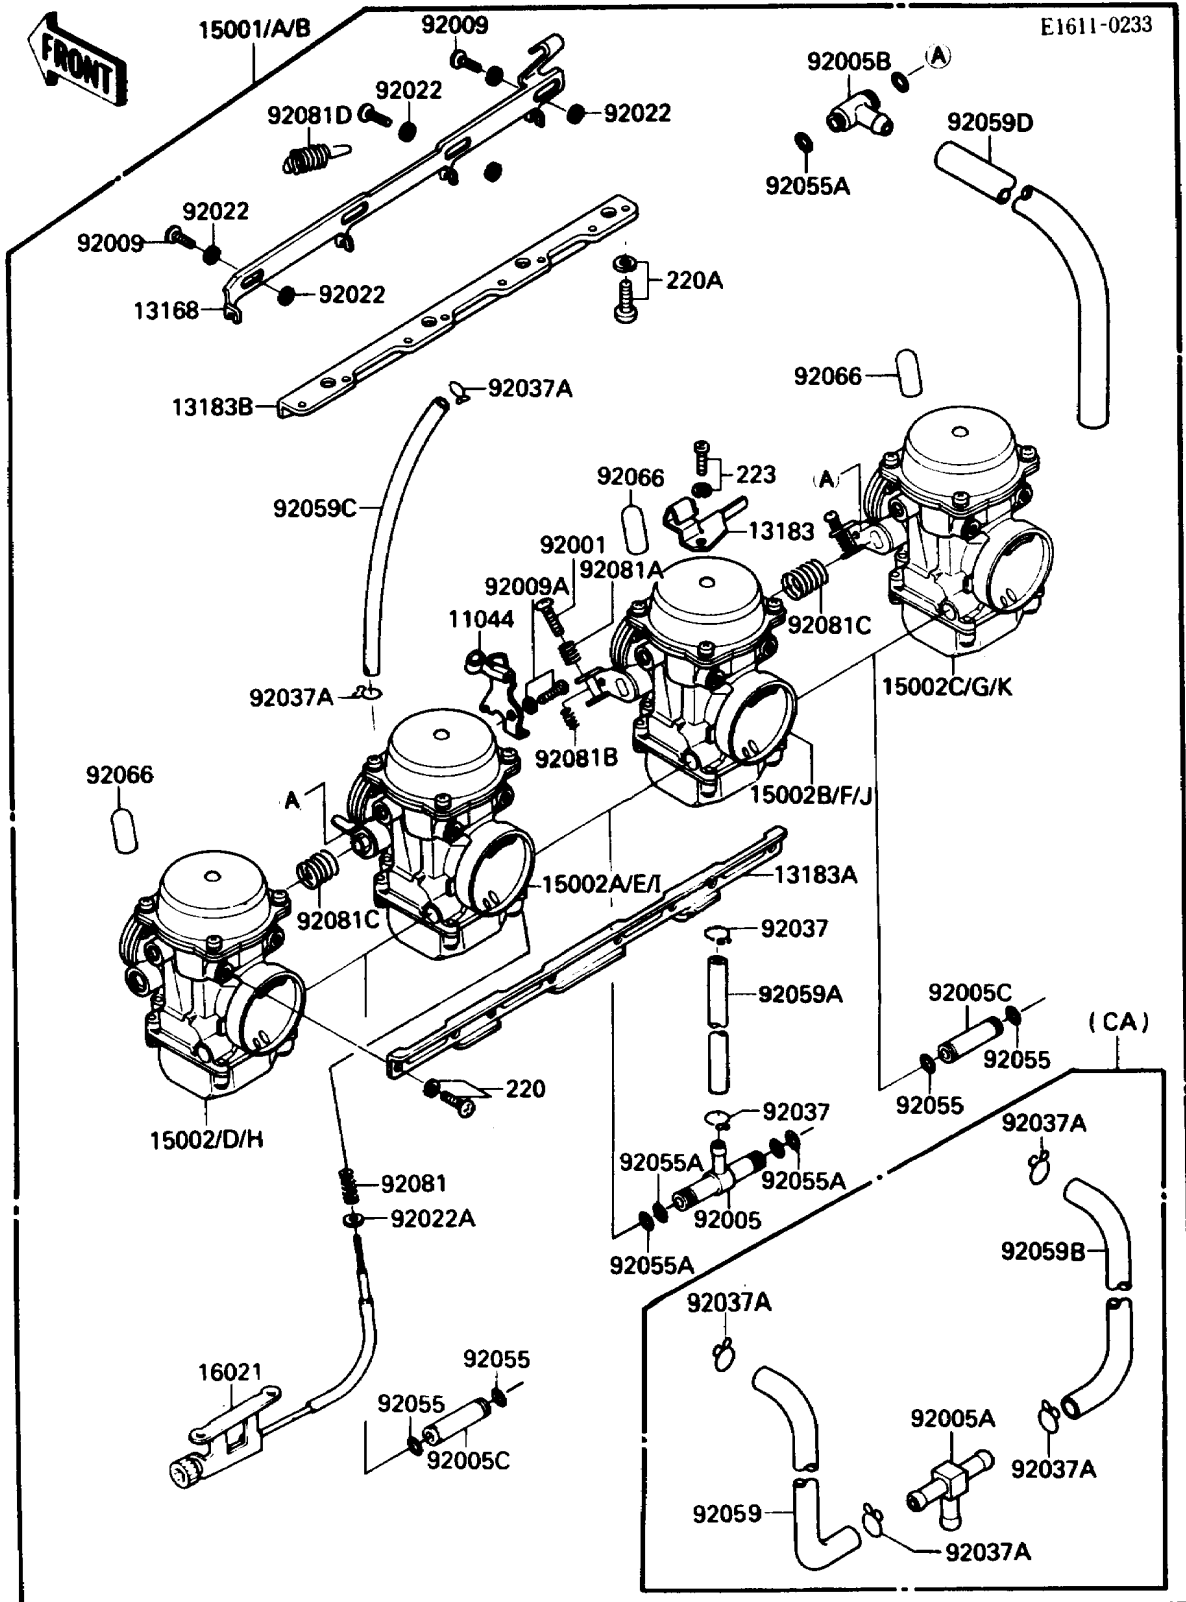

1987 NINJA® 750R PARTS DIAGRAM

Carburetor