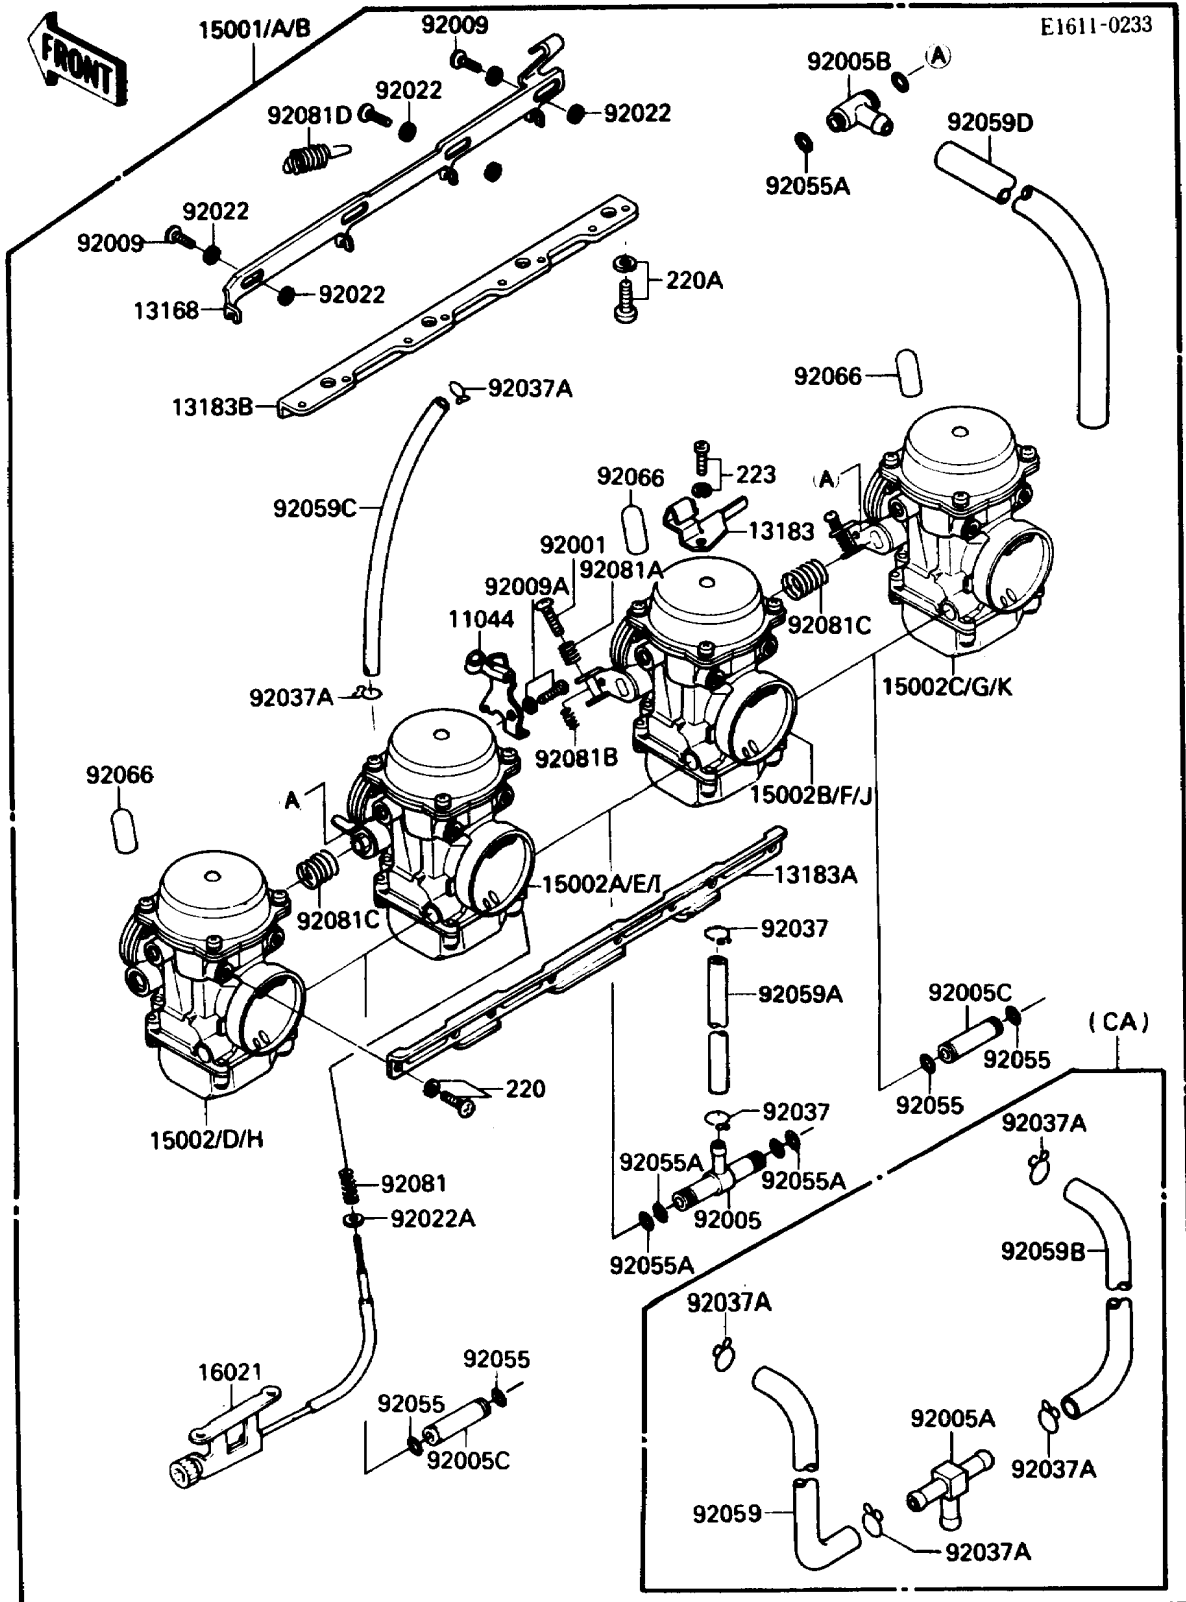

1988 NINJA® 750R PARTS DIAGRAM

Carburetor

1988 NINJA® 750R PARTS LIST

Carburetor

ITEM NAME	PART NUMBER	QUANTITY
BRACKET,THROTTLE CABLE (Ref # 11044)	11044-1546	1
LEVER,STARTER (Ref # 13168)	13168-1349	1
PLATE,STARTER CABLE (Ref # 13183)	13183-1033	1
PLATE,CARBURETOR STAY,UPP (Ref # 13183A)	13183-1109	1
PLATE,CARBURETOR STAY,LWR (Ref # 13183B)	13183-1110	1
SCREW-THROTTLE STOP (Ref # 16021)	16021-1101	1
BOLT,THROTTLE ADJUST (Ref # 92001)	92001-1998	3
FITTING,FUEL,T-TYPE (Ref # 92005)	92005-1108	1
FITTING,T-TYPE (Ref # 92005B)	92005-1125	2
FITTING (Ref # 92005C)	92005-1157	2
SCREW-PAN-CROS (Ref # 220)	220D0508	8
SCREW-PAN-CROS,5X14 (Ref # 220A)	220D0514	8
SCREW-PAN-WS-CROS (Ref # 223)	223D0410	1
SCREW (Ref # 92009)	92009-1262	3
SCREW,5X10 (Ref # 92009A)	92009-1365	1
WASHER,6.1X11X0.8,POLYACETAL (Ref # 92022)	92022-1199	6
WASHER,PLAIN,STOP SPRING (Ref # 92022A)	92022-1480	1
CLAMP,FUEL TUBE (Ref # 92037)	92037-1075	2
RING-O (Ref # 92055)	92055-1004	4
RING-O,FUEL FITTING (Ref # 92055A)	92055-1223	8
TUBE,7.3X12.5X260 (Ref # 92059A)	92059-1492	1
TUBE,5.3X10.5X150 (Ref # 92059C)	92059-1813	1
SPRING,THROTTLE STOP SCREW (Ref # 92081)	92081-1617	1
SPRING,THROTTLE ADJUST UPP (Ref # 92081A)	92081-1620	3
SPRING,THROTTLE ADJUST LWR (Ref # 92081B)	92081-1621	3
SPRING,THROTTLE ADJUST CNT (Ref # 92081C)	92081-1622	2
SPRING,STARTER LEVER (Ref # 92081D)	92081-1762	1
CARBURETOR-ASSY (Ref # 15001)	15001-1274	1
CARBURETOR-ASSY (Ref # 15001A)	15001-1320	1