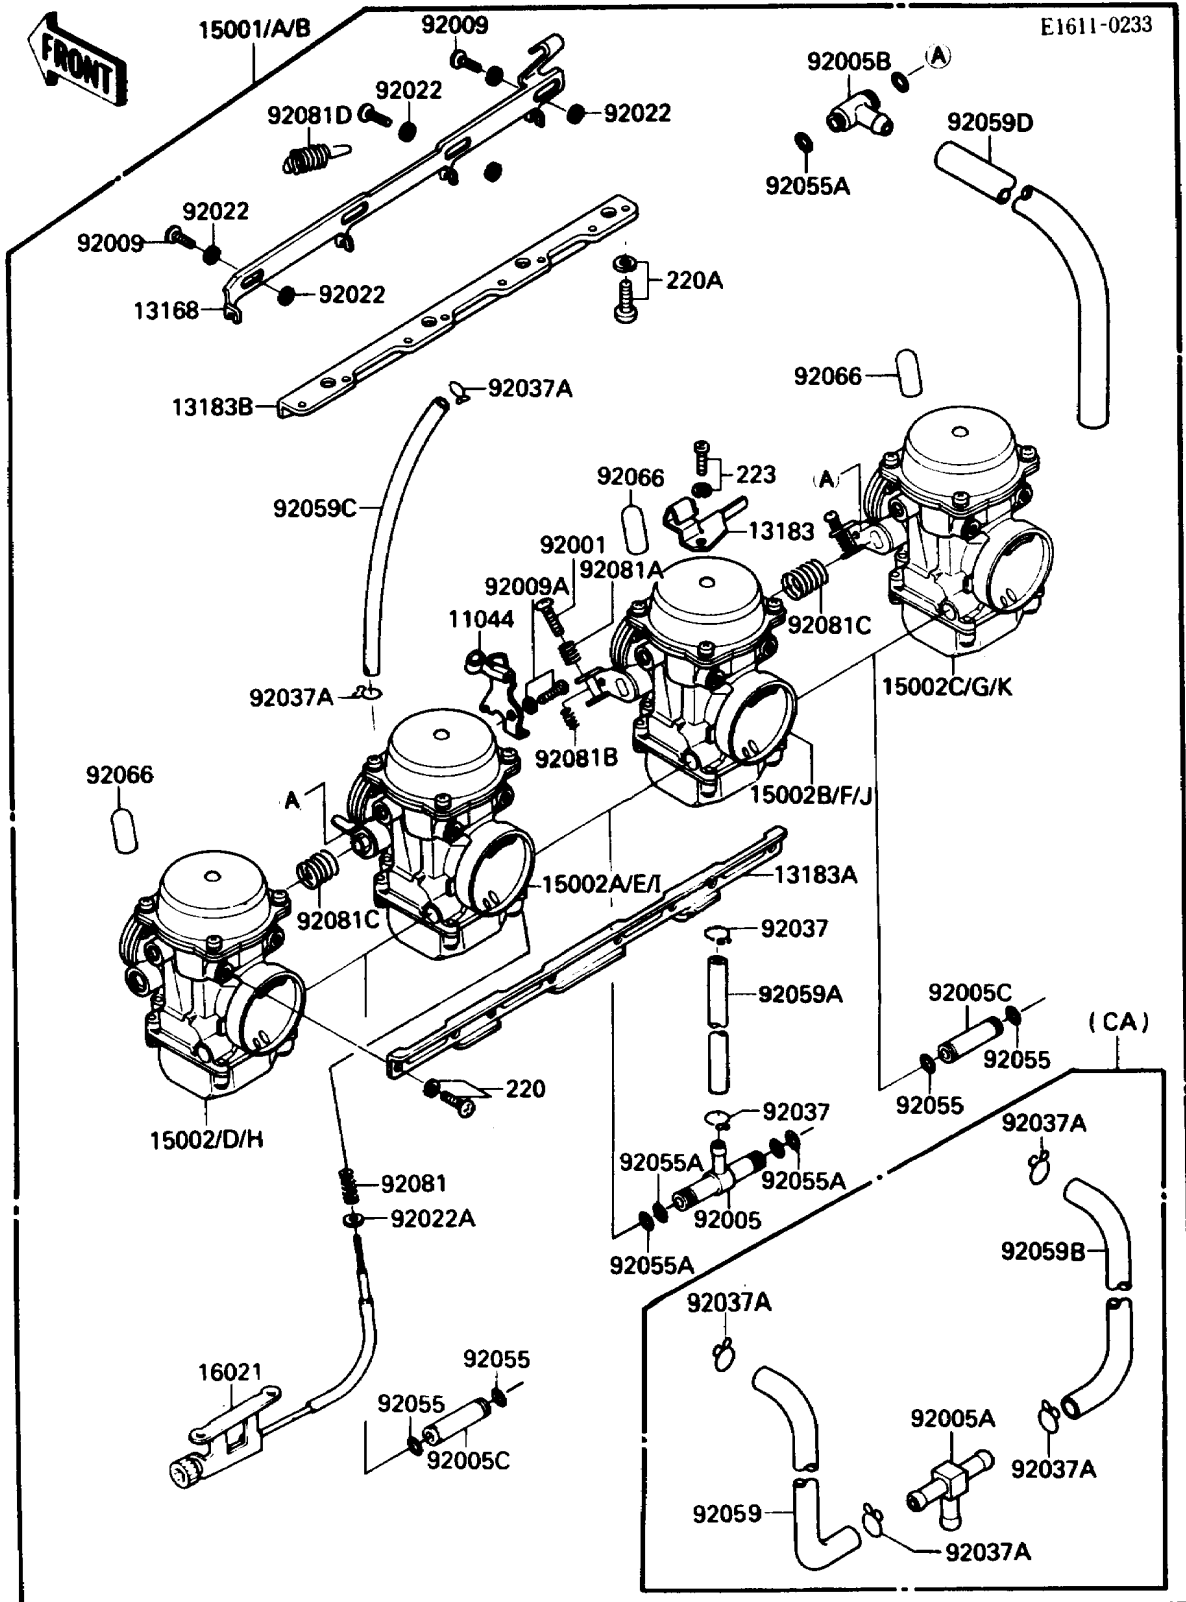

1989 Ninja® 750R PARTS DIAGRAM

Carburetor

1989 Ninja® 750R PARTS LIST

Carburetor

ITEM NAME	PART NUMBER	QUANTITY
BRACKET,THROTTLE CABLE (Ref # 11044)	11044-1546	1
LEVER,STARTER (Ref # 13168)	13168-1349	1
PLATE,STARTER CABLE (Ref # 13183)	13183-1033	1
PLATE,CARBURETOR STAY,UPP (Ref # 13183A)	13183-1109	1
PLATE,CARBURETOR STAY,LWR (Ref # 13183B)	13183-1110	1
SCREW-THROTTLE STOP (Ref # 16021)	16021-1101	1
BOLT,THROTTLE ADJUST (Ref # 92001)	92001-1998	3
FITTING,FUEL,T-TYPE (Ref # 92005)	92005-1108	1
FITTING,T-TYPE (Ref # 92005B)	92005-1125	2
FITTING (Ref # 92005C)	92005-1157	2
SCREW-PAN-CROS (Ref # 220)	220D0508	8
SCREW-PAN-CROS,5X14 (Ref # 220A)	220D0514	8
SCREW-PAN-WS-CROS (Ref # 223)	223D0410	1
SCREW (Ref # 92009)	92009-1262	3
SCREW,5X10 (Ref # 92009A)	92009-1365	1
WASHER,6.1X11X0.8,POLYACETAL (Ref # 92022)	92022-1199	6
WASHER,PLAIN,STOP SPRING (Ref # 92022A)	92022-1480	1
CLAMP,FUEL TUBE (Ref # 92037)	92037-1075	2
RING-O (Ref # 92055)	92055-1004	4
RING-O,FUEL FITTING (Ref # 92055A)	92055-1223	8
TUBE,7.3X12.5X260 (Ref # 92059A)	92059-1492	1
TUBE,5.3X10.5X150 (Ref # 92059C)	92059-1813	1
SPRING,THROTTLE STOP SCREW (Ref # 92081)	92081-1617	1
SPRING,THROTTLE ADJUST UPP (Ref # 92081A)	92081-1620	3
SPRING,THROTTLE ADJUST LWR (Ref # 92081B)	92081-1621	3
SPRING,THROTTLE ADJUST CNT (Ref # 92081C)	92081-1622	2
SPRING,STARTER LEVER (Ref # 92081D)	92081-1762	1
CARBURETOR-ASSY (Ref # 15001)	15001-1274	1
CARBURETOR-ASSY (Ref # 15001A)	15001-1320	1