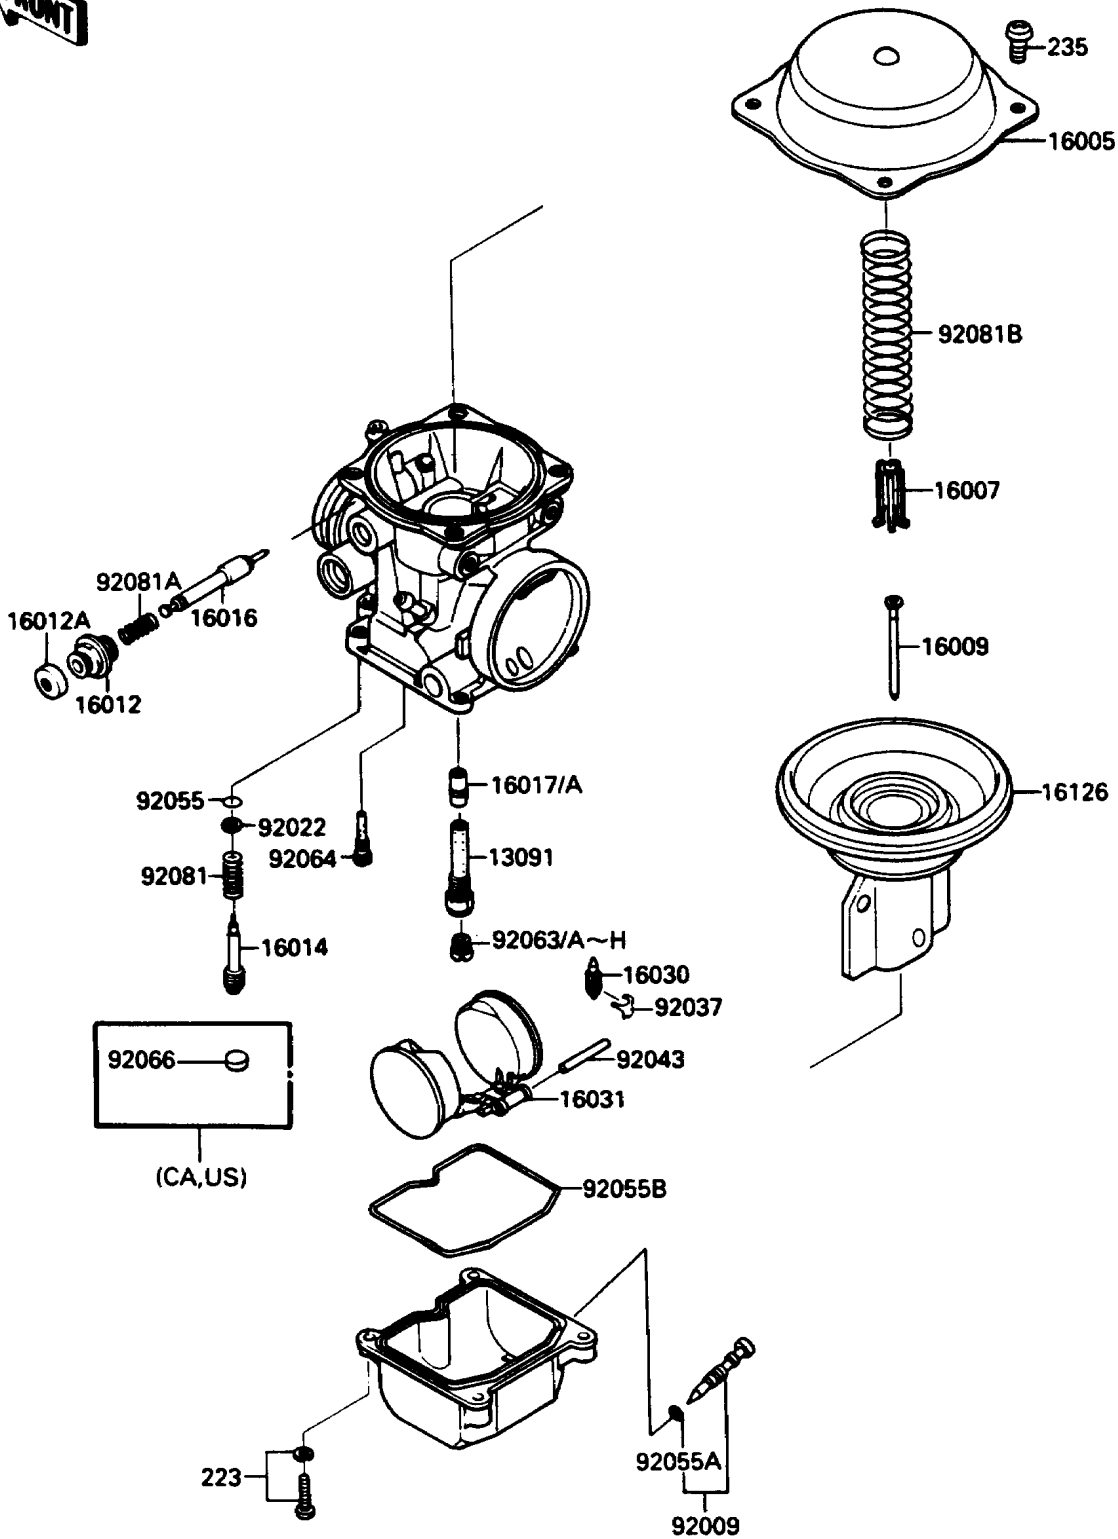

1988 NINJA® 750R PARTS DIAGRAM

Carburetor Parts

E1612-0117

1988 NINJA® 750R PARTS LIST

Carburetor Parts

ITEM NAME	PART NUMBER	QUANTITY
HOLDER,NEEDLE JET (Ref # 13091)	13091-1347	4
TOP-CHAMBER,MIXING (Ref # 16005)	16005-1063	4
SEAT-SPRING,VALVE (Ref # 16007)	16007-1117	4
NEEDLE-JET,N53I (Ref # 16009)	16009-1339	4
CAP-STARTER PLUNGER (Ref # 16012)	16012-1051	4
CAP-STARTER PLUNGER (Ref # 16012A)	16012-1052	4
SCREW-PILOT AIR (Ref # 16014)	16014-1054	4
PLUNGER,STARTER (Ref # 16016)	16016-1061	4
VALVE-FLOAT (Ref # 16030)	16030-1007	4
FLOAT (Ref # 16031)	16031-1056	4
VALVE,VACUUM,60PS (Ref # 16126)	16126-1173	4
SCREW,DRAIN,M6X1.0 (Ref # 92009)	92009-1095	4
WASHER,PLAIN (Ref # 92022)	92022-1003	4
CLAMP,FLOAT VALVE (Ref # 92037)	16044-007	4
PIN,FLOAT (Ref # 92043)	92043-1207	4
RING-O,PILOT ADJUST (Ref # 92055)	92055-1002	4
RING-O,DRAIN SCREW (Ref # 92055A)	92055-1053	4
RING-O,FLOAT CHAMBER (Ref # 92055B)	92055-1222	4
JET-MAIN,#118 (Ref # 92063B)	92063-1071	4
SCREW-PAN-WS-CROS (Ref # 223)	223C0416	16
SCREW-PAN-WP-CROS (Ref # 235)	235B0408	15
JET-MAIN,#112 (Ref # 92063G)	92063-1117	4
JET-MAIN,#115 (Ref # 92063H)	92063-1118	4
JET-PILOT,#35 (Ref # 92064)	92064-1101	4
SPRING,PILOT ADJUST SCREW (Ref # 92081)	92081-1002	4
SPRING,STARTER PLUNGER (Ref # 92081A)	92081-1761	4
SPRING,VACUUM VALVE (Ref # 92081B)	92081-1874	4
JET-NEEDLE (Ref # 16017)	16017-1326	4
JET-NEEDLE (Ref # 16017A)	16017-1327	4

1988 NINJA® 750R PARTS LIST

Carburetor Parts

ITEM NAME	PART NUMBER	QUANTITY
JET-MAIN,#110 (Ref # 92063)	92063-1007	4
JET-MAIN,#118 (Ref # 92063A)	92063-1071	4
JET-MAIN,#120 (Ref # 92063C)	92063-1072	4
JET-MAIN,2ND,#122 (Ref # 92063D)	92063-1073	4
JET-MAIN,#108 (Ref # 92063E)	92063-1116	4
JET-MAIN,#112 (Ref # 92063F)	92063-1117	4
PLUG,PILOT AIR SCREW,6.9X2 (Ref # 92066)	92066-1051	4