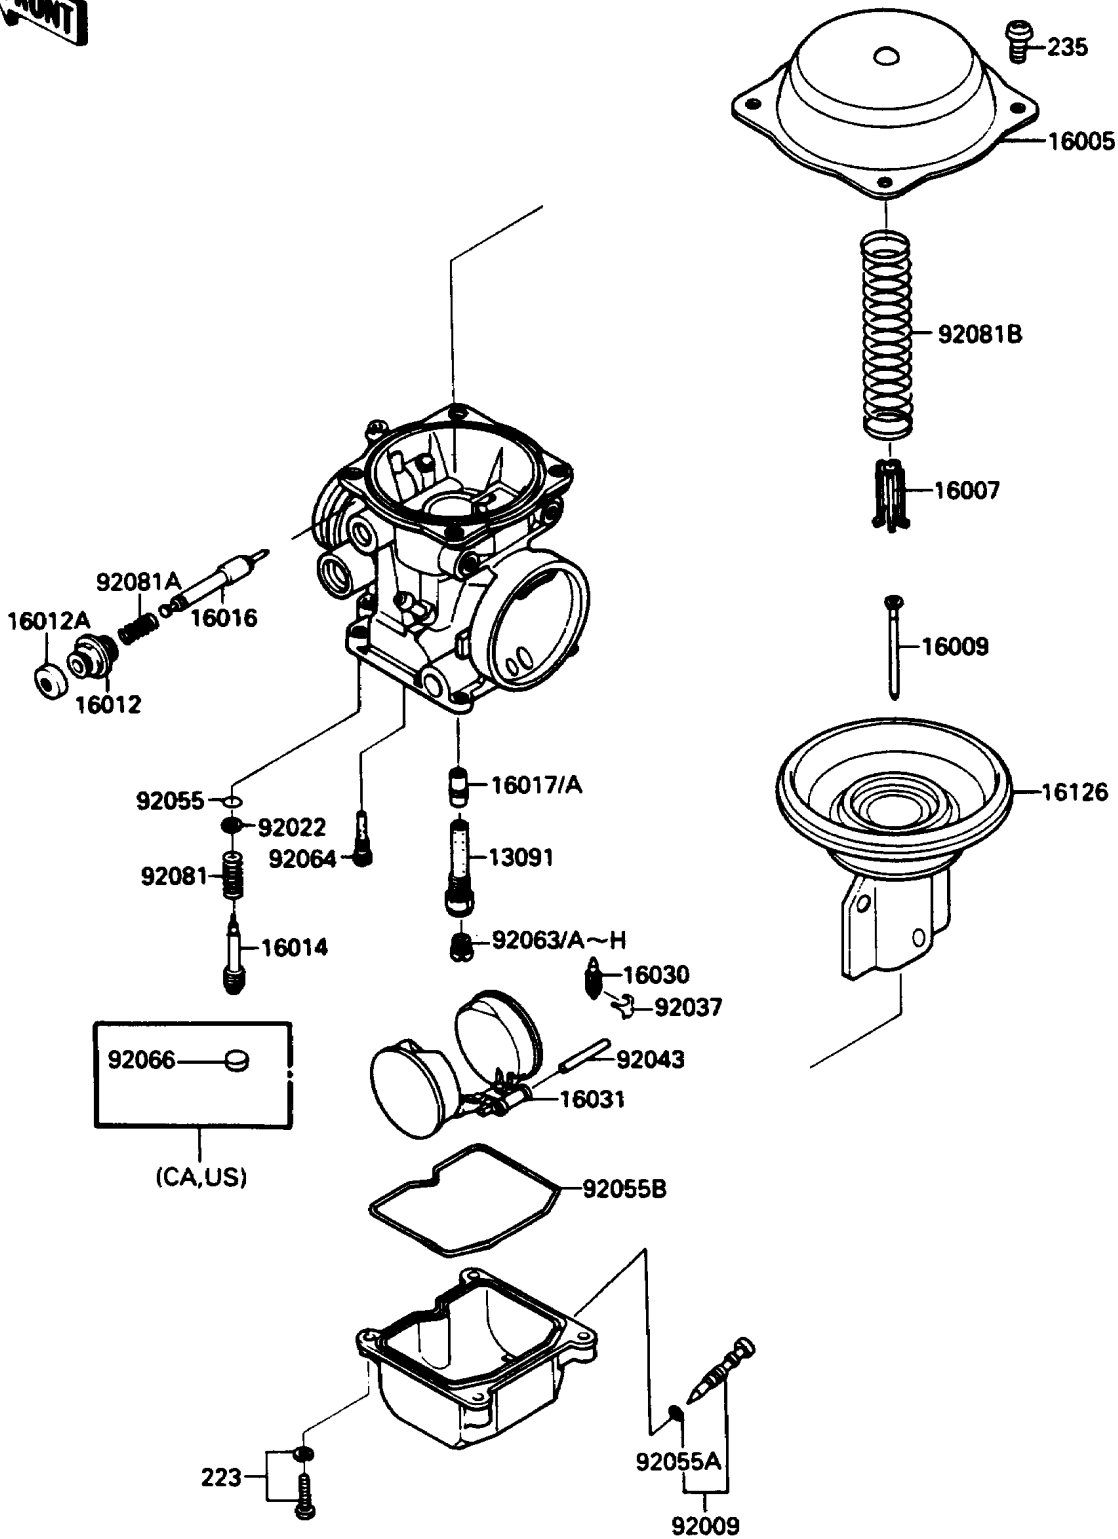

1989 Ninja® 750R PARTS DIAGRAM

Carburetor Parts

E1612-0117

1989 Ninja® 750R PARTS LIST

Carburetor Parts

ITEM NAME	PART NUMBER	QUANTITY
HOLDER,NEEDLE JET (Ref # 13091)	13091-1347	4
TOP-CHAMBER,MIXING (Ref # 16005)	16005-1063	4
SEAT-SPRING,VALVE (Ref # 16007)	16007-1117	4
NEEDLE-JET,N53I (Ref # 16009)	16009-1339	4
CAP-STARTER PLUNGER (Ref # 16012)	16012-1051	4
CAP-STARTER PLUNGER (Ref # 16012A)	16012-1052	4
SCREW-PILOT AIR (Ref # 16014)	16014-1054	4
PLUNGER,STARTER (Ref # 16016)	16016-1061	4
JET-NEEDLE (Ref # 16017)	16017-1326	4
VALVE-FLOAT (Ref # 16030)	16030-1007	4
FLOAT (Ref # 16031)	16031-1056	4
VALVE,VACUUM,60PS (Ref # 16126)	16126-1173	4
SCREW,DRAIN,M6X1.0 (Ref # 92009)	92009-1095	4
WASHER,PLAIN (Ref # 92022)	92022-1003	4
CLAMP,FLOAT VALVE (Ref # 92037)	16044-007	4
PIN,FLOAT (Ref # 92043)	92043-1207	4
RING-O,PILOT ADJUST (Ref # 92055)	92055-1002	4
RING-O,DRAIN SCREW (Ref # 92055A)	92055-1053	4
RING-O,FLOAT CHAMBER (Ref # 92055B)	92055-1222	4
SCREW-PAN-WS-CROS (Ref # 223)	223C0416	16
SCREW-PAN-WP-CROS (Ref # 235)	235B0408	15
JET-MAIN,#112 (Ref # 92063G)	92063-1117	4
JET-MAIN,#115 (Ref # 92063H)	92063-1118	4
JET-PILOT,#35 (Ref # 92064)	92064-1101	4
PLUG,PILOT AIR SCREW,6.9X2 (Ref # 92066)	92066-1051	4
SPRING,PILOT ADJUST SCREW (Ref # 92081)	92081-1002	4
SPRING,STARTER PLUNGER (Ref # 92081A)	92081-1761	4
SPRING,VACUUM VALVE (Ref # 92081B)	92081-1874	4
JET-MAIN,#110 (Ref # 92063)	92063-1007	4

1989 Ninja® 750R PARTS LIST

Carburetor Parts

ITEM NAME	PART NUMBER	QUANTITY
JET-MAIN,#118 (Ref # 92063A)	92063-1071	4
JET-MAIN,#118 (Ref # 92063B)	92063-1071	4
JET-MAIN,#120 (Ref # 92063C)	92063-1072	4
JET-MAIN,2ND,#122 (Ref # 92063D)	92063-1073	4
JET-MAIN,#108 (Ref # 92063E)	92063-1116	4
JET-MAIN,#112 (Ref # 92063F)	92063-1117	4