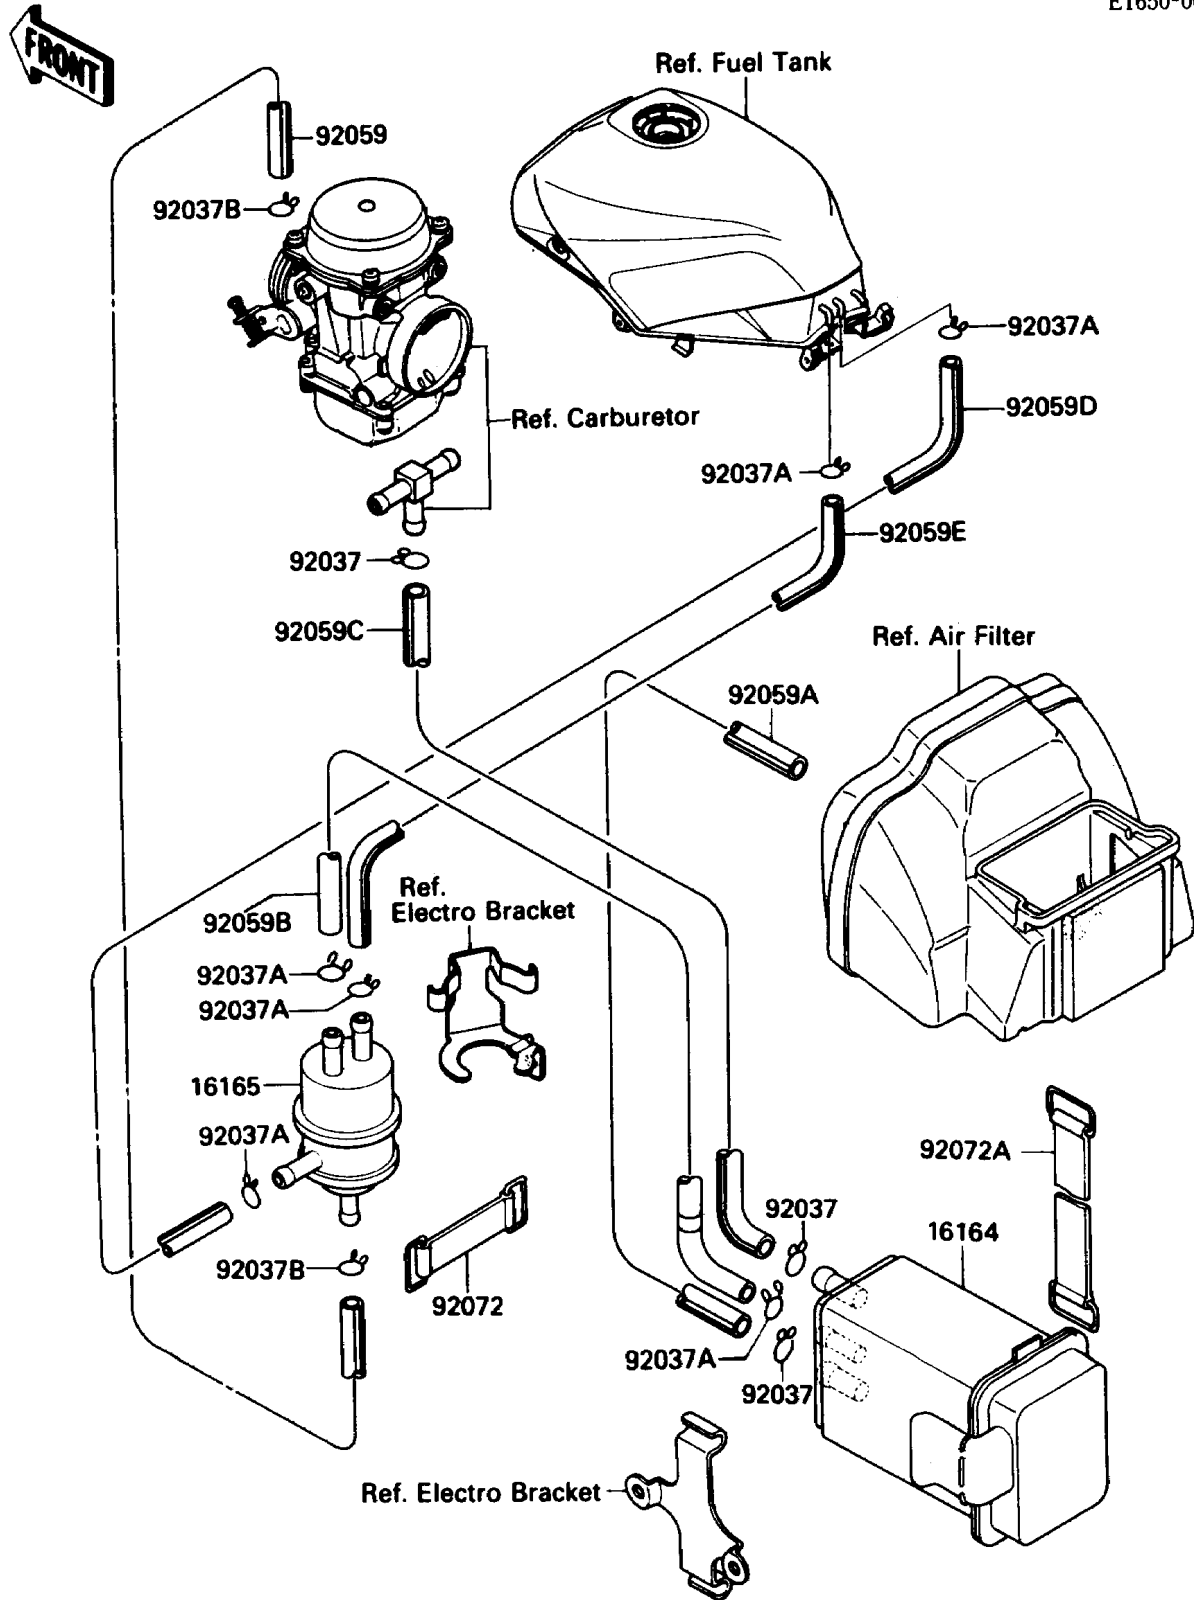

1987 NINJA® 750R PARTS DIAGRAM

Fuel Evaporative System

E1650-0023

1987 NINJA® 750R PARTS LIST

Fuel Evaporative System

ITEM NAME	PART NUMBER	QUANTITY
CANISTER (Ref # 16164)	16164-1064	1
SEPARATOR (Ref # 16165)	16165-1001	1
CLAMP,HOSE (Ref # 92037)	92037-1104	3
CLAMP,TUBE (Ref # 92037A)	92037-147	6
CLAMP (Ref # 92037B)	92037-1712	2
TUBE,4X9X550,WHITE (Ref # 92059)	92059-1760	1
TUBE,7X12X435,GREEN (Ref # 92059A)	92059-1761	1
TUBE,5X7.5X339,BLUE (Ref # 92059B)	92059-1762	1
TUBE,7X12X244,YELLOW (Ref # 92059C)	92059-1763	1
TUBE,5X10X350,RED (Ref # 92059D)	92059-1764	1
TUBE,5X10X235,BLUE (Ref # 92059E)	92059-1807	1
BAND,L=50 (Ref # 92072)	92072-066	1
BAND,BATTERY (Ref # 92072A)	92072-1188	1