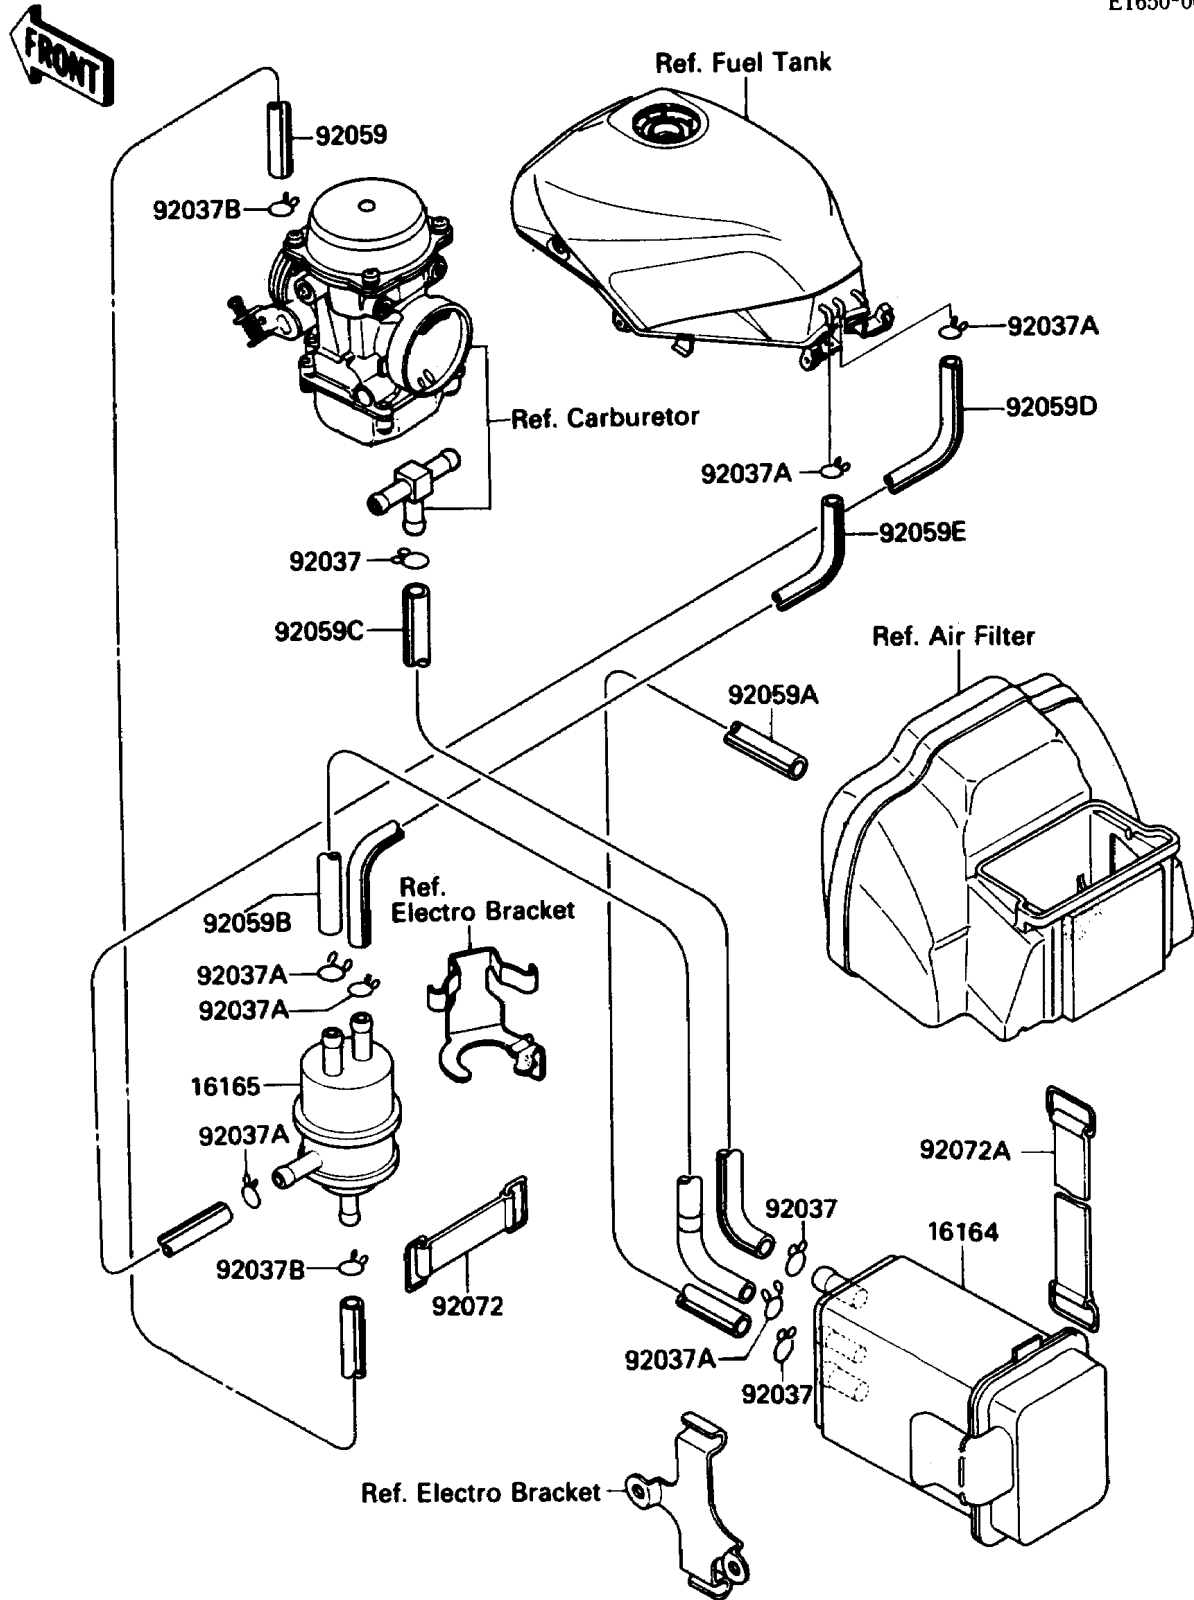

1988 NINJA® 750R PARTS DIAGRAM

Fuel Evaporative System

E1650-0023

1988 NINJA® 750R PARTS LIST

Fuel Evaporative System

ITEM NAME	PART NUMBER	QUANTITY
CANISTER (Ref # 16164)	16164-1064	1
SEPARATOR (Ref # 16165)	16165-1001	1
CLAMP,HOSE (Ref # 92037)	92037-1104	3
CLAMP,TUBE (Ref # 92037A)	92037-147	6
CLAMP (Ref # 92037B)	92037-1712	2
TUBE,4X9X550,WHITE (Ref # 92059)	92059-1760	1
TUBE,7X12X435,GREEN (Ref # 92059A)	92059-1761	1
TUBE,5X7.5X339,BLUE (Ref # 92059B)	92059-1762	1
TUBE,7X12X244,YELLOW (Ref # 92059C)	92059-1763	1
TUBE,5X10X350,RED (Ref # 92059D)	92059-1764	1
TUBE,5X10X235,BLUE (Ref # 92059E)	92059-1807	1
BAND,L=50 (Ref # 92072)	92072-066	1
BAND,BATTERY (Ref # 92072A)	92072-1188	1