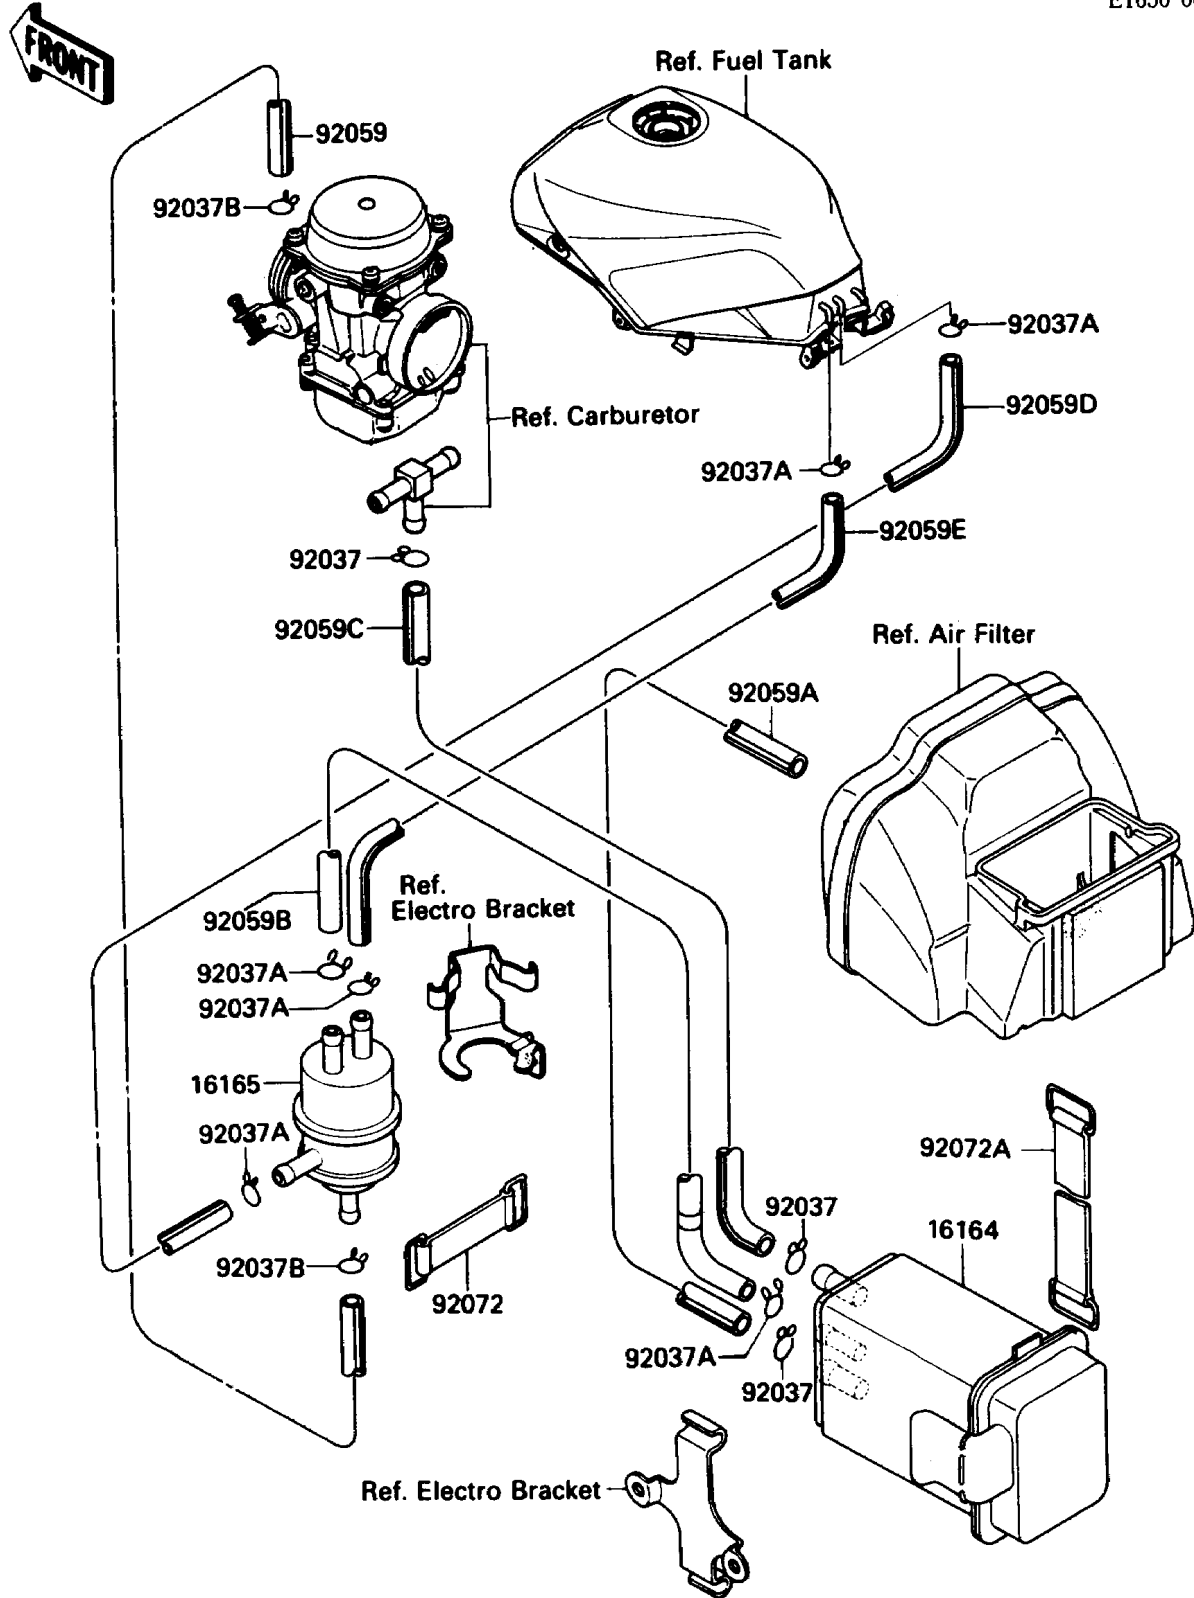

1989 Ninja® 750R PARTS DIAGRAM

Fuel Evaporative System

E1650-0023

1989 Ninja® 750R PARTS LIST

Fuel Evaporative System

| ITEM NAME | PART NUMBER | QUANTITY |
|-------------------------------------|-------------|----------|
| CANISTER (Ref # 16164) | 16164-1064 | 1 |
| SEPARATOR (Ref # 16165) | 16165-1001 | 1 |
| CLAMP,HOSE (Ref # 92037) | 92037-1104 | 3 |
| CLAMP,TUBE (Ref # 92037A) | 92037-147 | 6 |
| CLAMP (Ref # 92037B) | 92037-1712 | 2 |
| TUBE,4X9X550,WHITE (Ref # 92059) | 92059-1760 | 1 |
| TUBE,7X12X435,GREEN (Ref # 92059A) | 92059-1761 | 1 |
| TUBE,5X7.5X339,BLUE (Ref # 92059B) | 92059-1762 | 1 |
| TUBE,7X12X244,YELLOW (Ref # 92059C) | 92059-1763 | 1 |
| TUBE,5X10X350,RED (Ref # 92059D) | 92059-1764 | 1 |
| TUBE,5X10X235,BLUE (Ref # 92059E) | 92059-1807 | 1 |
| BAND,L=50 (Ref # 92072) | 92072-066 | 1 |
| BAND,BATTERY (Ref # 92072A) | 92072-1188 | 1 |