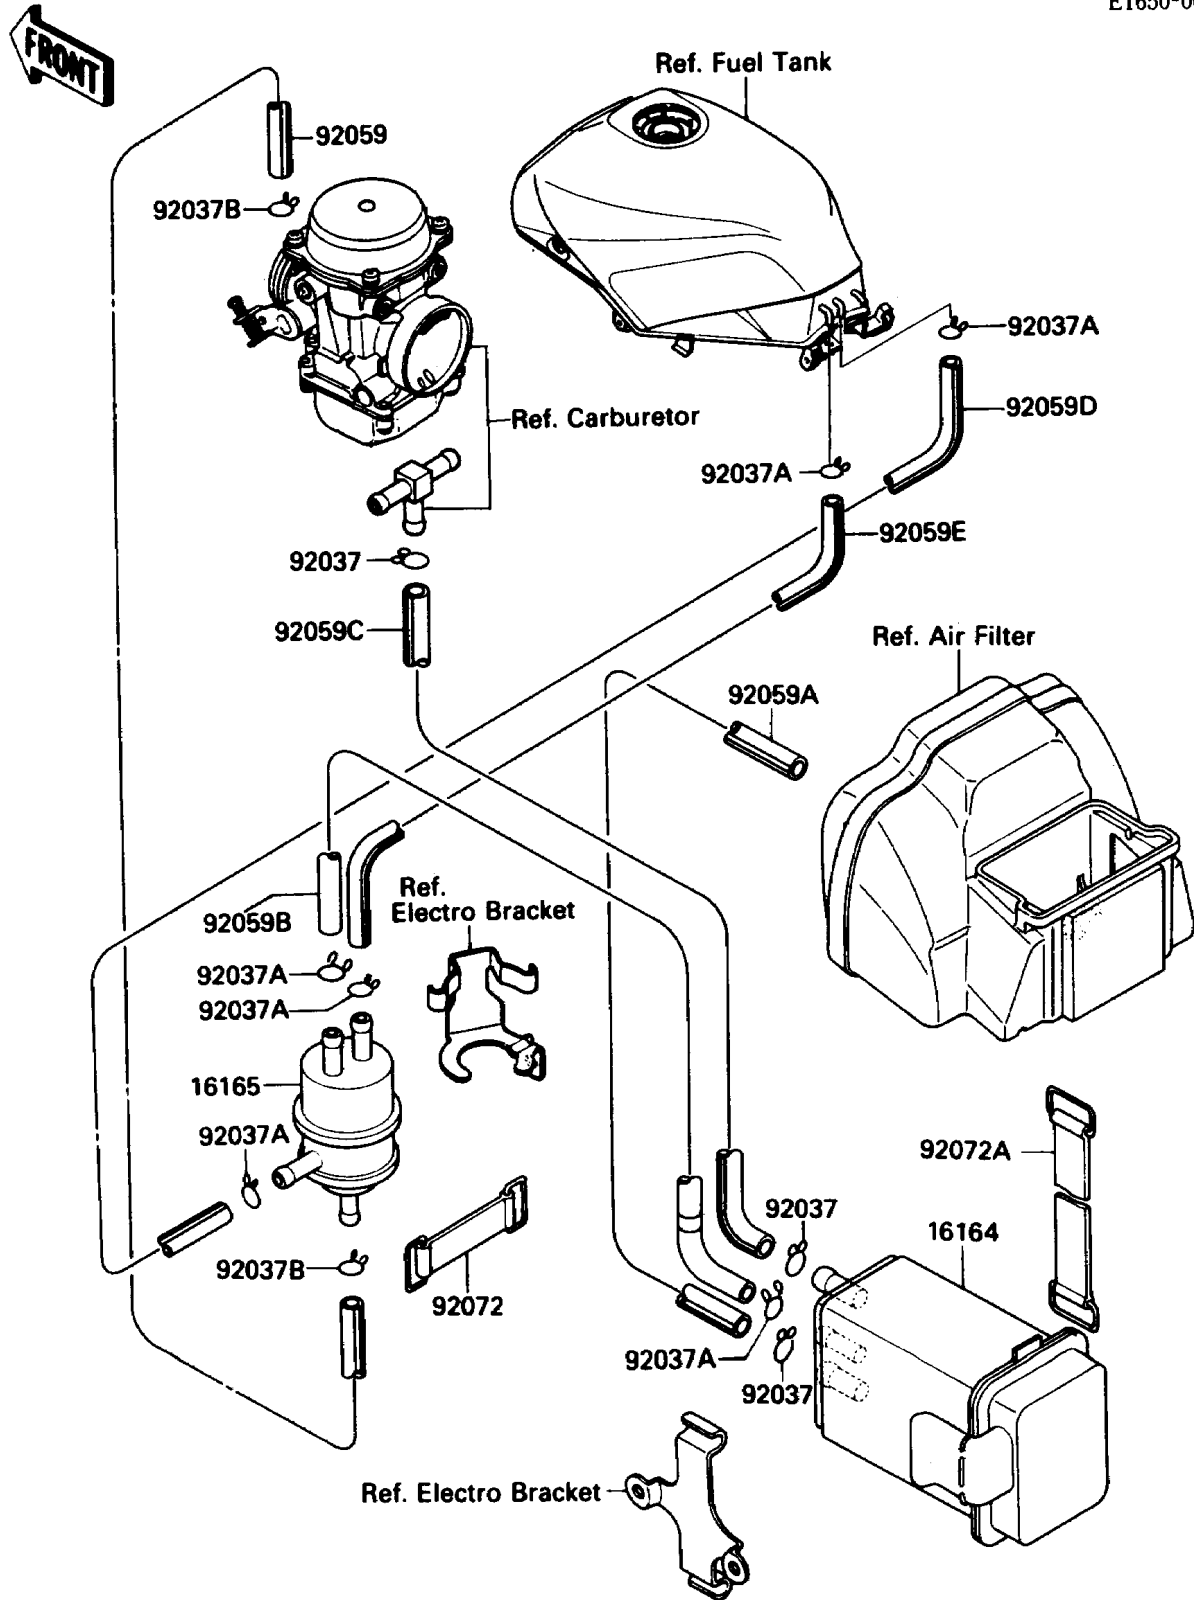

1989 Ninja® 750R PARTS DIAGRAM

Fuel Evaporative System

E1650-0023

1989 Ninja® 750R PARTS LIST

Fuel Evaporative System

ITEM NAME	PART NUMBER	QUANTITY
CANISTER (Ref # 16164)	16164-1064	1
SEPARATOR (Ref # 16165)	16165-1001	1
CLAMP,HOSE (Ref # 92037)	92037-1104	3
CLAMP,TUBE (Ref # 92037A)	92037-147	6
CLAMP (Ref # 92037B)	92037-1712	2
TUBE,4X9X550,WHITE (Ref # 92059)	92059-1760	1
TUBE,7X12X435,GREEN (Ref # 92059A)	92059-1761	1
TUBE,5X7.5X339,BLUE (Ref # 92059B)	92059-1762	1
TUBE,7X12X244,YELLOW (Ref # 92059C)	92059-1763	1
TUBE,5X10X350,RED (Ref # 92059D)	92059-1764	1
TUBE,5X10X235,BLUE (Ref # 92059E)	92059-1807	1
BAND,L=50 (Ref # 92072)	92072-066	1
BAND,BATTERY (Ref # 92072A)	92072-1188	1