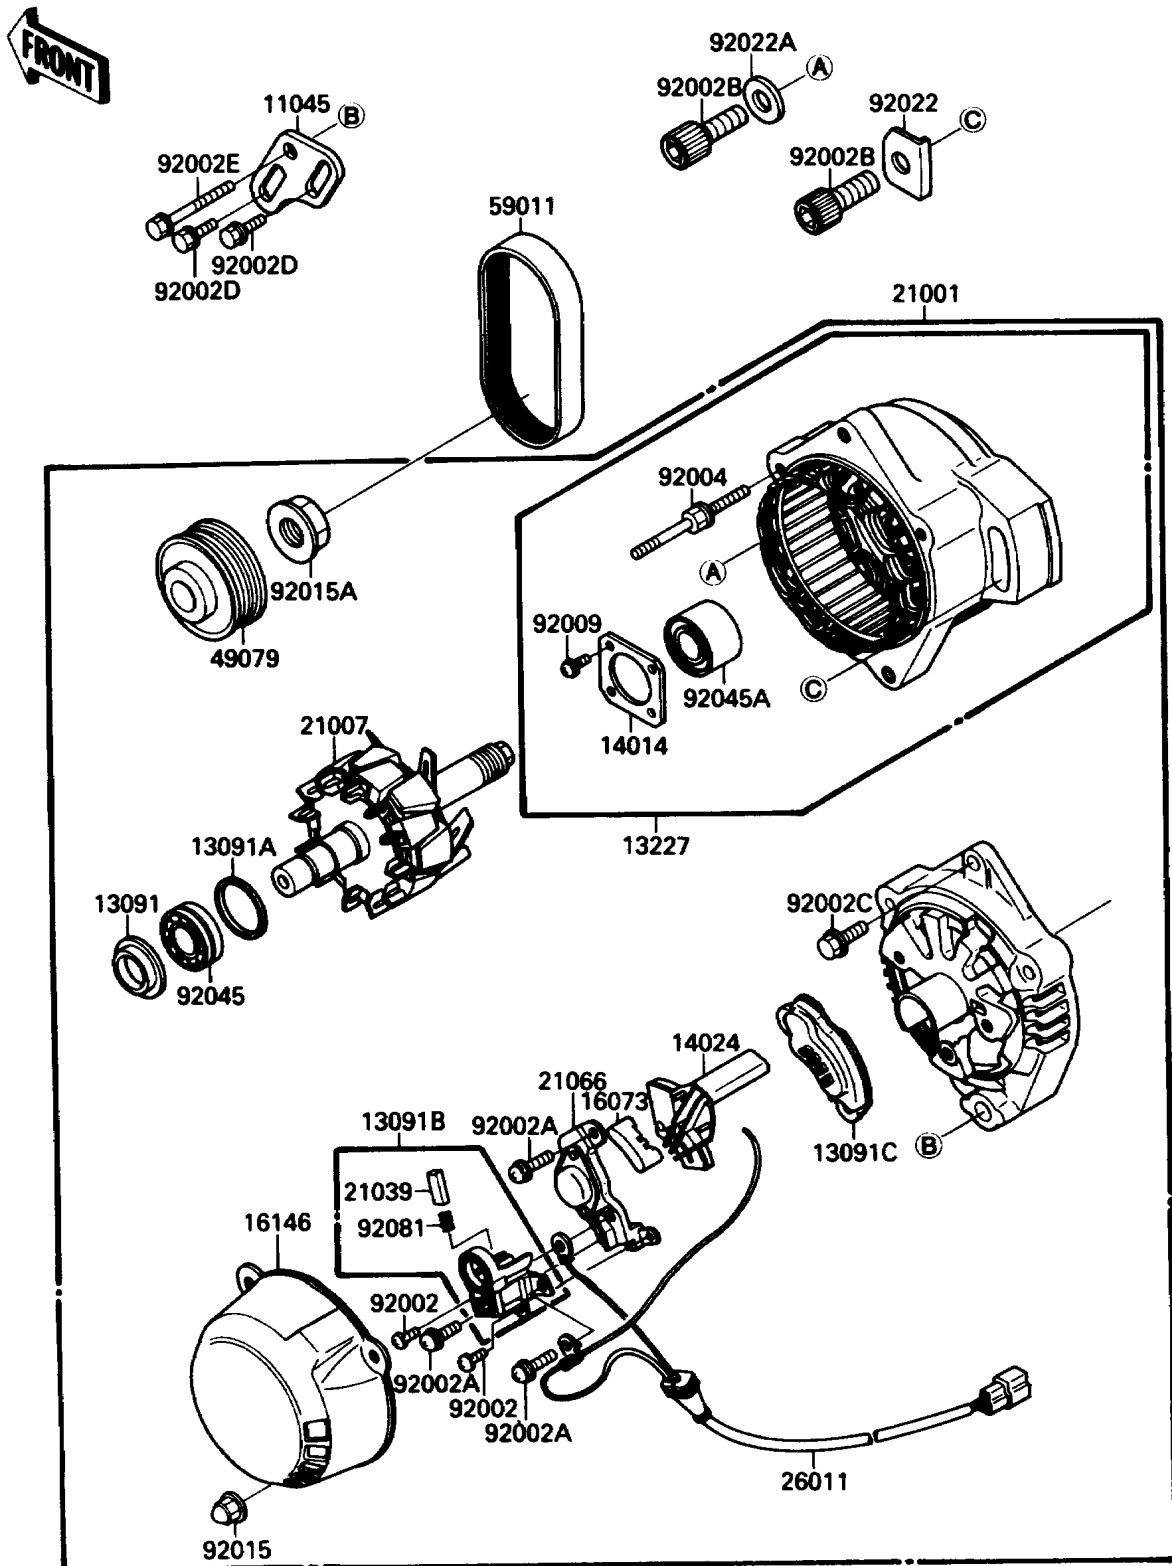

1987 NINJA® 750R PARTS DIAGRAM

Generator

E1810-0162

1987 NINJA® 750R PARTS LIST

Generator

ITEM NAME	PART NUMBER	QUANTITY
BRACKET,GENERATOR (Ref # 11045)	11045-1166	1
HOLDER,COVER (Ref # 13091)	13091-1327	1
HOLDER,BEARING (Ref # 13091A)	13091-1328	1
HOLDER,BRUSH (Ref # 13091B)	13091-1465	1
RECTIFIER (Ref # 13091C)	13091-1466	1
HOUSING,GENERATOR (Ref # 13227)	13227-1067	1
PLATE-POSITION (Ref # 14014)	14014-1085	1
COVER,RECTIFIER (Ref # 14024)	14025-1942	1
INSULATOR (Ref # 16073)	16073-1062	1
COVER-ASSY,GENERATOR (Ref # 16146)	16146-1076	1
GENERATOR (Ref # 21001)	21001-1077	1
ROTOR,GENERATOR (Ref # 21007)	21007-1158	1
BRUSH,CARBON (Ref # 21039)	21039-1052	2
REGULATOR-VOLTAGE (Ref # 21066)	21066-1056	1
WIRE-LEAD (Ref # 26011)	26011-1393	1
PULLEY-BELT (Ref # 49079)	49079-1052	1
BELT,GENERATOR (Ref # 59011)	59011-1052	1
SCREW,4X8 (Ref # 92002)	92002-1379	2
SCREW,5X17.5 (Ref # 92002A)	92002-1380	3
BOLT,SOCKET,10X45 (Ref # 92002B)	92002-1854	2
BOLT (Ref # 92002C)	92002-1919	1
BOLT,6X16 (Ref # 92002D)	92002-1933	2
BOLT,8X50 (Ref # 92002E)	92002-1934	1
STUD (Ref # 92004)	92004-1167	3
SCREW (Ref # 92009)	92009-1462	4
NUT,PULLEY LOCK (Ref # 92015)	92015-1650	1
NUT (Ref # 92015A)	92015-1657	3
WASHER (Ref # 92022)	92022-1819	1
WASHER,10.5X19X3.2 (Ref # 92022A)	92022-1820	1

1987 NINJA® 750R PARTS LIST

Generator

ITEM NAME	PART NUMBER	QUANTITY
BEARING-BALL,#6002NC (Ref # 92045)	92045-1133	1
BEARING-BALL (Ref # 92045A)	92045-1195	1
SPRING,BRUSH (Ref # 92081)	92081-1759	2