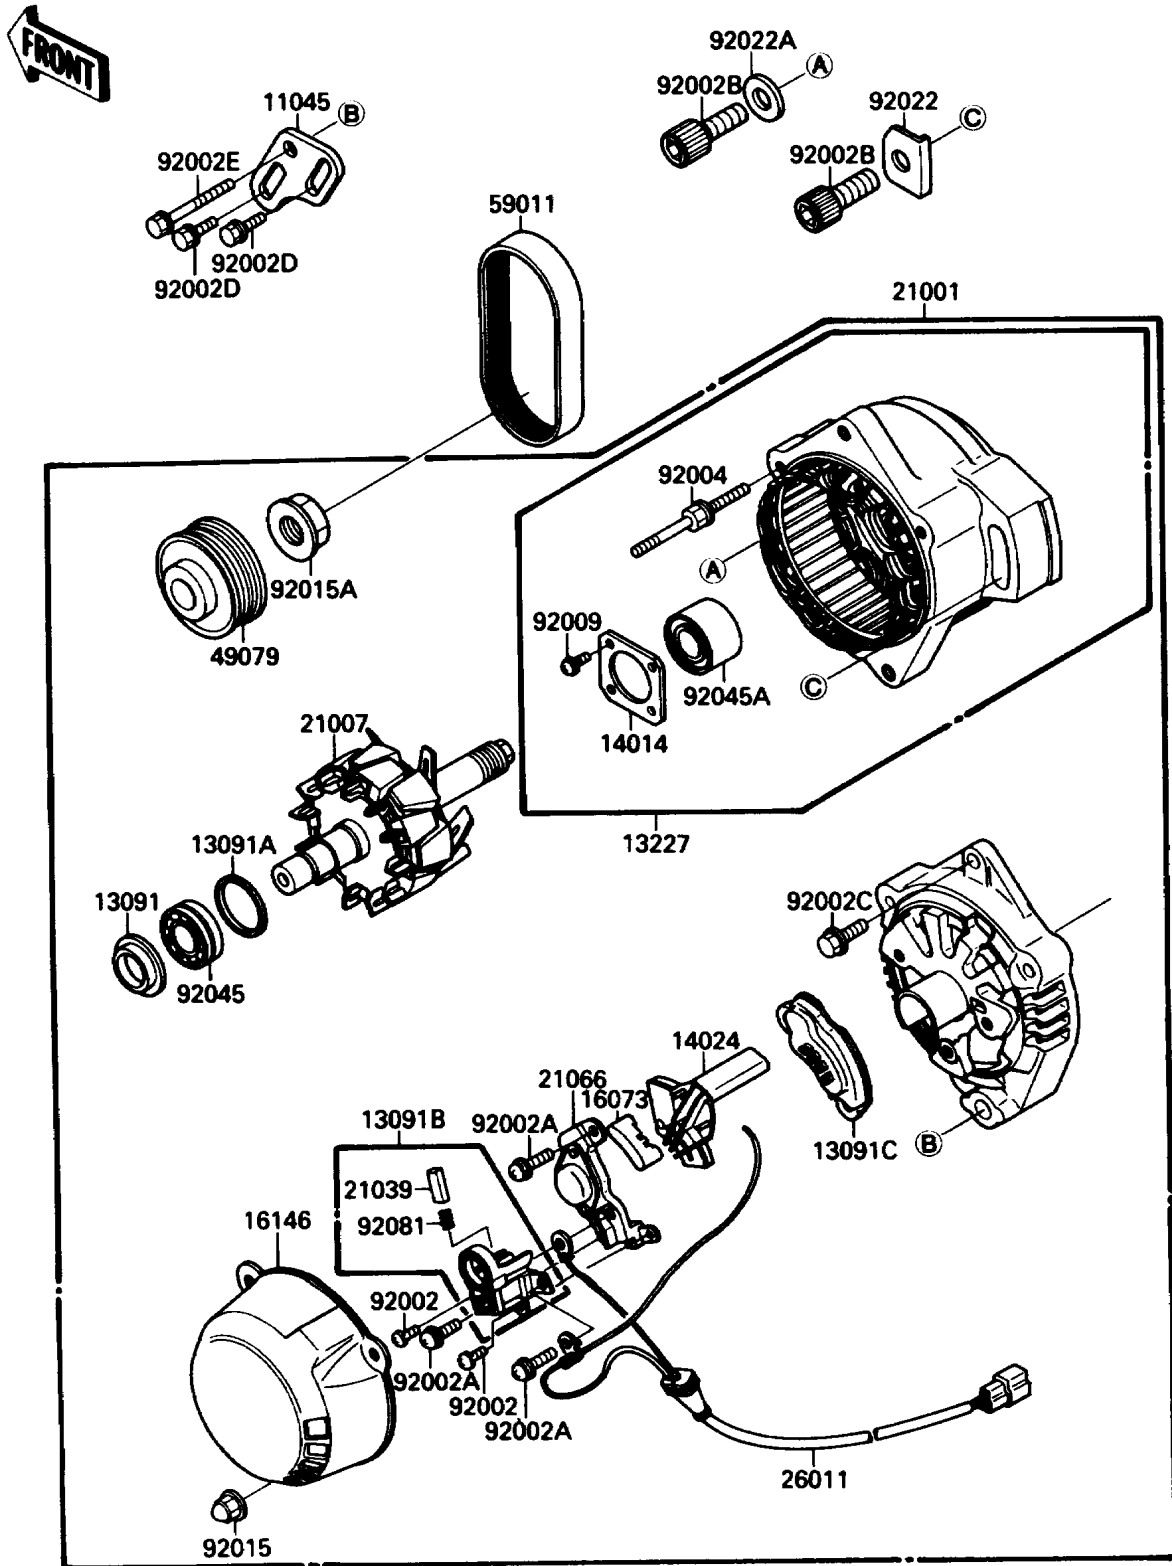

# 1988 NINJA® 750R PARTS DIAGRAM

Generator

E1810-0162

# 1988 NINJA® 750R PARTS LIST

## Generator

ITEM NAME	PART NUMBER	QUANTITY
BRACKET,GENERATOR (Ref # 11045)	11045-1166	1
HOLDER,COVER (Ref # 13091)	13091-1327	1
HOLDER,BEARING (Ref # 13091A)	13091-1328	1
HOLDER,BRUSH (Ref # 13091B)	13091-1465	1
RECTIFIER (Ref # 13091C)	13091-1466	1
HOUSING,GENERATOR (Ref # 13227)	13227-1067	1
PLATE-POSITION (Ref # 14014)	14014-1085	1
COVER,RECTIFIER (Ref # 14024)	14025-1942	1
INSULATOR (Ref # 16073)	16073-1062	1
COVER-ASSY,GENERATOR (Ref # 16146)	16146-1076	1
GENERATOR (Ref # 21001)	21001-1077	1
ROTOR,GENERATOR (Ref # 21007)	21007-1158	1
BRUSH,CARBON (Ref # 21039)	21039-1052	2
REGULATOR-VOLTAGE (Ref # 21066)	21066-1056	1
WIRE-LEAD (Ref # 26011)	26011-1393	1
PULLEY-BELT (Ref # 49079)	49079-1052	1
BELT,GENERATOR (Ref # 59011)	59011-1052	1
SCREW,4X8 (Ref # 92002)	92002-1379	2
SCREW,5X17.5 (Ref # 92002A)	92002-1380	3
BOLT,SOCKET,10X45 (Ref # 92002B)	92002-1854	2
BOLT (Ref # 92002C)	92002-1919	1
BOLT,6X16 (Ref # 92002D)	92002-1933	2
BOLT,8X50 (Ref # 92002E)	92002-1934	1
STUD (Ref # 92004)	92004-1167	3
SCREW (Ref # 92009)	92009-1462	4
NUT,PULLEY LOCK (Ref # 92015)	92015-1650	1
NUT (Ref # 92015A)	92015-1657	3
WASHER (Ref # 92022)	92022-1819	1
WASHER,10.5X19X3.2 (Ref # 92022A)	92022-1820	1

## Generator

ITEM NAME	PART NUMBER	QUANTITY
BEARING-BALL,#6002NC (Ref # 92045)	92045-1133	1
BEARING-BALL (Ref # 92045A)	92045-1195	1
SPRING,BRUSH (Ref # 92081)	92081-1759	2