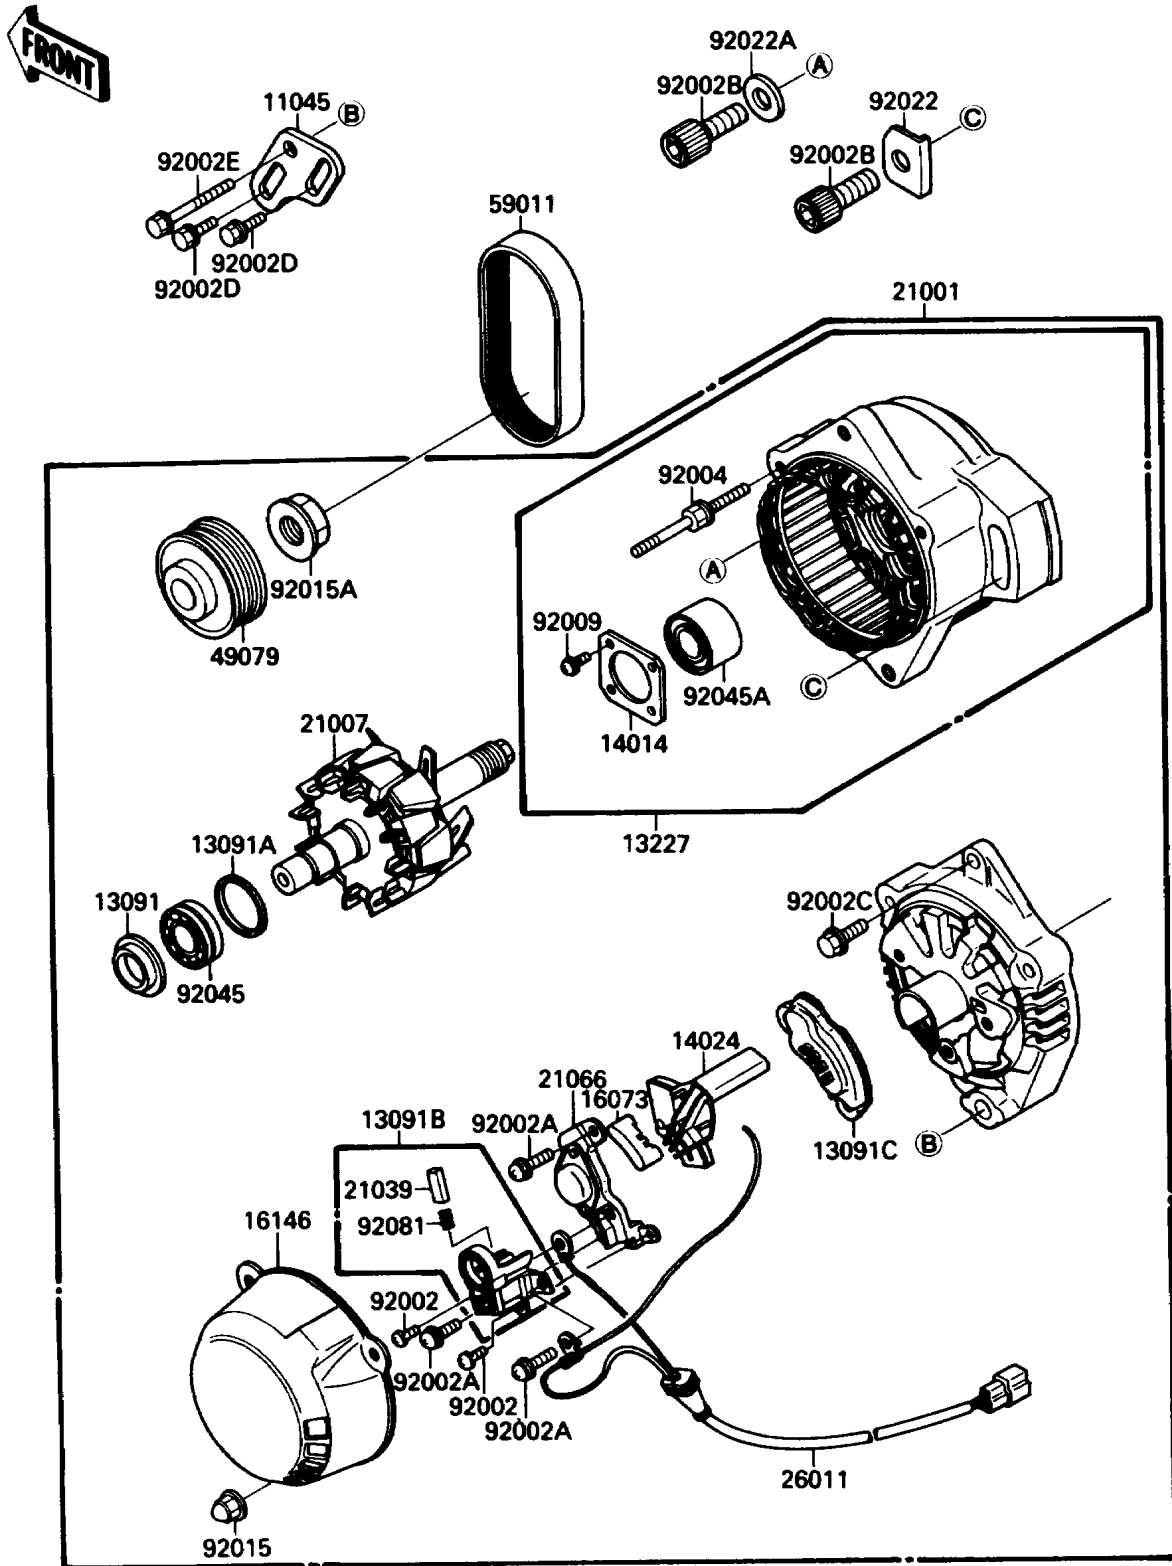

# 1989 Ninja<sup>®</sup> 750R PARTS DIAGRAM

Generator

E1810-0162

## Generator

ITEM NAME	PART NUMBER	QUANTITY
BRACKET,GENERATOR (Ref # 11045)	11045-1166	1
HOLDER,COVER (Ref # 13091)	13091-1327	1
HOLDER,BEARING (Ref # 13091A)	13091-1328	1
HOLDER,BRUSH (Ref # 13091B)	13091-1465	1
RECTIFIER (Ref # 13091C)	13091-1466	1
HOUSING,GENERATOR (Ref # 13227)	13227-1067	1
PLATE-POSITION (Ref # 14014)	14014-1085	1
COVER,RECTIFIER (Ref # 14024)	14025-1942	1
INSULATOR (Ref # 16073)	16073-1062	1
COVER-ASSY,GENERATOR (Ref # 16146)	16146-1076	1
GENERATOR (Ref # 21001)	21001-1077	1
ROTOR,GENERATOR (Ref # 21007)	21007-1158	1
BRUSH,CARBON (Ref # 21039)	21039-1052	2
REGULATOR-VOLTAGE (Ref # 21066)	21066-1056	1
WIRE-LEAD (Ref # 26011)	26011-1393	1
PULLEY-BELT (Ref # 49079)	49079-1052	1
BELT,GENERATOR (Ref # 59011)	59011-1052	1
SCREW,4X8 (Ref # 92002)	92002-1379	2
SCREW,5X17.5 (Ref # 92002A)	92002-1380	3
BOLT,SOCKET,10X45 (Ref # 92002B)	92002-1854	2
BOLT (Ref # 92002C)	92002-1919	1
BOLT,6X16 (Ref # 92002D)	92002-1933	2
BOLT,8X50 (Ref # 92002E)	92002-1934	1
STUD (Ref # 92004)	92004-1167	3
SCREW (Ref # 92009)	92009-1462	4
NUT,PULLEY LOCK (Ref # 92015)	92015-1650	1
NUT (Ref # 92015A)	92015-1657	3
WASHER (Ref # 92022)	92022-1819	1
WASHER,10.5X19X3.2 (Ref # 92022A)	92022-1820	1

## Generator

ITEM NAME	PART NUMBER	QUANTITY
BEARING-BALL,#6002NC (Ref # 92045)	92045-1133	1
BEARING-BALL (Ref # 92045A)	92045-1195	1
SPRING,BRUSH (Ref # 92081)	92081-1759	2