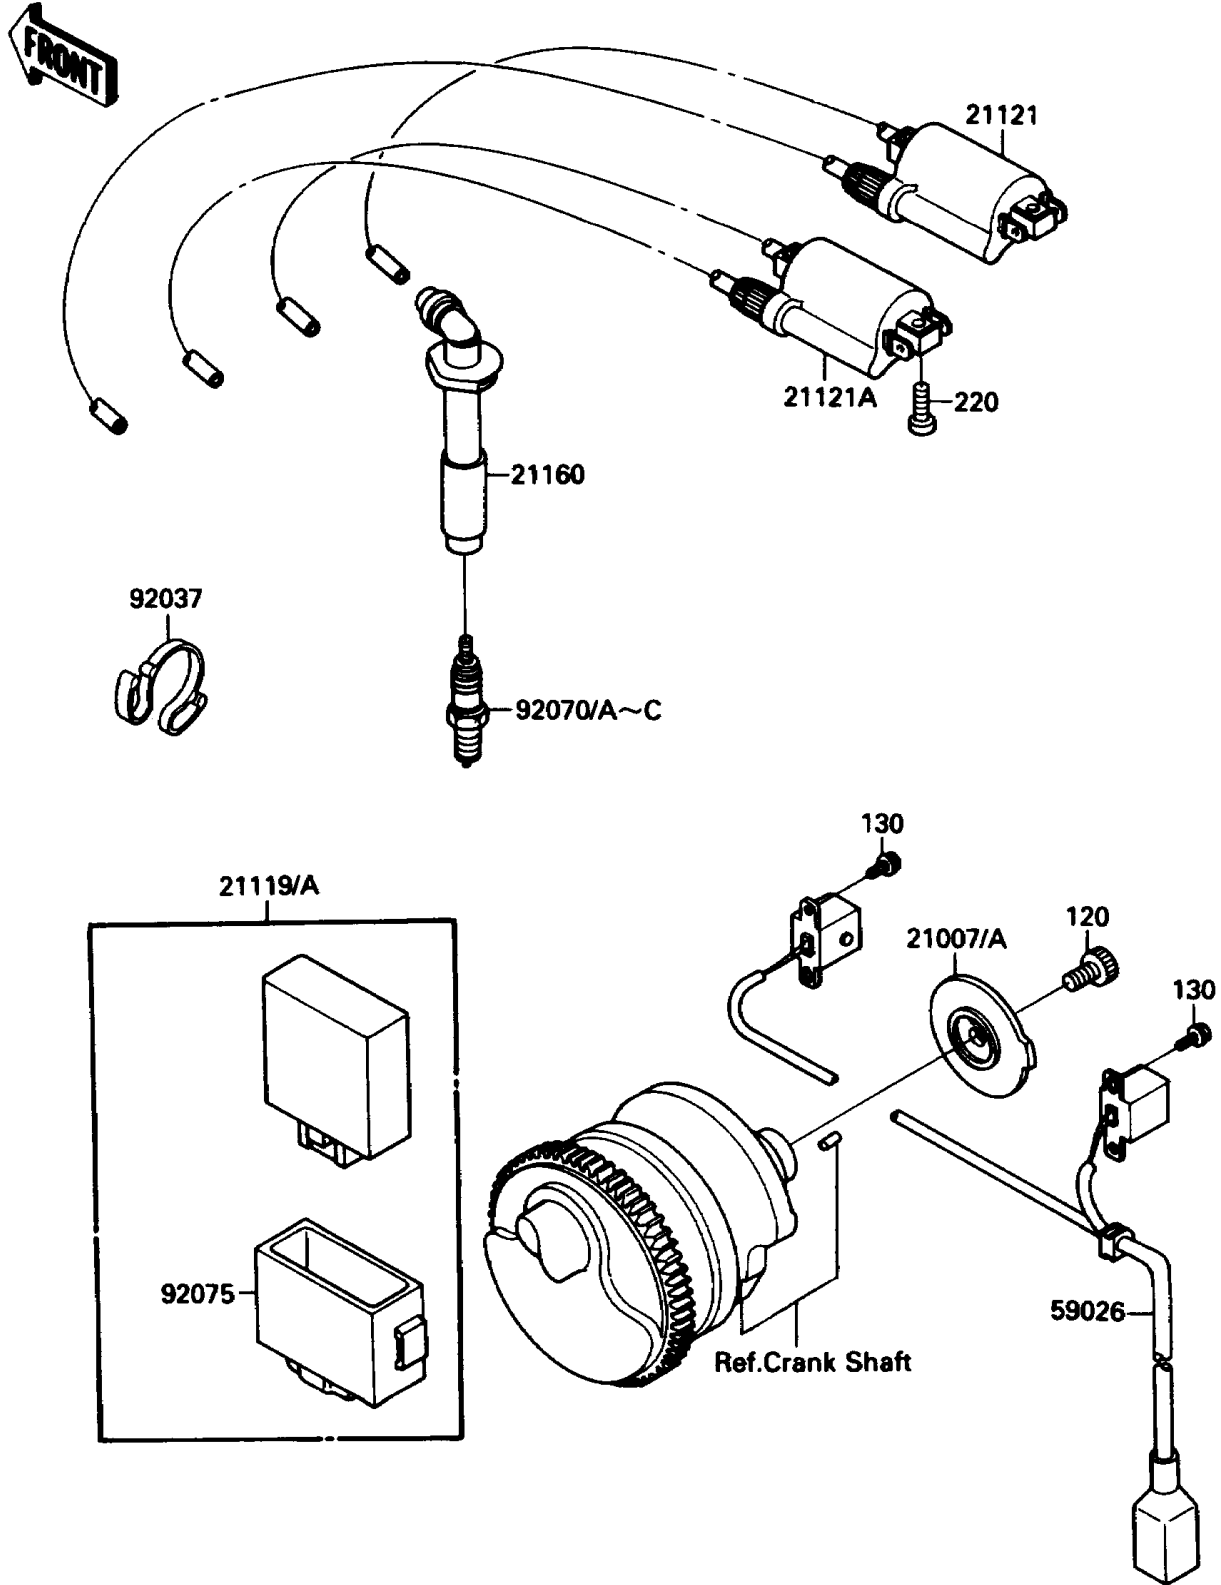

1987 NINJA® 750R PARTS DIAGRAM

Ignition System

E1830-0258

1987 NINJA® 750R PARTS LIST

Ignition System

ITEM NAME	PART NUMBER	QUANTITY
BOLT-SOCKET,8X20 (Ref # 120)	120P0820	1
BOLT-FLANGED (Ref # 130)	130G0512	4
SCREW-PAN-CROS,6X18 (Ref # 220)	220B0618	4
COIL-IGNITION,#1 (Ref # 21121)	21121-1149	1
COIL-IGNITION,#2 (Ref # 21121A)	21121-1150	1
CAP-ASSY-PLUG (Ref # 21160)	21160-1068	4
COIL-PULSING (Ref # 59026)	59026-1081	1
CLAMP (Ref # 92037)	92037-1887	2
DAMPER,IGNITER (Ref # 92075)	92075-1592	1
ROTOR,PULSING COIL (Ref # 21007)	21007-1148	1
ROTOR,PULSING COIL (Ref # 21007A)	21007-1160	1
IGNITER (Ref # 21119)	21119-1204	1
IGNITER (Ref # 21119A)	21119-1222	1
PLUG-SPARK,X24ESR-U(ND) (Ref # 92070)		4
PLUG-SPARK,D8EA(NGK) (Ref # 92070A)	92070-1011	4
PLUG-SPARK,X24ES-U(ND) (Ref # 92070B)		4
PLUG-SPARK,DR8ES-L(NGK) (Ref # 92070C)	92070-1116	4