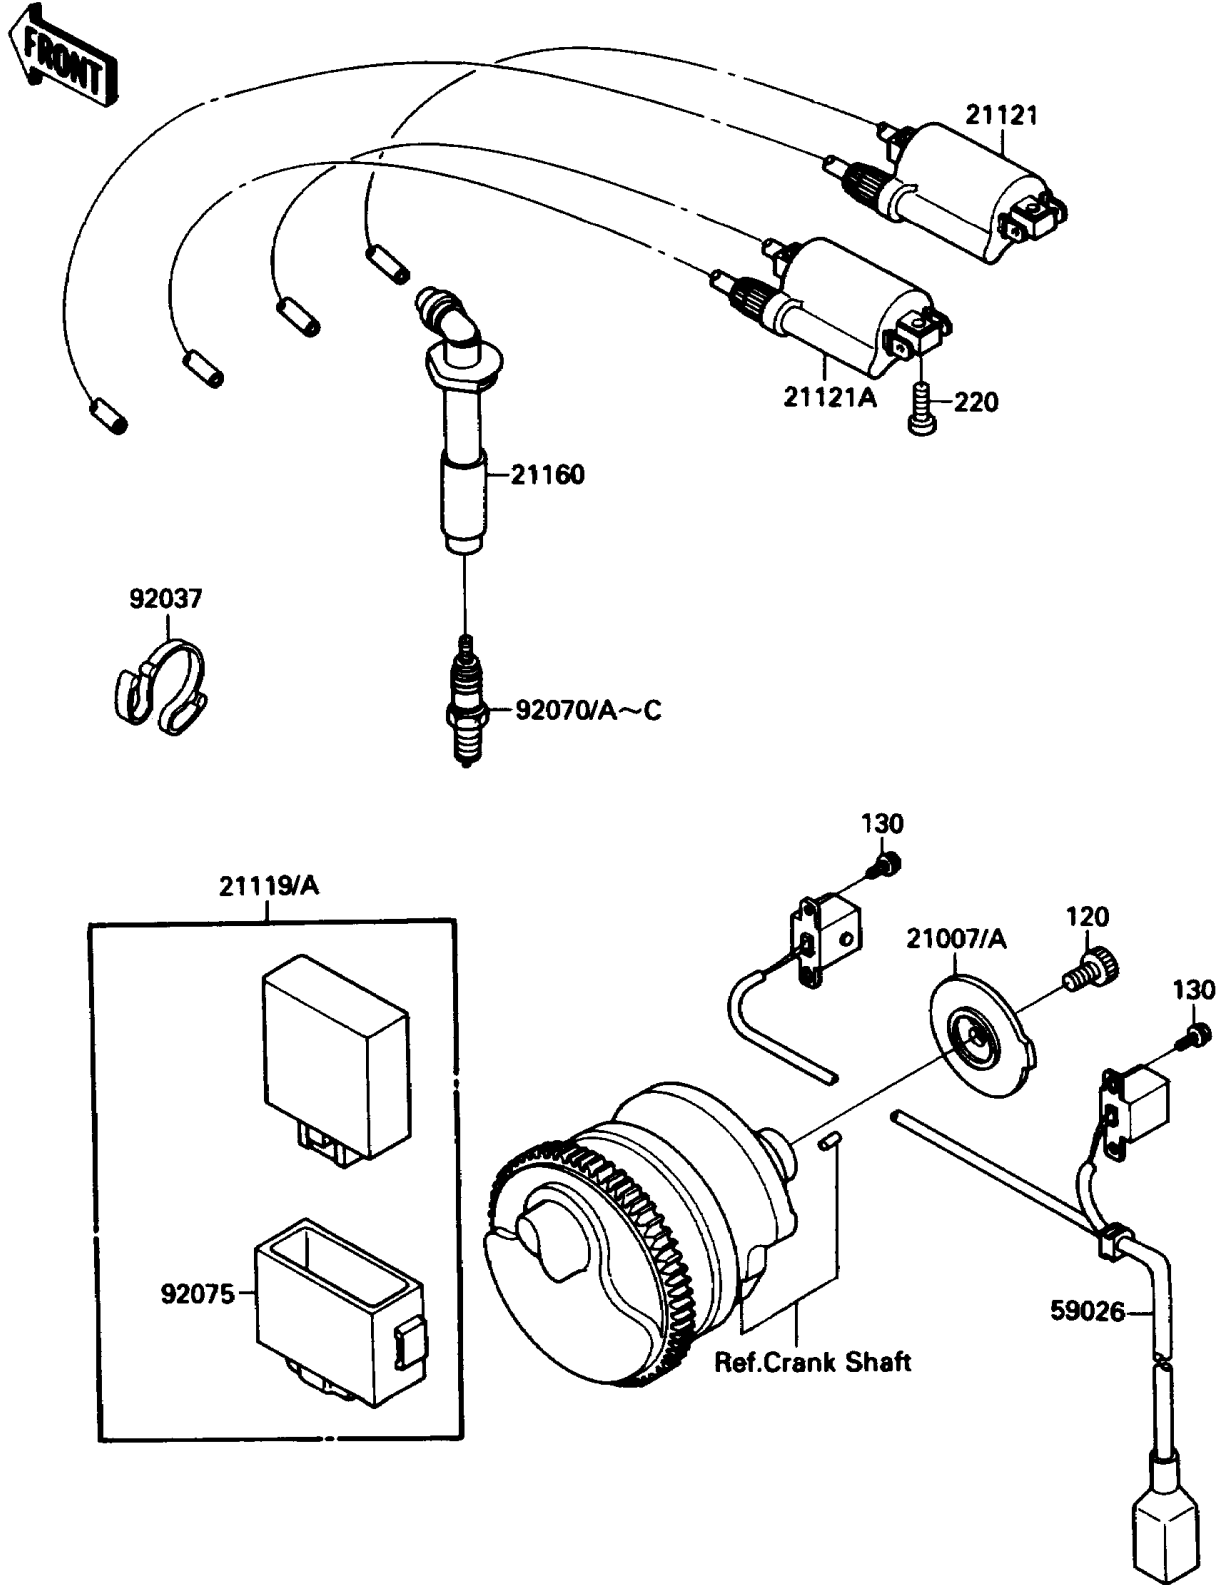

1988 NINJA® 750R PARTS DIAGRAM

Ignition System

E1830-0258

1988 NINJA® 750R PARTS LIST

Ignition System

ITEM NAME	PART NUMBER	QUANTITY
BOLT-SOCKET,8X20 (Ref # 120)	120P0820	1
BOLT-FLANGED (Ref # 130)	130G0512	4
SCREW-PAN-CROS,6X18 (Ref # 220)	220B0618	4
COIL-IGNITION,#1 (Ref # 21121)	21121-1149	1
COIL-IGNITION,#2 (Ref # 21121A)	21121-1150	1
CAP-ASSY-PLUG (Ref # 21160)	21160-1068	4
COIL-PULSING (Ref # 59026)	59026-1081	1
CLAMP (Ref # 92037)	92037-1887	2
DAMPER,IGNITER (Ref # 92075)	92075-1592	1
ROTOR,PULSING COIL (Ref # 21007)	21007-1148	1
ROTOR,PULSING COIL (Ref # 21007A)	21007-1160	1
IGNITER (Ref # 21119)	21119-1204	1
IGNITER (Ref # 21119A)	21119-1222	1
PLUG-SPARK,X24ESR-U(ND) (Ref # 92070)		4
PLUG-SPARK,D8EA(NGK) (Ref # 92070A)	92070-1011	4
PLUG-SPARK,X24ES-U(ND) (Ref # 92070B)		4
PLUG-SPARK,DR8ES-L(NGK) (Ref # 92070C)	92070-1116	4