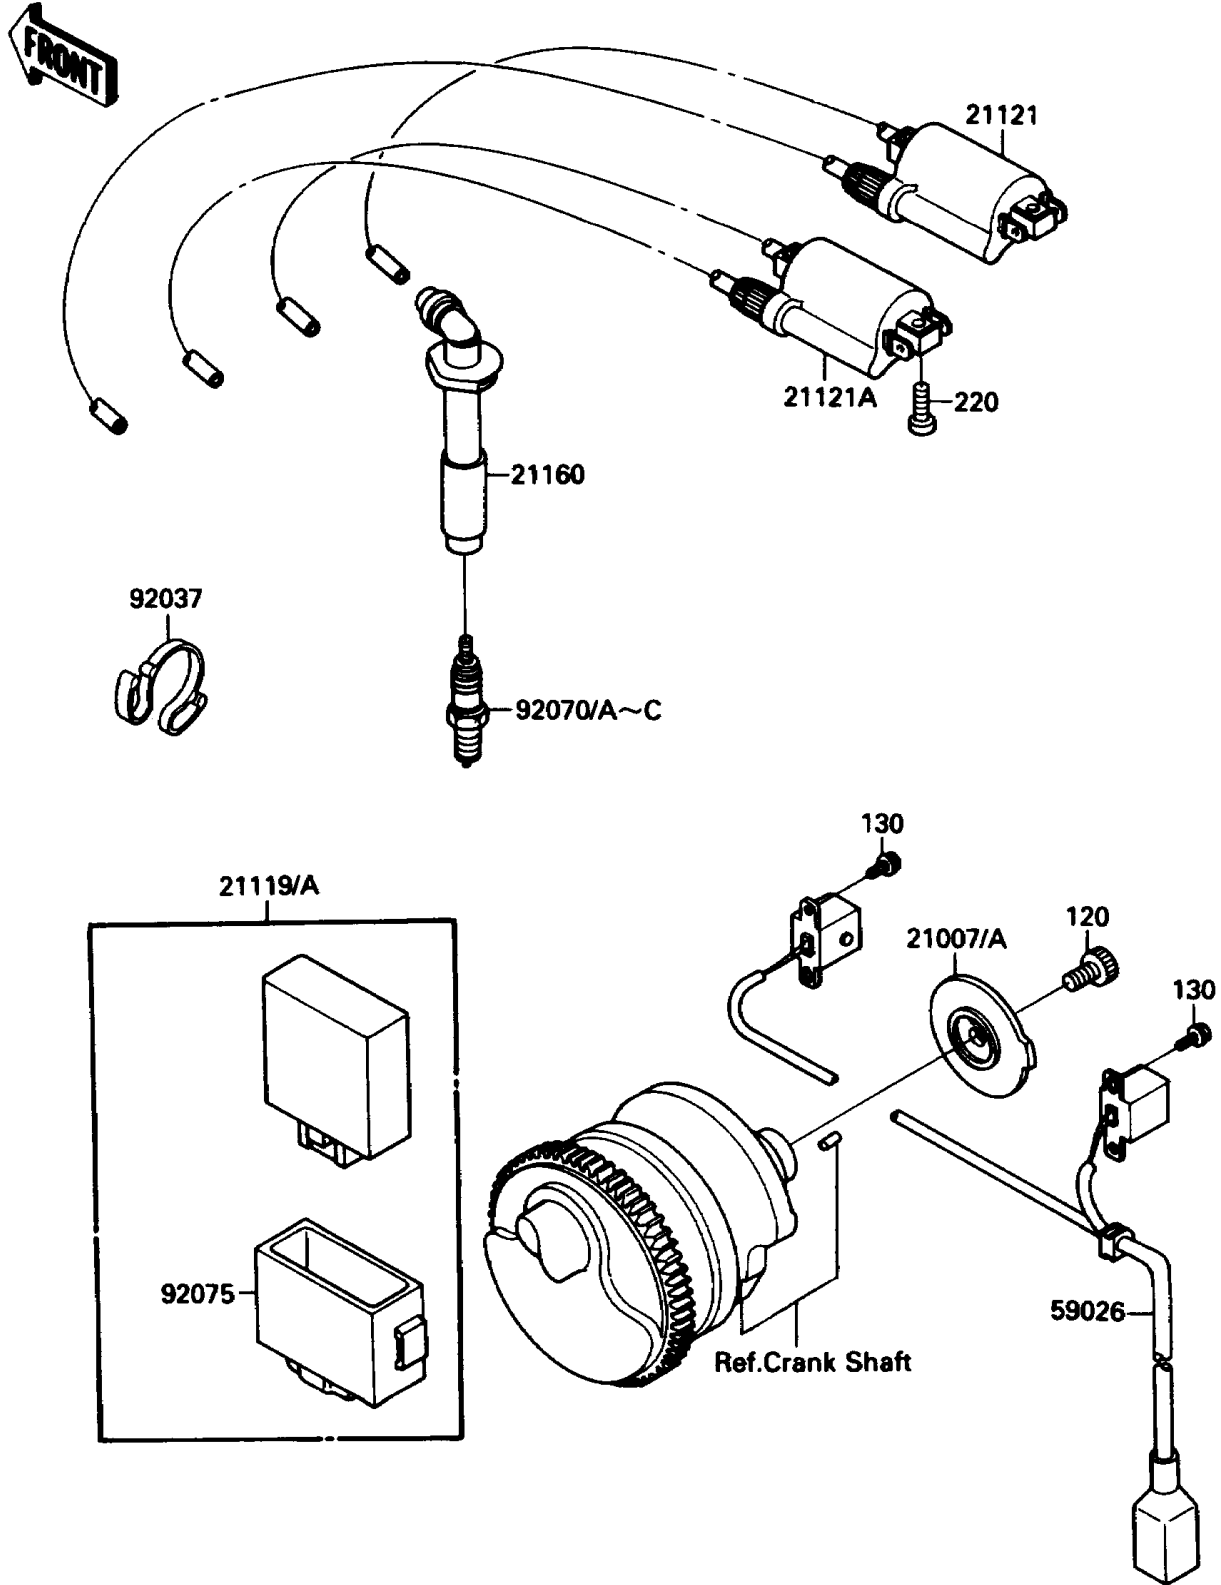

1989 Ninja® 750R PARTS DIAGRAM

Ignition System

E1830-0258

1989 Ninja® 750R PARTS LIST

Ignition System

ITEM NAME	PART NUMBER	QUANTITY
BOLT-SOCKET,8X20 (Ref # 120)	120P0820	1
BOLT-FLANGED (Ref # 130)	130G0512	4
SCREW-PAN-CROS,6X18 (Ref # 220)	220B0618	4
COIL-IGNITION,#1 (Ref # 21121)	21121-1149	1
COIL-IGNITION,#2 (Ref # 21121A)	21121-1150	1
CAP-ASSY-PLUG (Ref # 21160)	21160-1068	4
COIL-PULSING (Ref # 59026)	59026-1081	1
CLAMP (Ref # 92037)	92037-1887	2
PLUG-SPARK,D8EA(NGK) (Ref # 92070A)	92070-1011	4
PLUG-SPARK,X24ES-U(ND) (Ref # 92070B)		4
DAMPER,IGNITER (Ref # 92075)	92075-1592	1
ROTOR,PULSING COIL (Ref # 21007)	21007-1148	1
ROTOR,PULSING COIL (Ref # 21007A)	21007-1160	1
IGNITER (Ref # 21119)	21119-1204	1
IGNITER (Ref # 21119A)	21119-1222	1