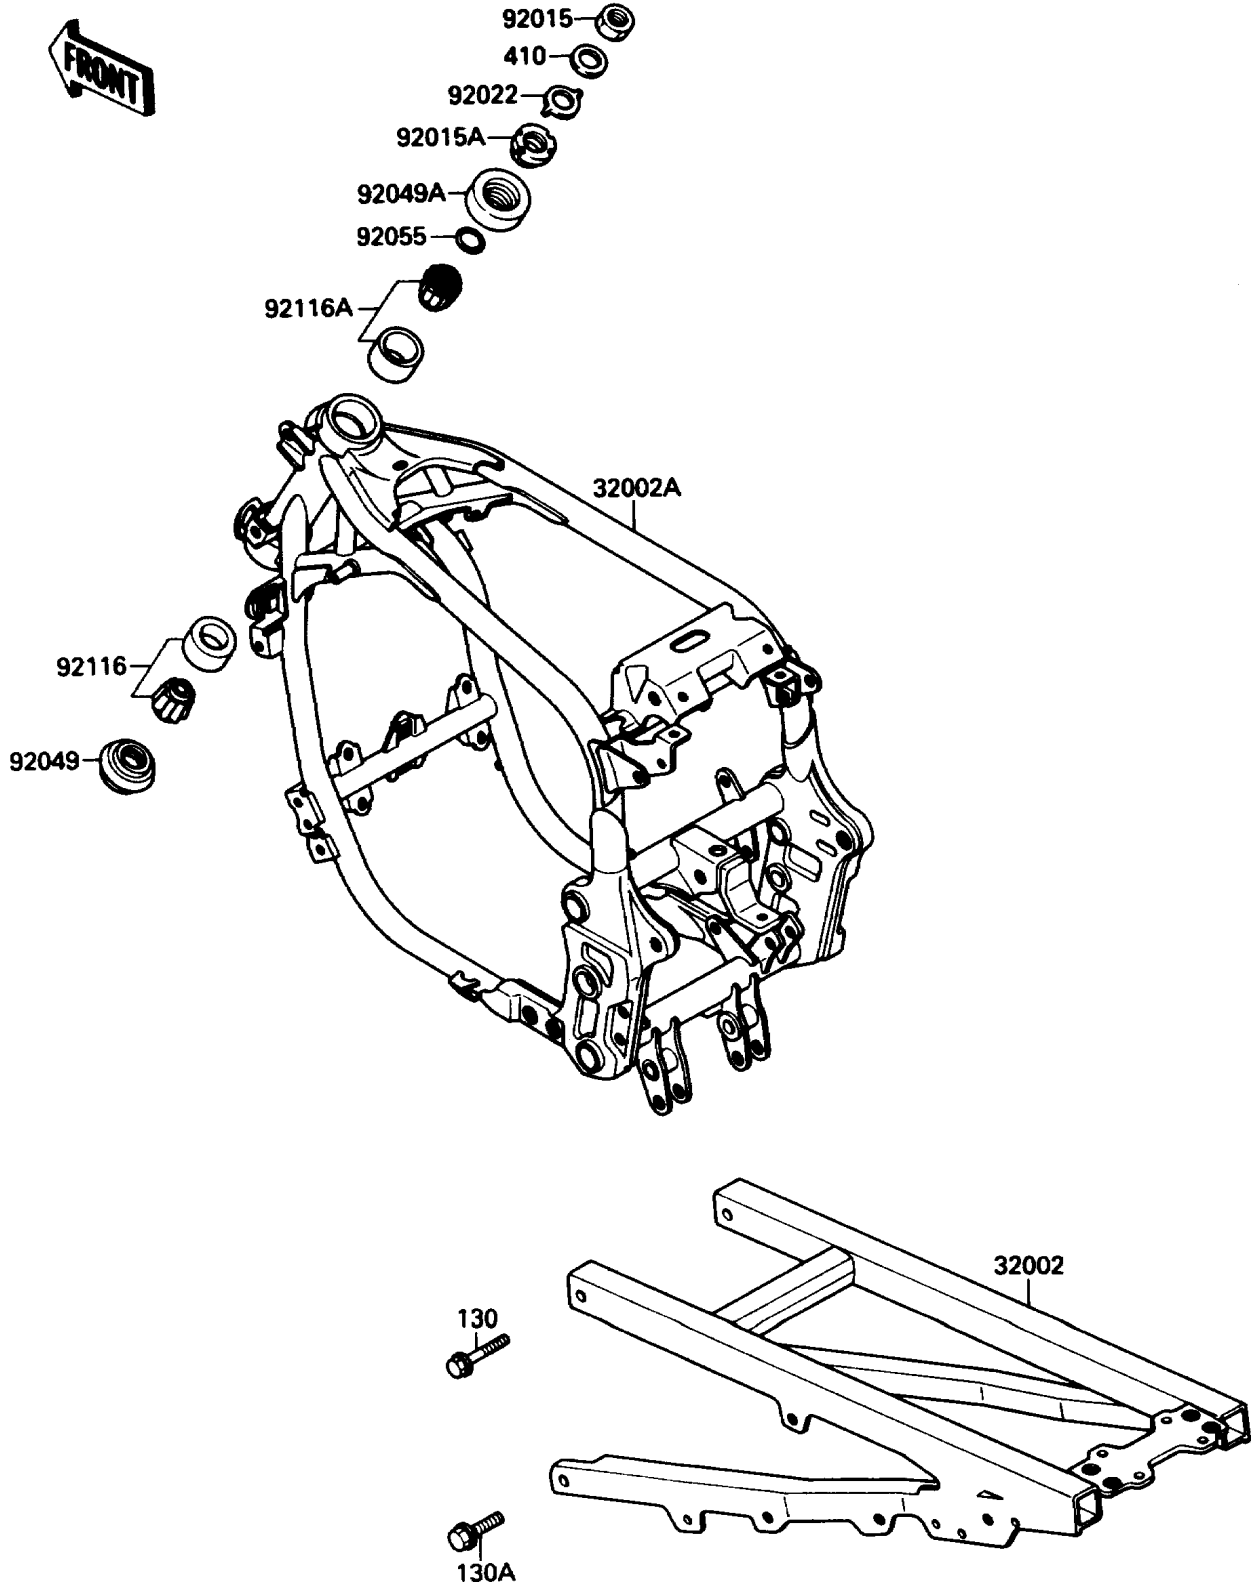

1987 NINJA® 750R PARTS DIAGRAM

Frame

F2120-0301

1987 NINJA® 750R PARTS LIST

Frame

ITEM NAME	PART NUMBER	QUANTITY
BOLT-FLANGED,8X30 (Ref # 130)	130J0830	2
BOLT-FLANGED,10X20 (Ref # 130A)	130J1020	2
W-PLAIN-S (Ref # 410)	410F1800	1
FRAME-COMP,AL,RR (Ref # 32002)	32002-1917	1
FRAME-COMP,FR (Ref # 32002A)	32002-1945	1
NUT,18MM (Ref # 92015)	92015-1404	1
NUT,25MM,T=12 (Ref # 92015A)	92015-1546	1
WASHER,CLAW,18.5X30X2.3 (Ref # 92022)	92022-1555	1
SEAL-OIL,XMHE36X52X4J (Ref # 92049)	92049-1162	1
SEAL-OIL,STEERING STEM (Ref # 92049A)	92049-1214	1
RING-O,24.7MM (Ref # 92055)	92055-1160	1
BEARING-ROLLER,HR320/28XJ (Ref # 92116)	92116-1009	1
BEARING-ROLLER,HI-CAP32005JR-1 (Ref # 92116A)	92116-1056	1