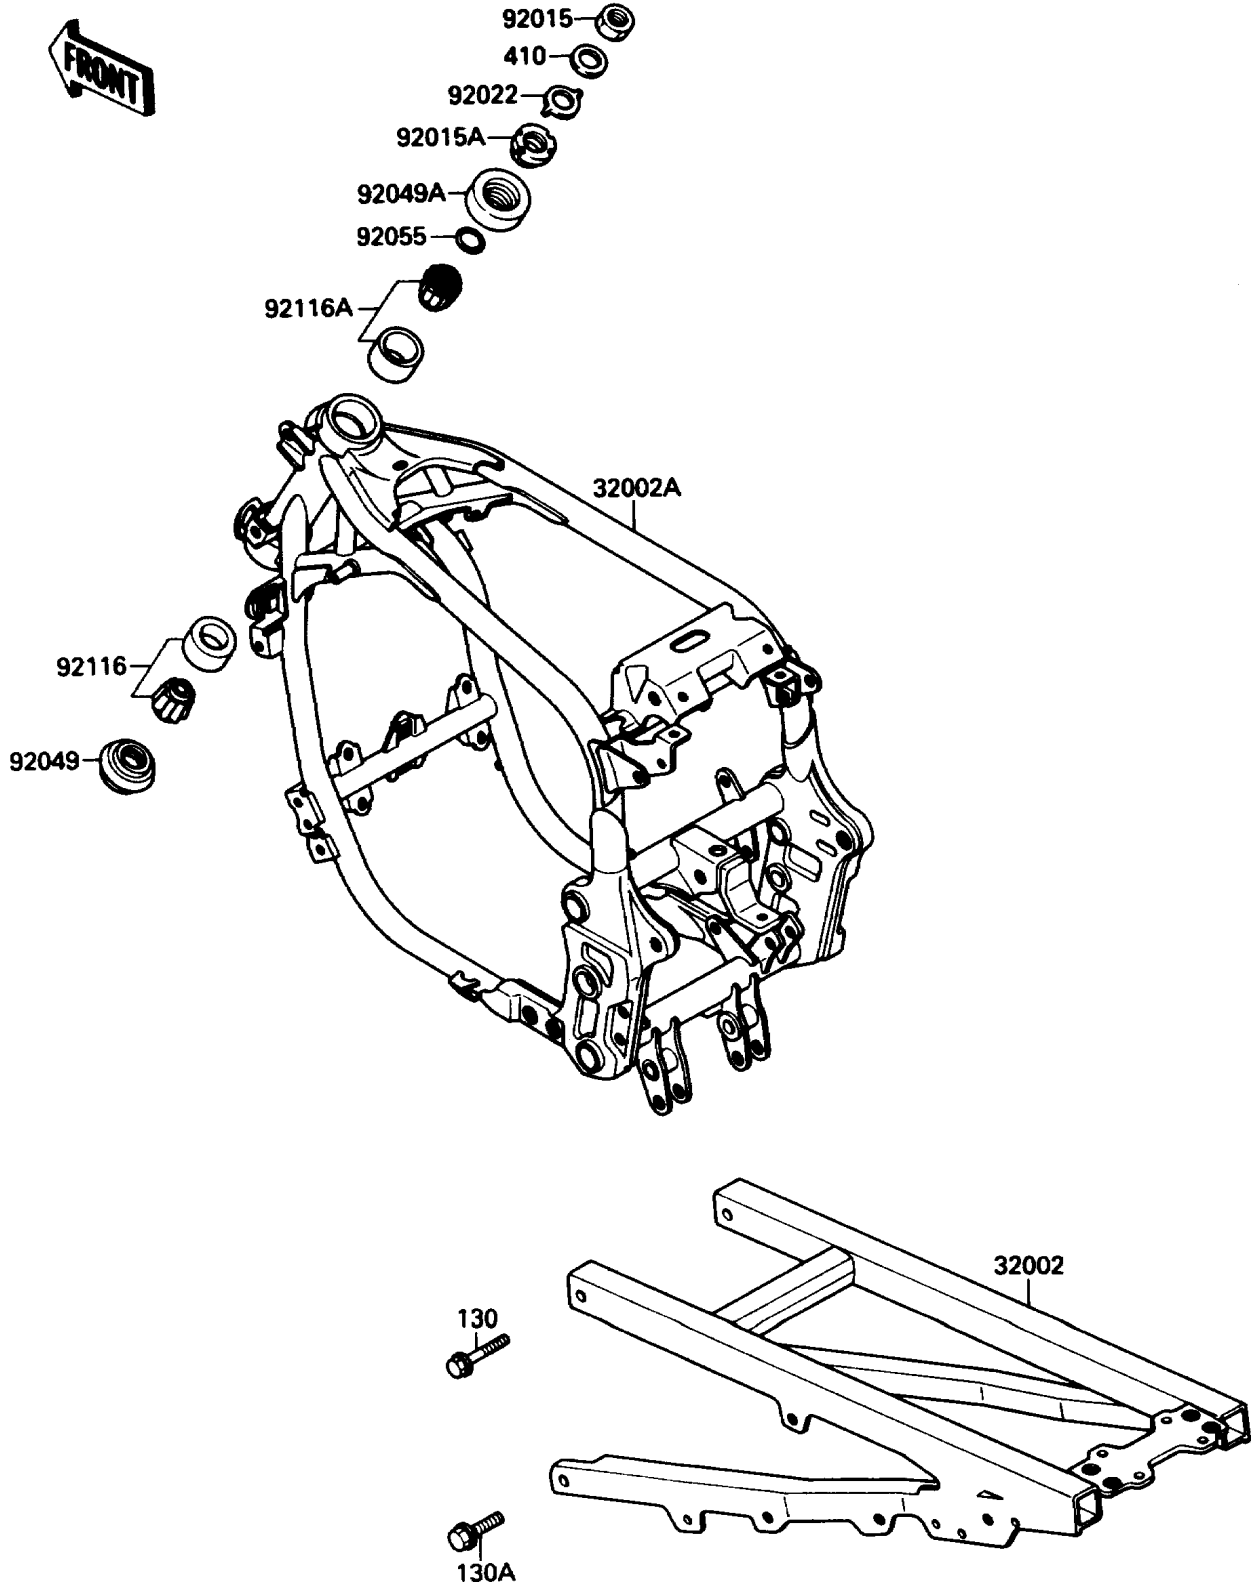

1988 NINJA® 750R PARTS DIAGRAM

Frame

F2120-0301

1988 NINJA® 750R PARTS LIST

Frame

ITEM NAME	PART NUMBER	QUANTITY
BOLT-FLANGED,8X30 (Ref # 130)	130J0830	2
BOLT-FLANGED,10X20 (Ref # 130A)	130J1020	2
W-PLAIN-S (Ref # 410)	410F1800	1
FRAME-COMP,AL,RR (Ref # 32002)	32002-1917	1
FRAME-COMP,FR (Ref # 32002A)	32002-1945	1
NUT,18MM (Ref # 92015)	92015-1404	1
NUT,25MM,T=12 (Ref # 92015A)	92015-1546	1
WASHER,CLAW,18.5X30X2.3 (Ref # 92022)	92022-1555	1
SEAL-OIL,XMHE36X52X4J (Ref # 92049)	92049-1162	1
SEAL-OIL,STEERING STEM (Ref # 92049A)	92049-1214	1
RING-O,24.7MM (Ref # 92055)	92055-1160	1
BEARING-ROLLER,HR320/28XJ (Ref # 92116)	92116-1009	1
BEARING-ROLLER,HI-CAP32005JR-1 (Ref # 92116A)	92116-1056	1