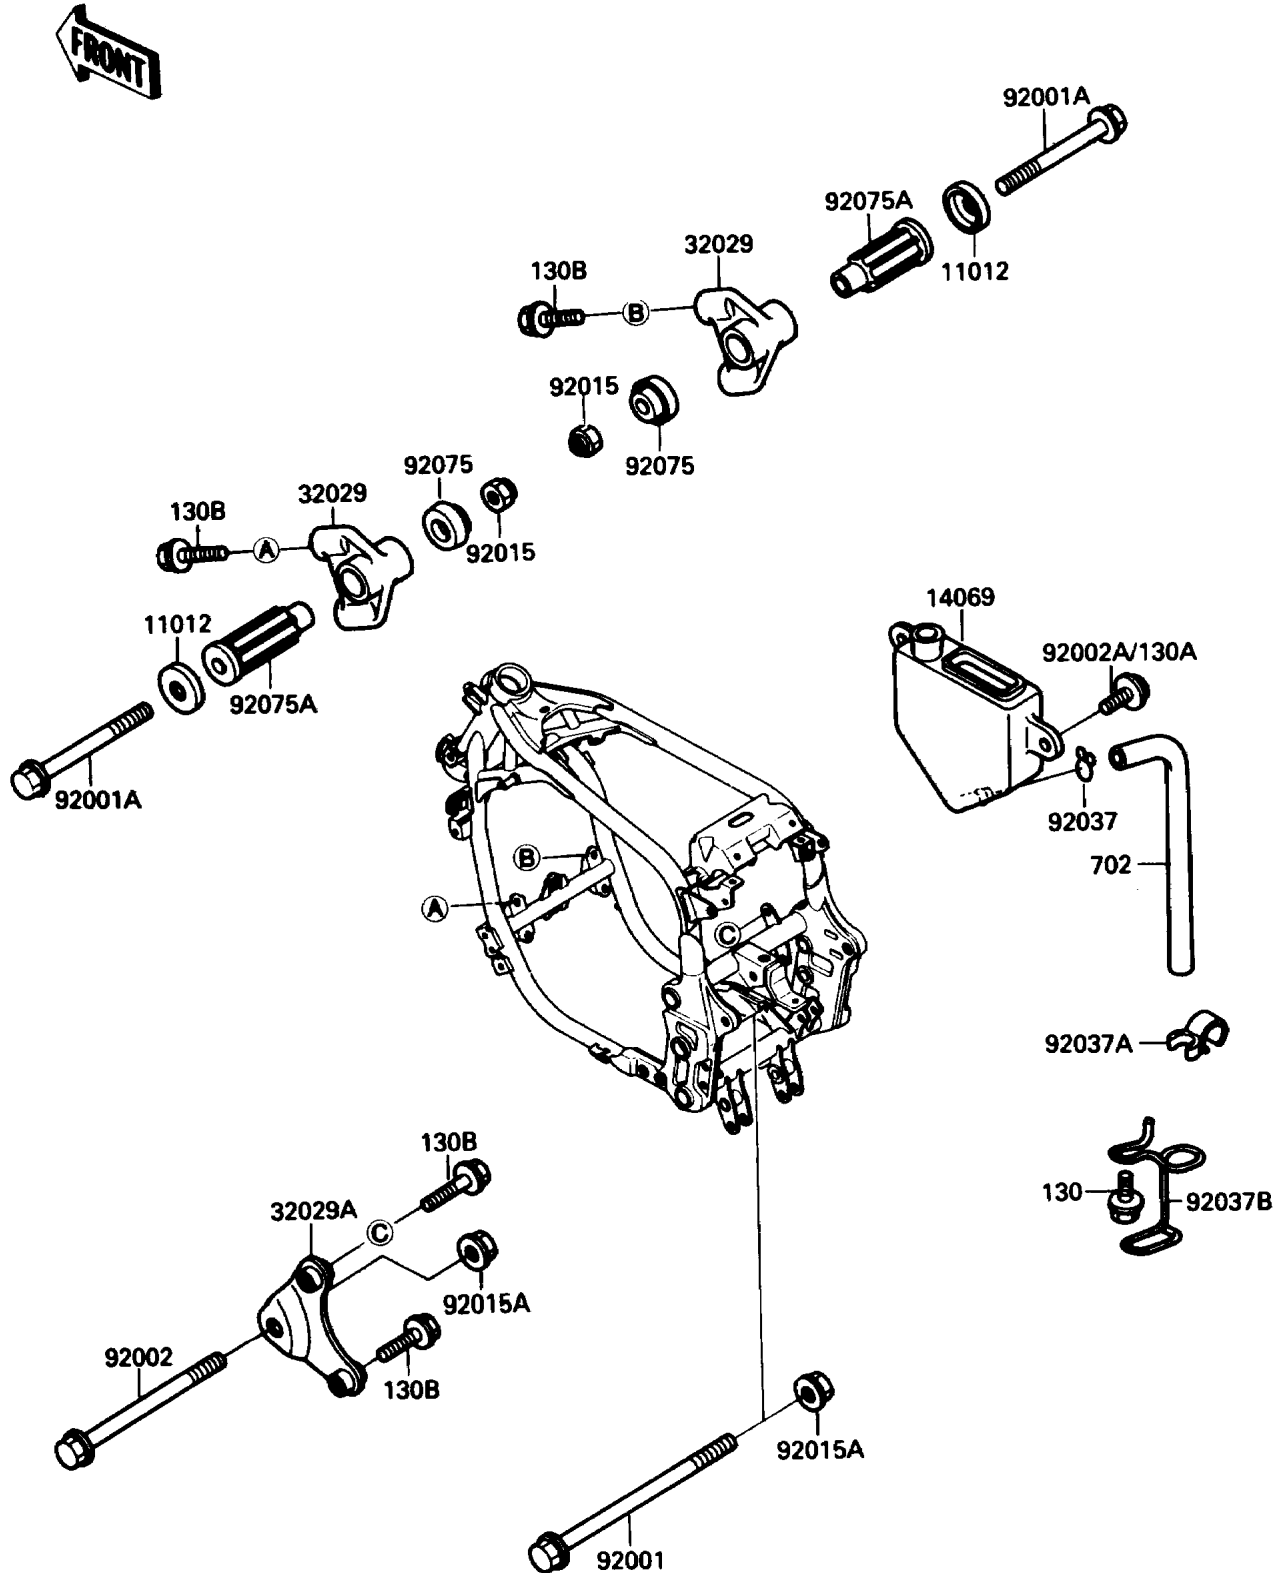

1987 NINJA® 750R PARTS DIAGRAM

Frame Fittings

F2131-0239

1987 NINJA® 750R PARTS LIST

Frame Fittings

ITEM NAME	PART NUMBER	QUANTITY
BOLT-FLANGED (Ref # 130)	130J0610	1
BOLT-FLANGED,8X20 (Ref # 130B)	130J0820	6
TUBE-RUBBER (Ref # 702)	702A07480	1
CAP,ENGINE BRACKET (Ref # 11012)	11012-1228	2
BREATHER (Ref # 14069)	14069-1054	1
BRACKET-ENGINE,FR (Ref # 32029)	32029-1485	2
BRACKET-ENGINE,RR,UPP (Ref # 32029A)	32029-1502	1
BOLT,FLANGED,10X180 (Ref # 92001)	92001-1621	1
BOLT,FLANGED,10X105,BLACK (Ref # 92001A)	92001-1751	2
BOLT,FLANGED,10X170 (Ref # 92002)	92002-1470	1
NUT,LOCK,10MM,BLACK (Ref # 92015)	92015-1189	2
NUT (Ref # 92015A)	92015-1541	2
CLAMP,TUBE (Ref # 92037)	92037-147	1
CLAMP,HOSE (Ref # 92037A)	92037-1857	1
CLAMP,HOSE (Ref # 92037B)	92037-1875	1
DAMPER,ENGINE MOUNT,SIDE (Ref # 92075)	92075-1274	2
DAMPER,ENGINE MOUNT,MAIN (Ref # 92075A)	92075-1377	2
BOLT-FLANGED,6X14,BLACK (Ref # 130A)	130J0614	2
BOLT,6X12 (Ref # 92002A)	92002-1884	2