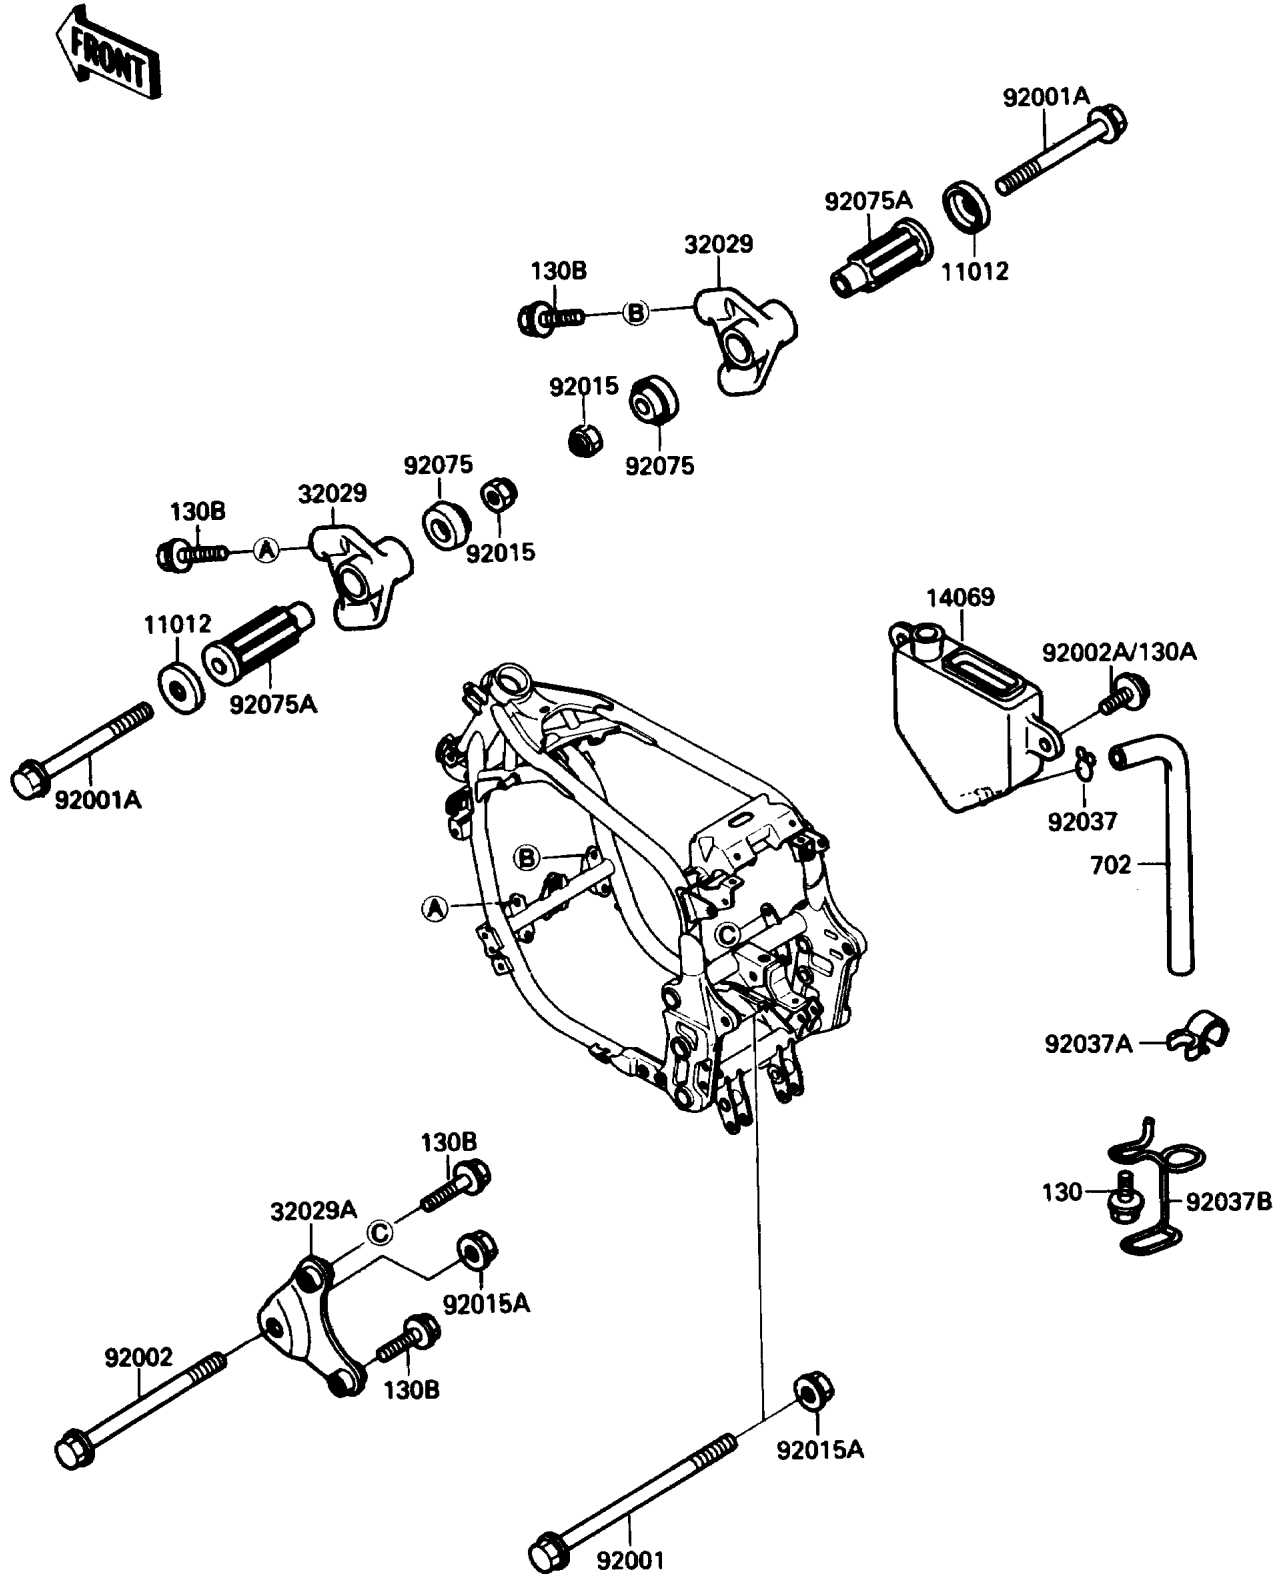

1988 NINJA® 750R PARTS DIAGRAM

Frame Fittings

F2131-0239

1988 NINJA® 750R PARTS LIST

Frame Fittings

ITEM NAME	PART NUMBER	QUANTITY
BOLT-FLANGED (Ref # 130)	130J0610	1
BOLT-FLANGED,8X20 (Ref # 130B)	130J0820	6
TUBE-RUBBER (Ref # 702)	702A07480	1
CAP,ENGINE BRACKET (Ref # 11012)	11012-1228	2
BREATHER (Ref # 14069)	14069-1054	1
BRACKET-ENGINE,FR (Ref # 32029)	32029-1485	2
BRACKET-ENGINE,RR,UPP (Ref # 32029A)	32029-1502	1
BOLT,FLANGED,10X180 (Ref # 92001)	92001-1621	1
BOLT,FLANGED,10X105,BLACK (Ref # 92001A)	92001-1751	2
BOLT,FLANGED,10X170 (Ref # 92002)	92002-1470	1
NUT,LOCK,10MM,BLACK (Ref # 92015)	92015-1189	2
NUT (Ref # 92015A)	92015-1541	2
CLAMP,TUBE (Ref # 92037)	92037-147	1
CLAMP,HOSE (Ref # 92037A)	92037-1857	1
CLAMP,HOSE (Ref # 92037B)	92037-1875	1
DAMPER,ENGINE MOUNT,SIDE (Ref # 92075)	92075-1274	2
DAMPER,ENGINE MOUNT,MAIN (Ref # 92075A)	92075-1377	2
BOLT-FLANGED,6X14,BLACK (Ref # 130A)	130J0614	2
BOLT,6X12 (Ref # 92002A)	92002-1884	2