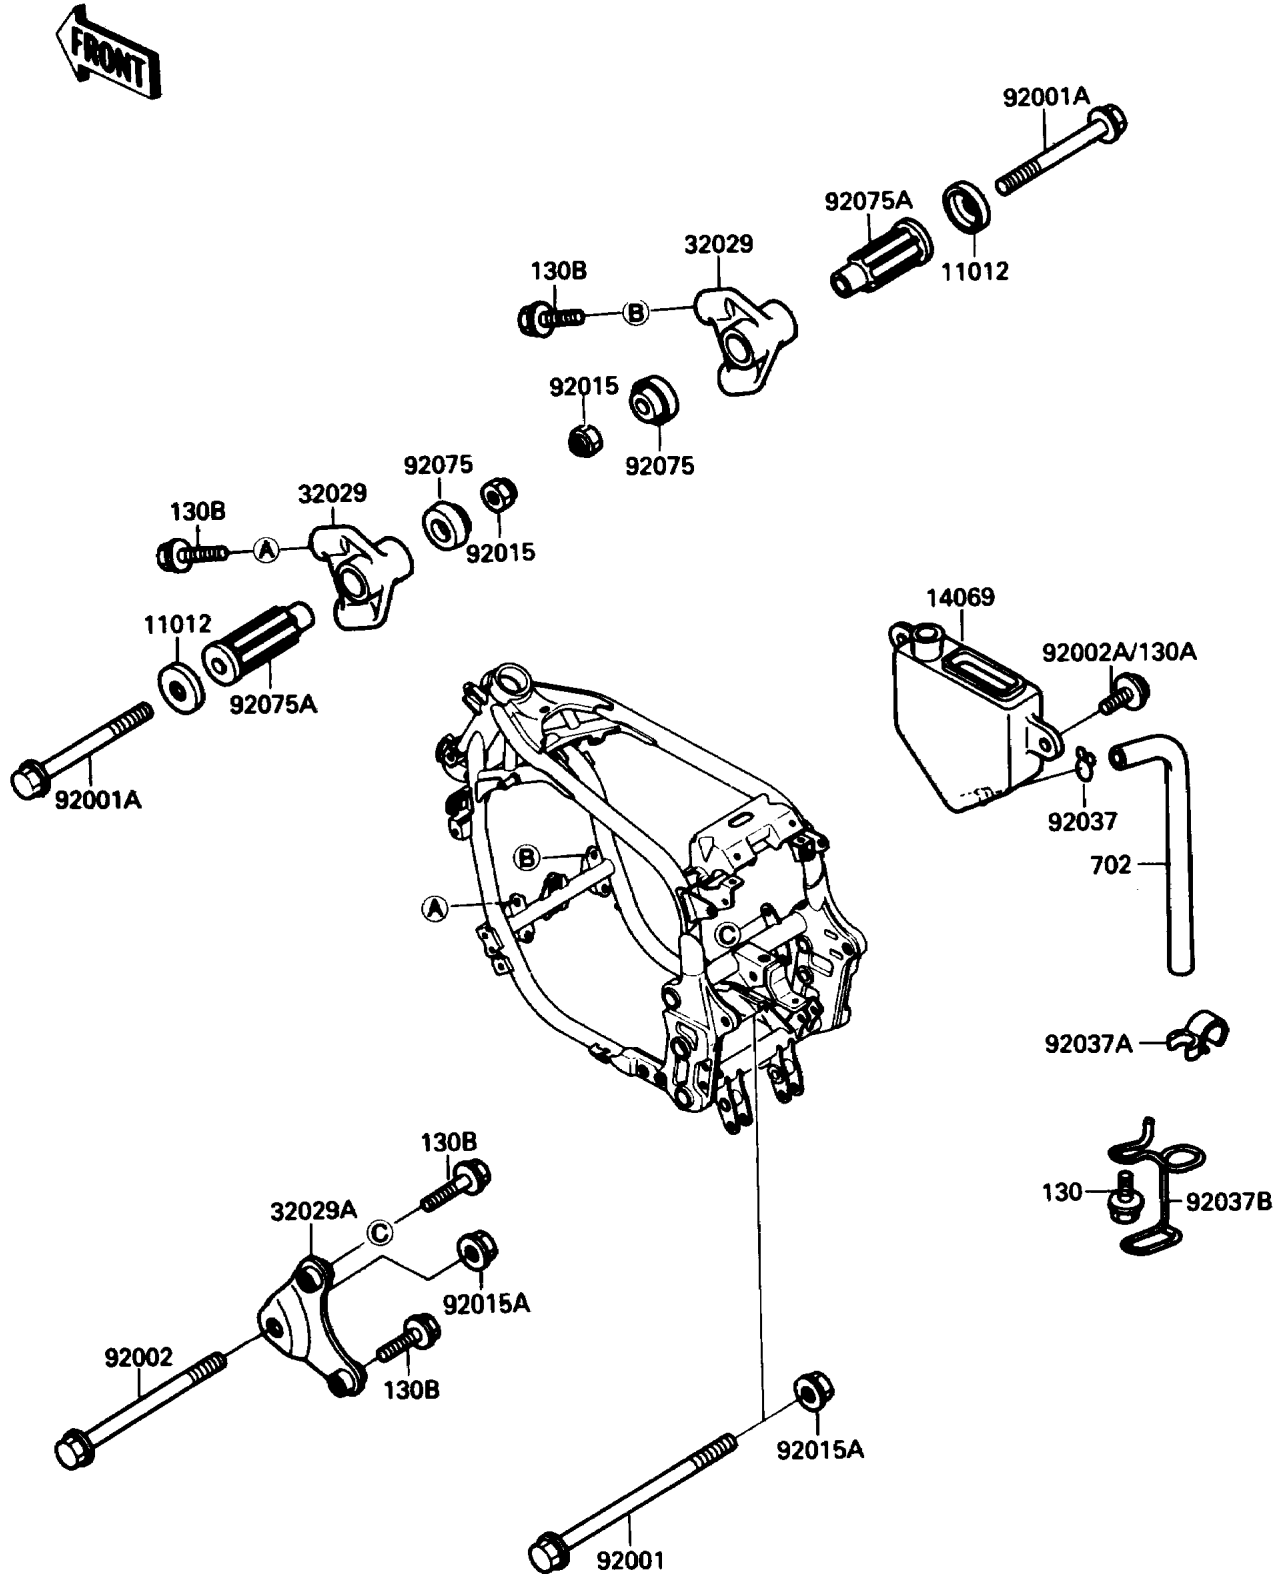

1989 Ninja® 750R PARTS DIAGRAM

Frame Fittings

F2131-0239

1989 Ninja® 750R PARTS LIST

Frame Fittings

ITEM NAME	PART NUMBER	QUANTITY
BOLT-FLANGED (Ref # 130)	130J0610	1
BOLT-FLANGED,8X20 (Ref # 130B)	130J0820	6
TUBE-RUBBER (Ref # 702)	702A07480	1
CAP,ENGINE BRACKET (Ref # 11012)	11012-1228	2
BREATHER (Ref # 14069)	14069-1054	1
BRACKET-ENGINE,FR (Ref # 32029)	32029-1485	2
BRACKET-ENGINE,RR,UPP (Ref # 32029A)	32029-1502	1
BOLT,FLANGED,10X180 (Ref # 92001)	92001-1621	1
BOLT,FLANGED,10X105,BLACK (Ref # 92001A)	92001-1751	2
BOLT,FLANGED,10X170 (Ref # 92002)	92002-1470	1
NUT,LOCK,10MM,BLACK (Ref # 92015)	92015-1189	2
NUT (Ref # 92015A)	92015-1541	2
CLAMP,TUBE (Ref # 92037)	92037-147	1
CLAMP,HOSE (Ref # 92037A)	92037-1857	1
CLAMP,HOSE (Ref # 92037B)	92037-1875	1
DAMPER,ENGINE MOUNT,SIDE (Ref # 92075)	92075-1274	2
DAMPER,ENGINE MOUNT,MAIN (Ref # 92075A)	92075-1377	2
BOLT-FLANGED,6X14,BLACK (Ref # 130A)	130J0614	2
BOLT,6X12 (Ref # 92002A)	92002-1884	2