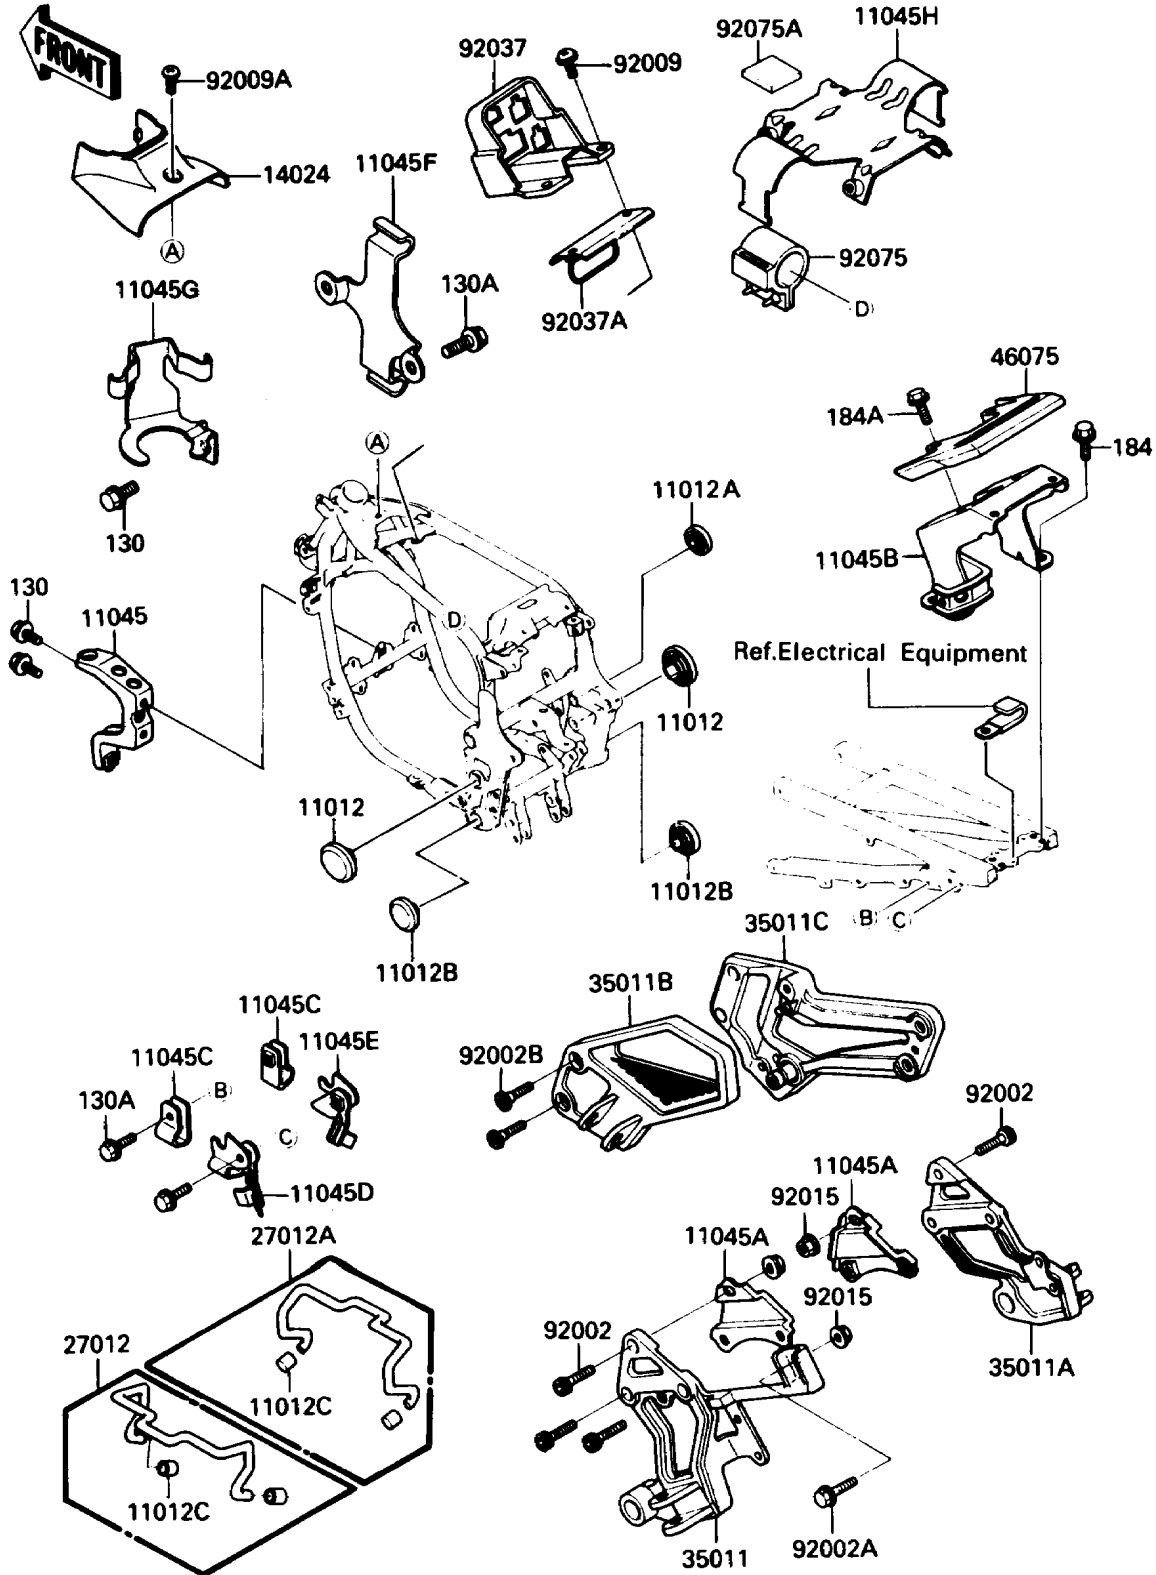

1987 NINJA® 750R PARTS DIAGRAM

Electro Bracket

F2133-0004

1987 NINJA® 750R PARTS LIST

Electro Bracket

ITEM NAME	PART NUMBER	QUANTITY
BOLT-FLANGED,6X14,BLACK (Ref # 130A)	130J0614	4
BOLT-UPSET-WP-SMALL (Ref # 184)	184J0820	4
BOLT-UPSET-WP-SMALL (Ref # 184A)	184J0830	2
CAP,SWING ARM BRACKET (Ref # 11012)	11012-1459	2
CAP,SWING ARM BRACKET (Ref # 11012A)	11012-1557	1
CAP,SWING ARM BRACKET (Ref # 11012B)	11012-1558	2
CAP,BUNGEE CORD HOOK (Ref # 11012C)	11012-1598	4
BRACKET,RADIATOR (Ref # 11045)	11045-1271	1
BRACKET,MUFFLER STAY (Ref # 11045A)	11045-1284	2
BRACKET,TAIL GRIP (Ref # 11045B)	11045-1285	1
BRACKET,HOOK (Ref # 11045C)	11045-1286	2
BRACKET,HOOK,LH (Ref # 11045D)	11045-1287	1
BRACKET,HOOK,RH (Ref # 11045E)	11045-1288	1
BRACKET,IGNITION COIL (Ref # 11045H)	11045-1448	1
COVER,HEAD GUSSET (Ref # 14024)	14024-1416	1
HOOK,BUNGEE CORD,LH (Ref # 27012)	27012-1357	1
HOOK,BUNGEE CORD,RH (Ref # 27012A)	27012-1358	1
STAY,MUFFLER,LH (Ref # 35011)	35011-1312	1
STAY,MEFFLER,RH (Ref # 35011A)	35011-1313	1
STAY,FR,LH (Ref # 35011B)	35011-1314	1
STAY,FR,RH (Ref # 35011C)	35011-1315	1
GRIP,TAIL (Ref # 46075)	46075-1069	1
BOLT,SOCKET,8X22 (Ref # 92002)	92002-1334	6
BOLT,FLANGED,8X20 (Ref # 92002A)	92002-1417	1
BOLT,SOCKET,8X20 (Ref # 92002B)	92002-1493	4
SCREW,6X20,BLACK (Ref # 92009)	92009-1251	2
SCREW,6X10 (Ref # 92009A)	92009-1402	1
NUT,FLANGED,8MM (Ref # 92015)	92015-1406	3
CLAMP,HARNESS COUPLER (Ref # 92037)	92037-1864	1

1987 NINJA® 750R PARTS LIST

Electro Bracket

ITEM NAME	PART NUMBER	QUANTITY
CLAMP,CABLE (Ref # 92037A)	92037-1865	1
DAMPER,IGNITION COIL (Ref # 92075)	92075-1909	2
DAMPER (Ref # 92075A)	92075-1925	2
BOLT-FLANGED (Ref # 130)	130J0610	2
BOLT-FLANGED (Ref # 130)	130J0610	3
BRACKET,CANISTER (Ref # 11045F)	11045-1365	1
BRACKET,RETURN PUMP (Ref # 11045G)	11045-1366	1