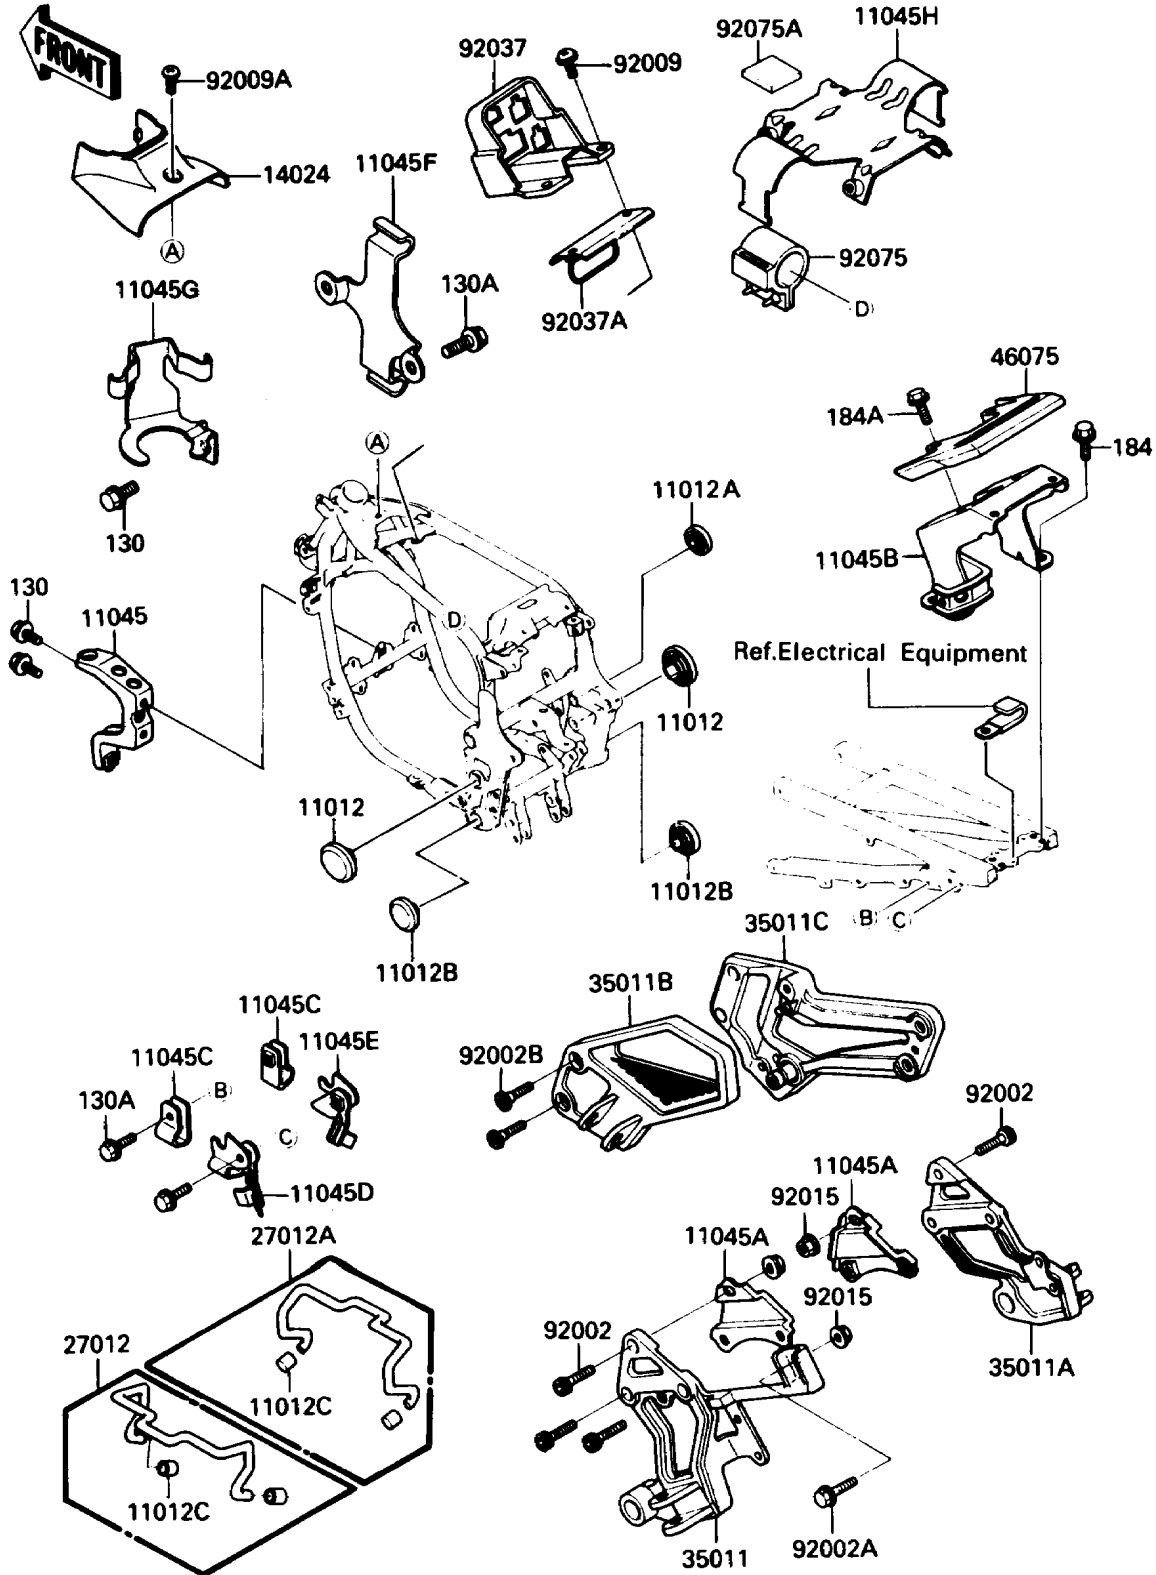

# 1988 NINJA® 750R PARTS DIAGRAM

Electro Bracket

F2133-0004

# 1988 NINJA® 750R PARTS LIST

## Electro Bracket

ITEM NAME	PART NUMBER	QUANTITY
BOLT-FLANGED,6X14,BLACK (Ref # 130A)	130J0614	4
BOLT-UPSET-WP-SMALL (Ref # 184)	184J0820	4
BOLT-UPSET-WP-SMALL (Ref # 184A)	184J0830	2
CAP,SWING ARM BRACKET (Ref # 11012)	11012-1459	2
CAP,SWING ARM BRACKET (Ref # 11012A)	11012-1557	1
CAP,SWING ARM BRACKET (Ref # 11012B)	11012-1558	2
CAP,BUNGEE CORD HOOK (Ref # 11012C)	11012-1598	4
BRACKET,RADIATOR (Ref # 11045)	11045-1271	1
BRACKET,MUFFLER STAY (Ref # 11045A)	11045-1284	2
BRACKET,TAIL GRIP (Ref # 11045B)	11045-1285	1
BRACKET,HOOK (Ref # 11045C)	11045-1286	2
BRACKET,HOOK,LH (Ref # 11045D)	11045-1287	1
BRACKET,HOOK,RH (Ref # 11045E)	11045-1288	1
BRACKET,IGNITION COIL (Ref # 11045H)	11045-1448	1
COVER,HEAD GUSSET (Ref # 14024)	14024-1416	1
HOOK,BUNGEE CORD,LH (Ref # 27012)	27012-1357	1
HOOK,BUNGEE CORD,RH (Ref # 27012A)	27012-1358	1
STAY,MUFFLER,LH (Ref # 35011)	35011-1312	1
STAY,MEFFLER,RH (Ref # 35011A)	35011-1313	1
STAY,FR,LH (Ref # 35011B)	35011-1314	1
STAY,FR,RH (Ref # 35011C)	35011-1315	1
GRIP,TAIL (Ref # 46075)	46075-1069	1
BOLT,SOCKET,8X22 (Ref # 92002)	92002-1334	6
BOLT,FLANGED,8X20 (Ref # 92002A)	92002-1417	1
BOLT,SOCKET,8X20 (Ref # 92002B)	92002-1493	4
SCREW,6X20,BLACK (Ref # 92009)	92009-1251	2
SCREW,6X10 (Ref # 92009A)	92009-1402	1
NUT,FLANGED,8MM (Ref # 92015)	92015-1406	3
CLAMP,HARNESS COUPLER (Ref # 92037)	92037-1864	1

## Electro Bracket

ITEM NAME	PART NUMBER	QUANTITY
CLAMP,CABLE (Ref # 92037A)	92037-1865	1
DAMPER,IGNITION COIL (Ref # 92075)	92075-1909	2
DAMPER (Ref # 92075A)	92075-1925	2
BOLT-FLANGED (Ref # 130)	130J0610	2
BOLT-FLANGED (Ref # 130)	130J0610	3
BRACKET,CANISTER (Ref # 11045F)	11045-1365	1
BRACKET,RETURN PUMP (Ref # 11045G)	11045-1366	1