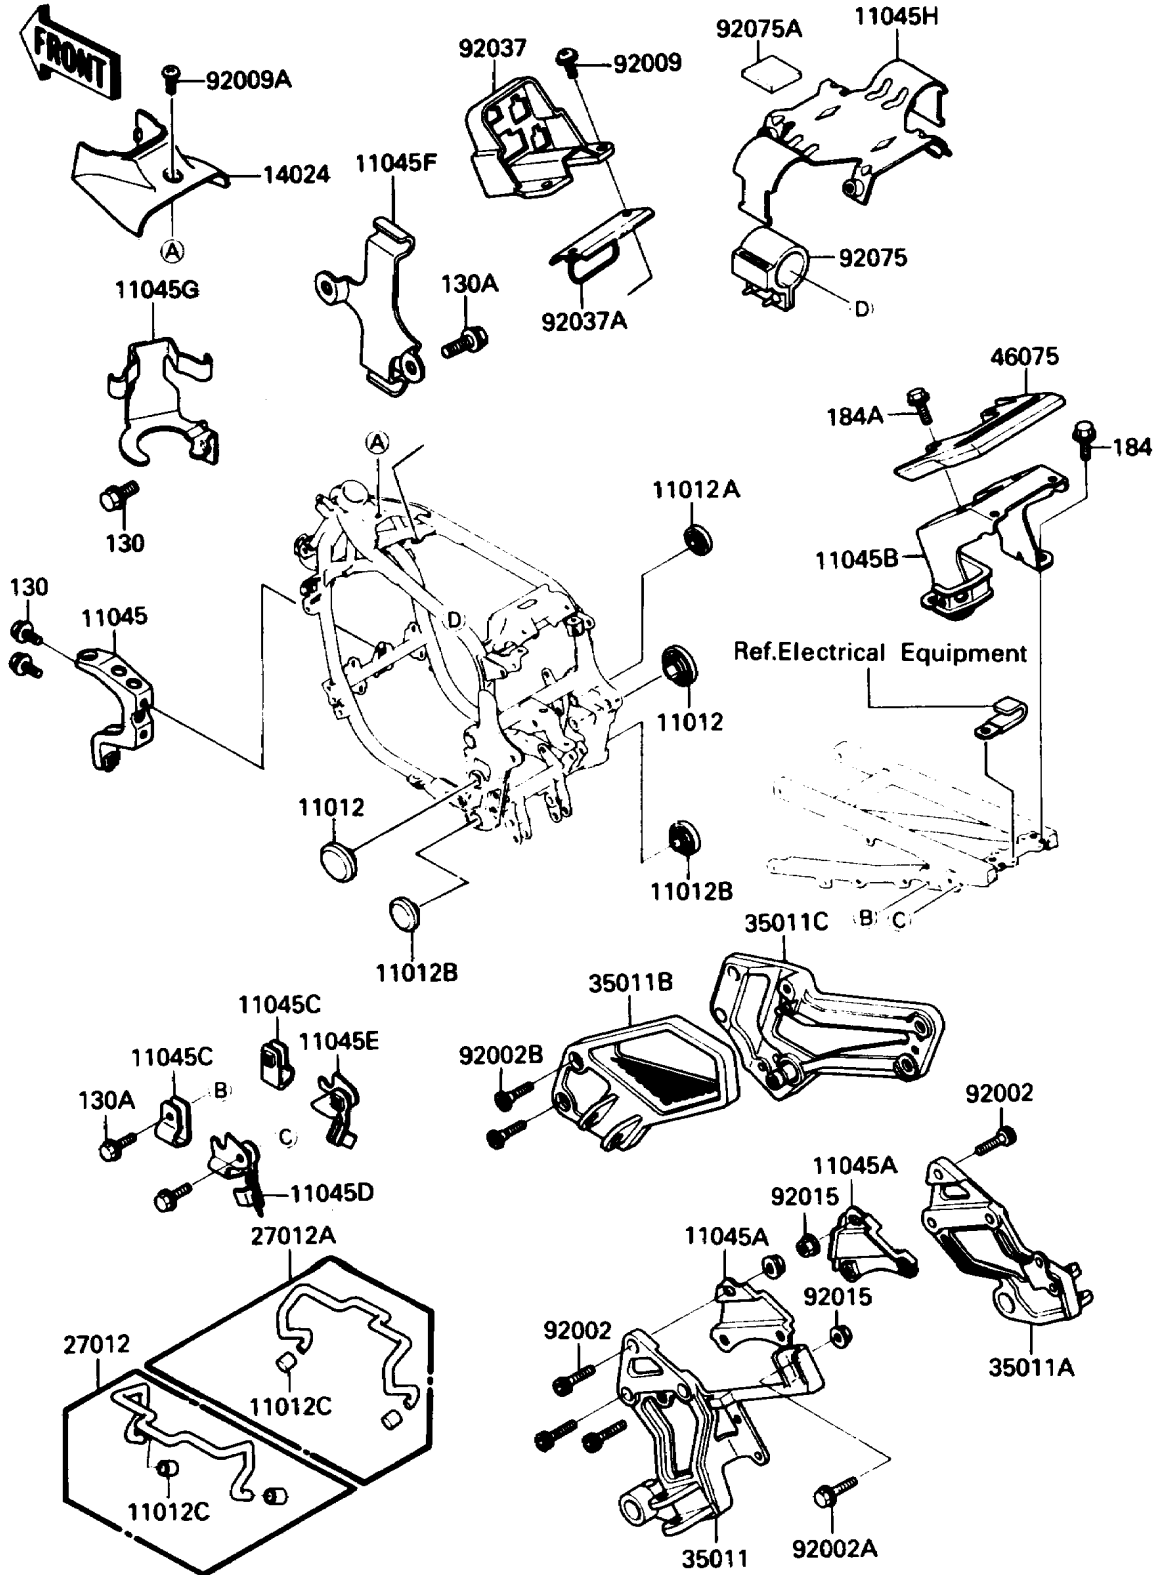

1988 NINJA® 750R PARTS DIAGRAM

Electro Bracket

F2133-0004

1988 NINJA® 750R PARTS LIST

Electro Bracket

ITEM NAME	PART NUMBER	QUANTITY
BOLT-FLANGED,6X14,BLACK (Ref # 130A)	130J0614	4
BOLT-UPSET-WP-SMALL (Ref # 184)	184J0820	4
BOLT-UPSET-WP-SMALL (Ref # 184A)	184J0830	2
CAP,SWING ARM BRACKET (Ref # 11012)	11012-1459	2
CAP,SWING ARM BRACKET (Ref # 11012A)	11012-1557	1
CAP,SWING ARM BRACKET (Ref # 11012B)	11012-1558	2
CAP,BUNGEE CORD HOOK (Ref # 11012C)	11012-1598	4
BRACKET,RADIATOR (Ref # 11045)	11045-1271	1
BRACKET,MUFFLER STAY (Ref # 11045A)	11045-1284	2
BRACKET,TAIL GRIP (Ref # 11045B)	11045-1285	1
BRACKET,HOOK (Ref # 11045C)	11045-1286	2
BRACKET,HOOK,LH (Ref # 11045D)	11045-1287	1
BRACKET,HOOK,RH (Ref # 11045E)	11045-1288	1
BRACKET,IGNITION COIL (Ref # 11045H)	11045-1448	1
COVER,HEAD GUSSET (Ref # 14024)	14024-1416	1
HOOK,BUNGEE CORD,LH (Ref # 27012)	27012-1357	1
HOOK,BUNGEE CORD,RH (Ref # 27012A)	27012-1358	1
STAY,MUFFLER,LH (Ref # 35011)	35011-1312	1
STAY,MEFFLER,RH (Ref # 35011A)	35011-1313	1
STAY,FR,LH (Ref # 35011B)	35011-1314	1
STAY,FR,RH (Ref # 35011C)	35011-1315	1
GRIP,TAIL (Ref # 46075)	46075-1069	1
BOLT,SOCKET,8X22 (Ref # 92002)	92002-1334	6
BOLT,FLANGED,8X20 (Ref # 92002A)	92002-1417	1
BOLT,SOCKET,8X20 (Ref # 92002B)	92002-1493	4
SCREW,6X20,BLACK (Ref # 92009)	92009-1251	2
SCREW,6X10 (Ref # 92009A)	92009-1402	1
NUT,FLANGED,8MM (Ref # 92015)	92015-1406	3
CLAMP,HARNESS COUPLER (Ref # 92037)	92037-1864	1

1988 NINJA® 750R PARTS LIST

Electro Bracket

ITEM NAME	PART NUMBER	QUANTITY
CLAMP,CABLE (Ref # 92037A)	92037-1865	1
DAMPER,IGNITION COIL (Ref # 92075)	92075-1909	2
DAMPER (Ref # 92075A)	92075-1925	2
BOLT-FLANGED (Ref # 130)	130J0610	2
BOLT-FLANGED (Ref # 130)	130J0610	3
BRACKET,CANISTER (Ref # 11045F)	11045-1365	1
BRACKET,RETURN PUMP (Ref # 11045G)	11045-1366	1