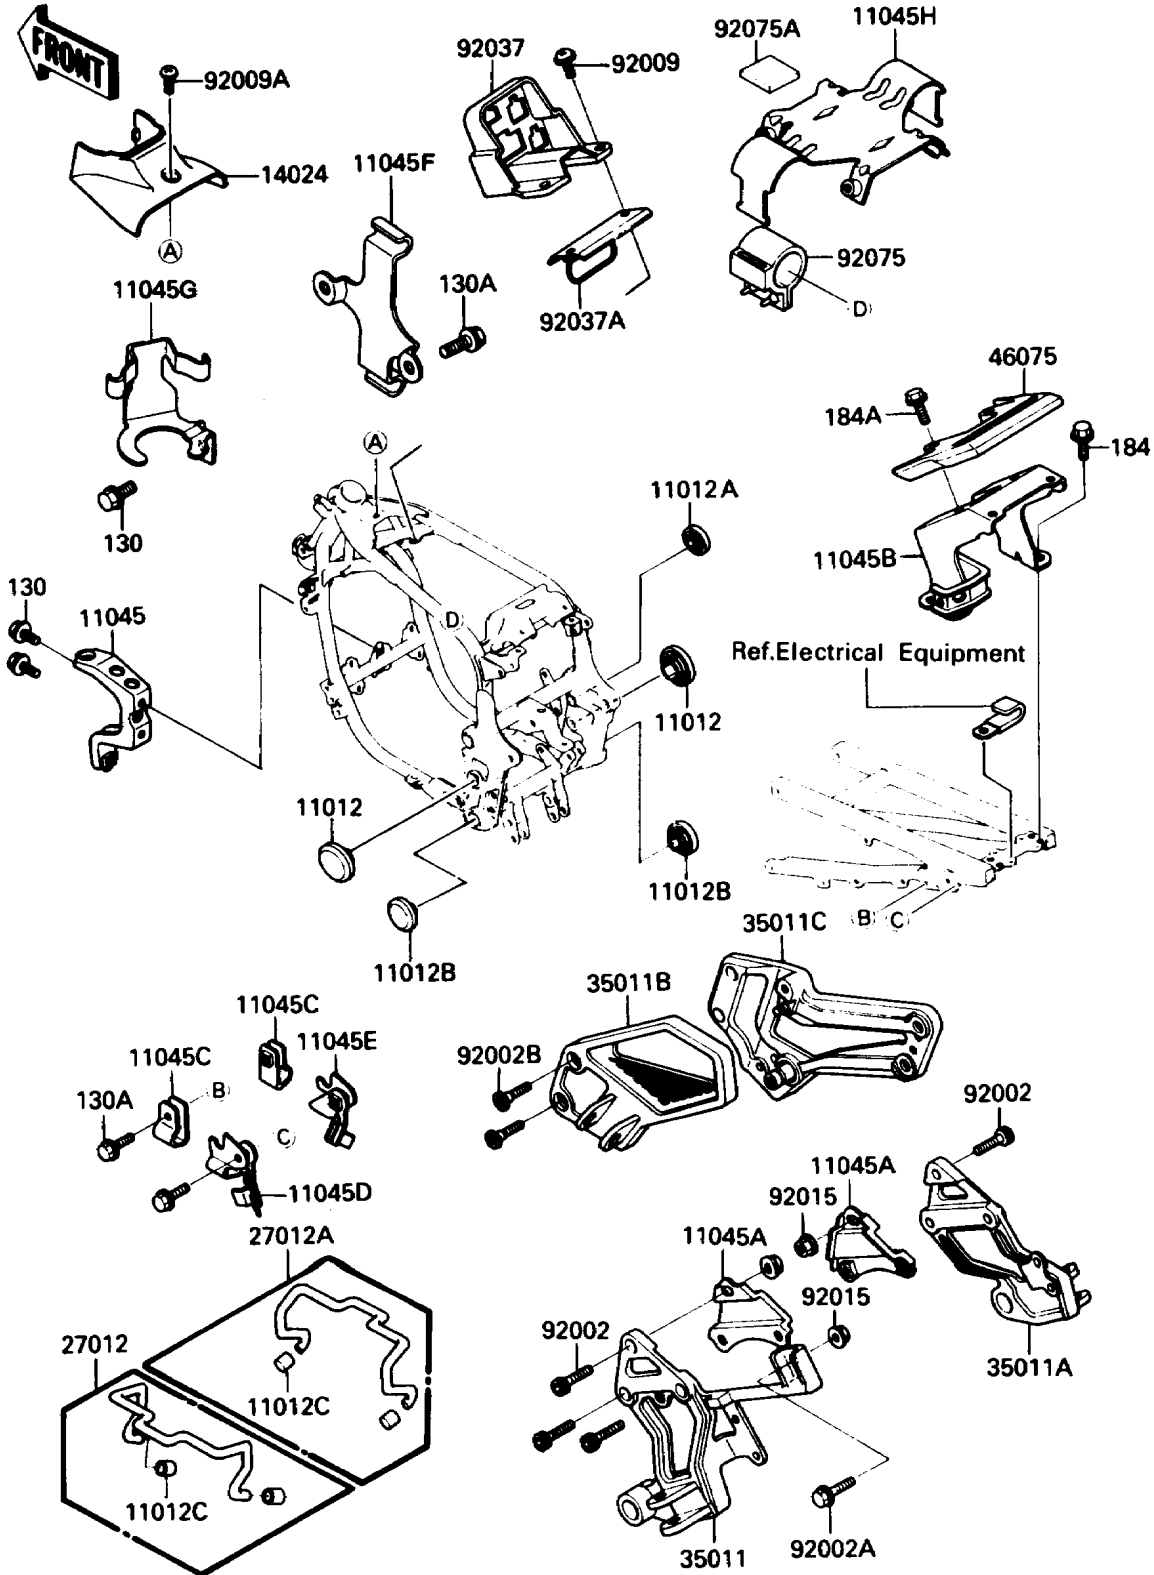

1989 Ninja® 750R PARTS DIAGRAM

Electro Bracket

F2133-0004

1989 Ninja® 750R PARTS LIST

Electro Bracket

ITEM NAME	PART NUMBER	QUANTITY
BOLT-FLANGED,6X14,BLACK (Ref # 130A)	130J0614	4
BOLT-UPSET-WP-SMALL (Ref # 184)	184J0820	4
BOLT-UPSET-WP-SMALL (Ref # 184A)	184J0830	2
CAP,SWING ARM BRACKET (Ref # 11012)	11012-1459	2
CAP,SWING ARM BRACKET (Ref # 11012A)	11012-1557	1
CAP,SWING ARM BRACKET (Ref # 11012B)	11012-1558	2
CAP,BUNGEE CORD HOOK (Ref # 11012C)	11012-1598	4
BRACKET,RADIATOR (Ref # 11045)	11045-1271	1
BRACKET,MUFFLER STAY (Ref # 11045A)	11045-1284	2
BRACKET,TAIL GRIP (Ref # 11045B)	11045-1285	1
BRACKET,HOOK (Ref # 11045C)	11045-1286	2
BRACKET,HOOK,LH (Ref # 11045D)	11045-1287	1
BRACKET,HOOK,RH (Ref # 11045E)	11045-1288	1
BRACKET,IGNITION COIL (Ref # 11045H)	11045-1448	1
COVER,HEAD GUSSET (Ref # 14024)	14024-1416	1
HOOK,BUNGEE CORD,LH (Ref # 27012)	27012-1357	1
HOOK,BUNGEE CORD,RH (Ref # 27012A)	27012-1358	1
STAY,MUFFLER,LH (Ref # 35011)	35011-1312	1
STAY,MEFFLER,RH (Ref # 35011A)	35011-1313	1
STAY,FR,LH (Ref # 35011B)	35011-1314	1
STAY,FR,RH (Ref # 35011C)	35011-1315	1
GRIP,TAIL (Ref # 46075)	46075-1069	1
BOLT,SOCKET,8X22 (Ref # 92002)	92002-1334	6
BOLT,FLANGED,8X20 (Ref # 92002A)	92002-1417	1
BOLT,SOCKET,8X20 (Ref # 92002B)	92002-1493	4
SCREW,6X20,BLACK (Ref # 92009)	92009-1251	2
SCREW,6X10 (Ref # 92009A)	92009-1402	1
NUT,FLANGED,8MM (Ref # 92015)	92015-1406	3
CLAMP,HARNESS COUPLER (Ref # 92037)	92037-1864	1

1989 Ninja® 750R PARTS LIST

Electro Bracket

ITEM NAME	PART NUMBER	QUANTITY
CLAMP,CABLE (Ref # 92037A)	92037-1865	1
DAMPER,IGNITION COIL (Ref # 92075)	92075-1909	2
DAMPER (Ref # 92075A)	92075-1925	2
BOLT-FLANGED (Ref # 130)	130J0610	3
BOLT-FLANGED (Ref # 130)	130J0610	2
BRACKET,CANISTER (Ref # 11045F)	11045-1365	1
BRACKET,RETURN PUMP (Ref # 11045G)	11045-1366	1