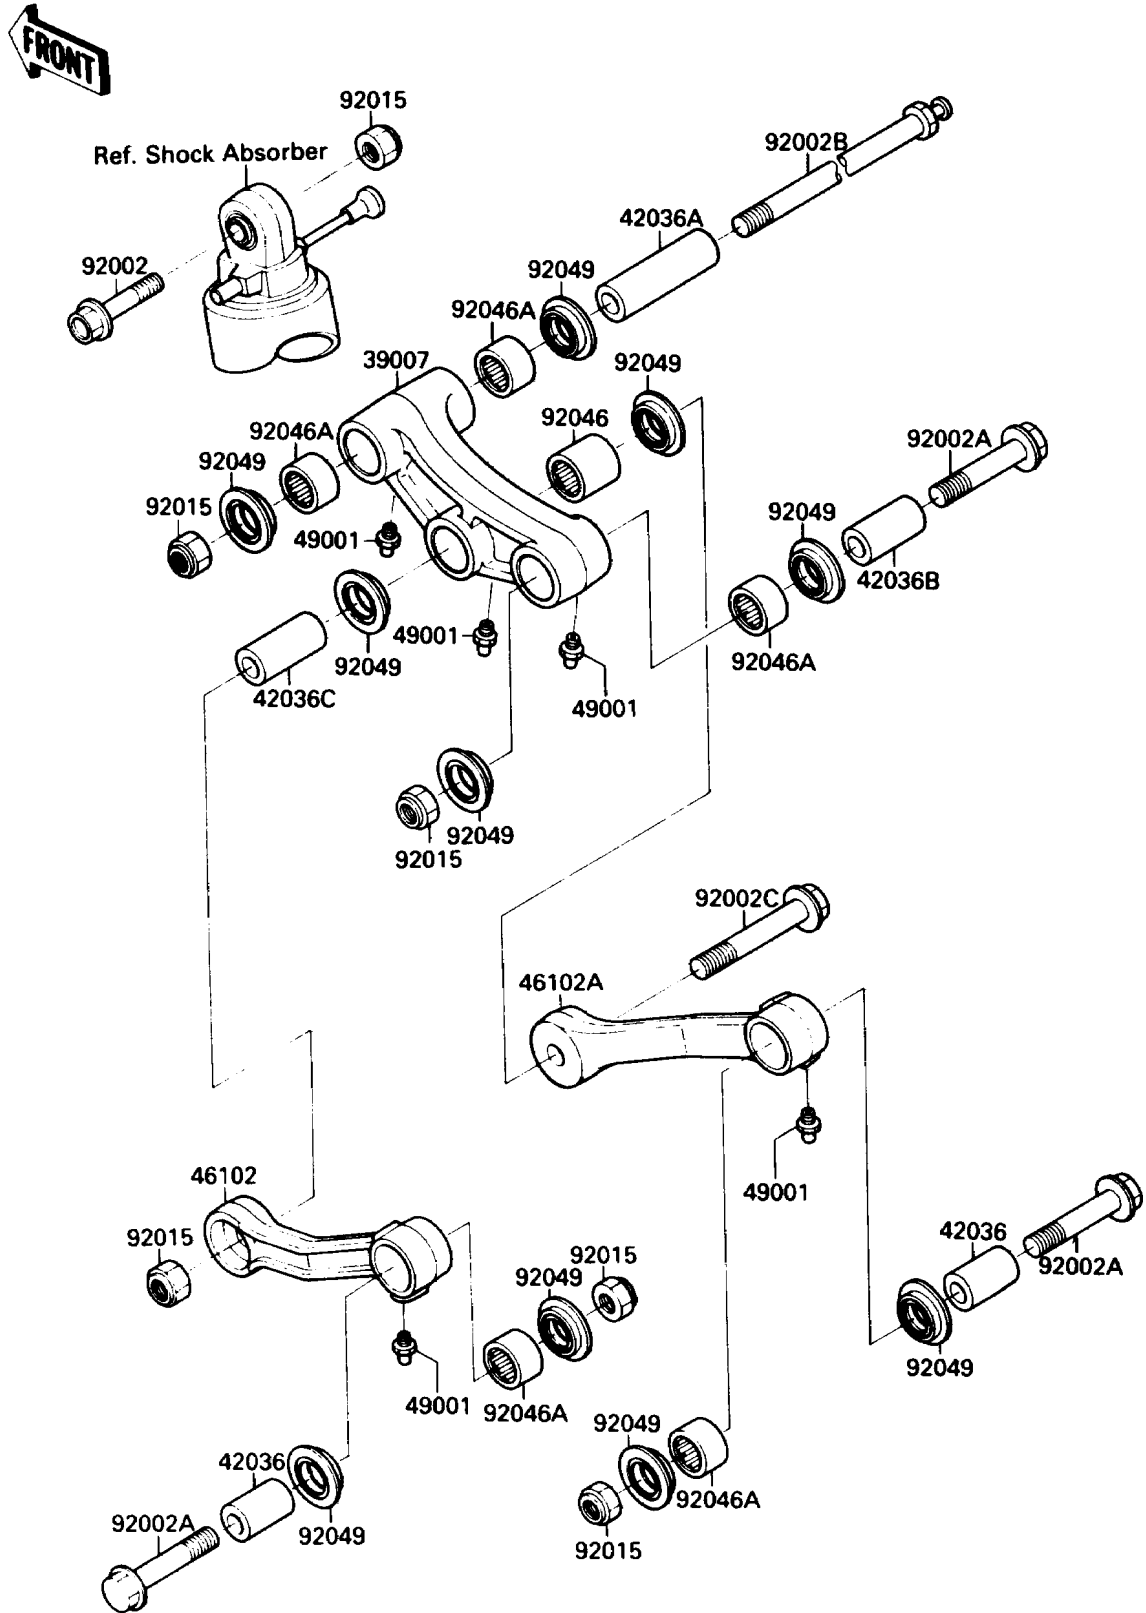

1988 NINJA® 750R PARTS DIAGRAM

Rear Suspension

1988 NINJA® 750R PARTS LIST

Rear Suspension

ITEM NAME	PART NUMBER	QUANTITY
ARM-SUSP,UNI TRAK (Ref # 39007)	39007-1107	1
SLEEVE,ARM,RR (Ref # 42036)	42036-1077	2
SLEEVE,ARM,CNT (Ref # 42036A)	42036-1079	1
SLEEVE,12.1X20X40 (Ref # 42036B)	42036-1108	1
SLEEVE,12.1X20X44 (Ref # 42036C)	42036-1129	1
ROD,SUSPENSION.LH (Ref # 46102)	46102-1183	1
ROD,SUSPENSION,RH (Ref # 46102A)	46102-1184	1
NIPPLE-GREASE (Ref # 49001)	49001-1051	5
BOLT,12X48 (Ref # 92002)	92002-1052	1
BOLT,FLANGED,12X60 (Ref # 92002A)	92002-1464	3
BOLT,SUSPENSION ARM,12MM (Ref # 92002B)	92002-1784	1
BOLT,SUSPENSION ARM,12MM (Ref # 92002C)	92002-1785	1
NUT,LOCK,12MM,BLACK (Ref # 92015)	92015-1190	6
BEARING-NEEDLE,BM202726 (Ref # 92046)	92046-1110	1
BEARING-NEEDLE,BM202715 (Ref # 92046A)	92046-1112	5
SEAL-OIL,ARM,CNT (Ref # 92049)	92049-1109	10