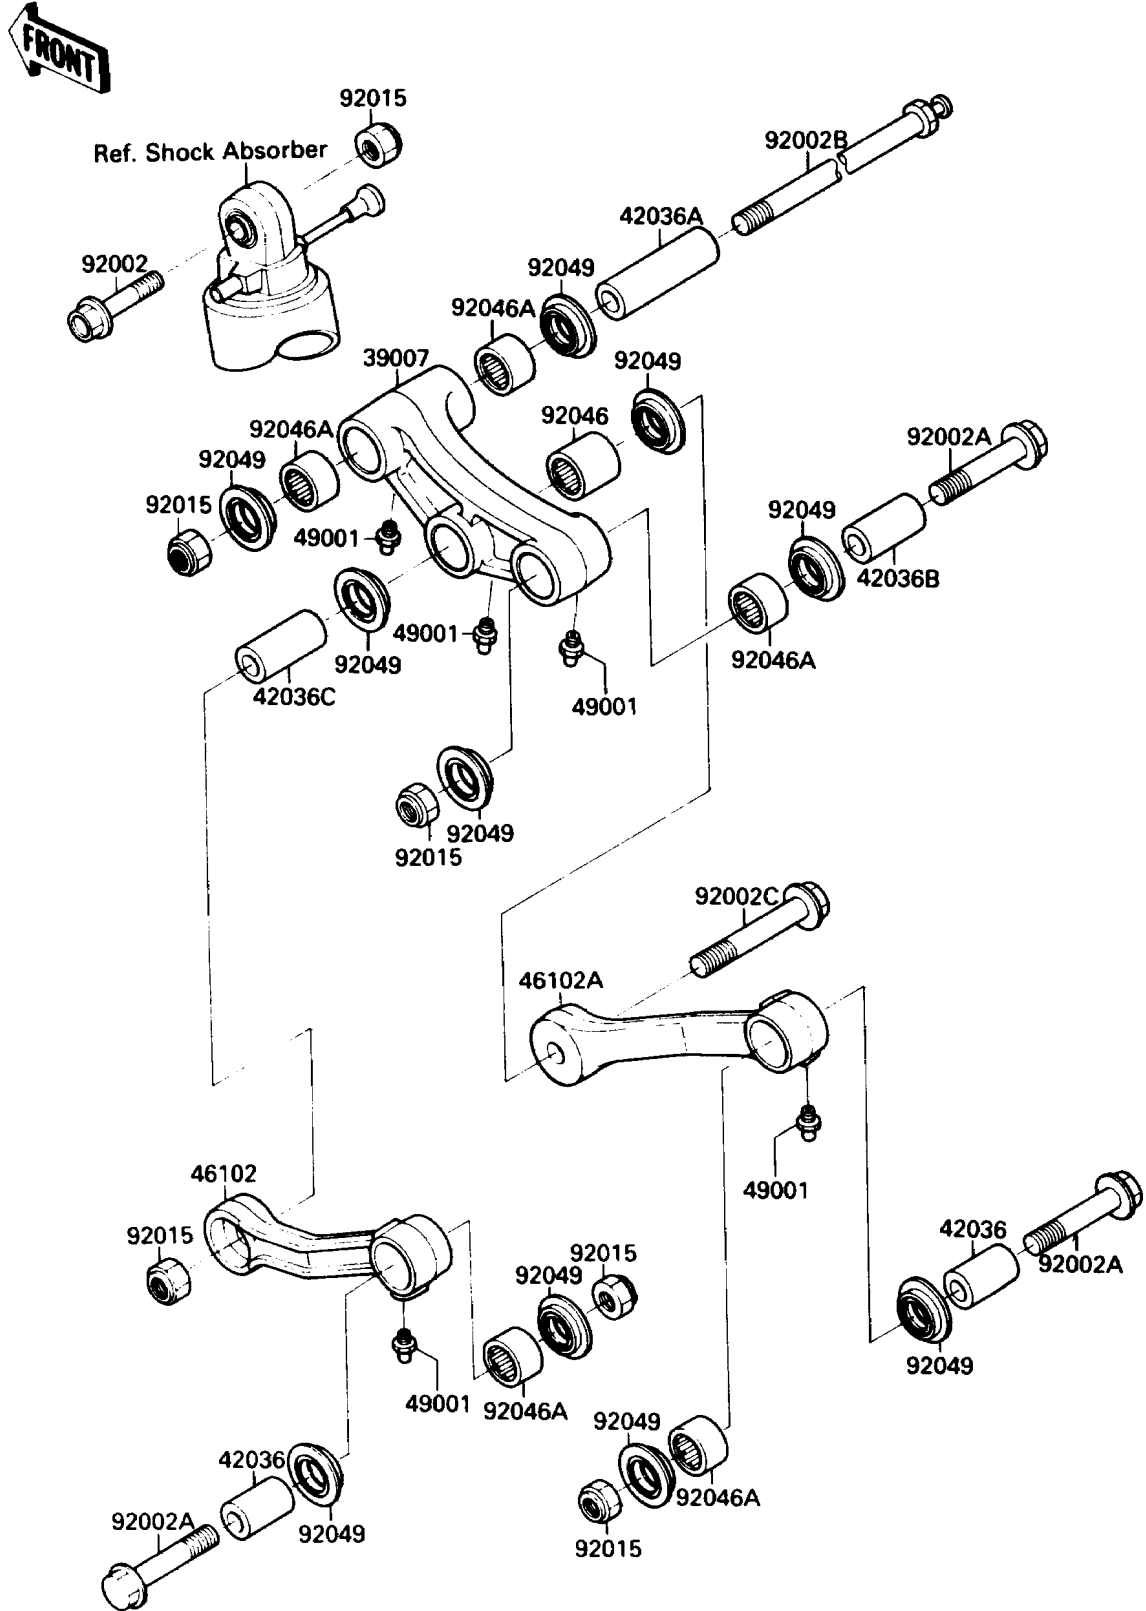

1989 Ninja® 750R PARTS DIAGRAM

Rear Suspension

1989 Ninja® 750R PARTS LIST

Rear Suspension

ITEM NAME	PART NUMBER	QUANTITY
ARM-SUSP,UNI TRAK (Ref # 39007)	39007-1107	1
SLEEVE,ARM,RR (Ref # 42036)	42036-1077	2
SLEEVE,ARM,CNT (Ref # 42036A)	42036-1079	1
SLEEVE,12.1X20X40 (Ref # 42036B)	42036-1108	1
SLEEVE,12.1X20X44 (Ref # 42036C)	42036-1129	1
ROD,SUSPENSION.LH (Ref # 46102)	46102-1183	1
ROD,SUSPENSION,RH (Ref # 46102A)	46102-1184	1
NIPPLE-GREASE (Ref # 49001)	49001-1051	5
BOLT,12X48 (Ref # 92002)	92002-1052	1
BOLT,FLANGED,12X60 (Ref # 92002A)	92002-1464	3
BOLT,SUSPENSION ARM,12MM (Ref # 92002B)	92002-1784	1
BOLT,SUSPENSION ARM,12MM (Ref # 92002C)	92002-1785	1
NUT,LOCK,12MM,BLACK (Ref # 92015)	92015-1190	6
BEARING-NEEDLE,BM202726 (Ref # 92046)	92046-1110	1
BEARING-NEEDLE,BM202715 (Ref # 92046A)	92046-1112	5
SEAL-OIL,ARM,CNT (Ref # 92049)	92049-1109	10