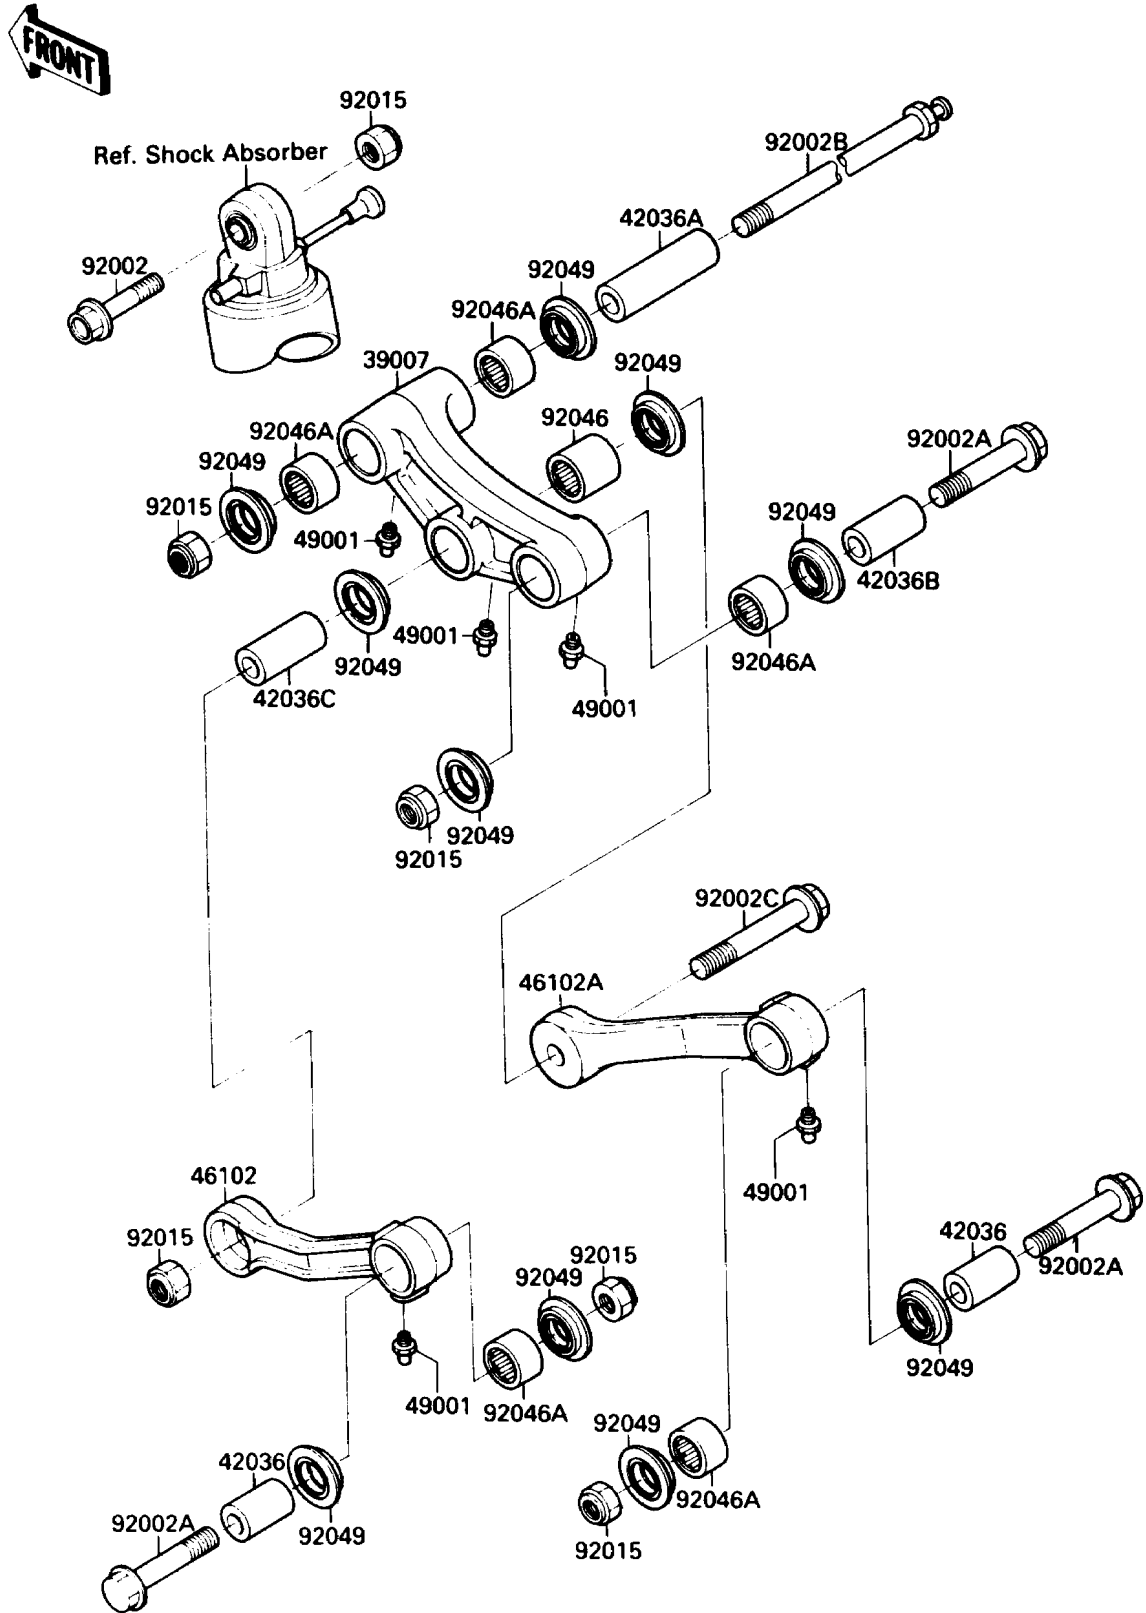

1989 Ninja® 750R PARTS DIAGRAM

Rear Suspension

1989 Ninja® 750R PARTS LIST

Rear Suspension

ITEM NAME	PART NUMBER	QUANTITY
ARM-SUSP,UNI TRAK (Ref # 39007)	39007-1107	1
SLEEVE,ARM,RR (Ref # 42036)	42036-1077	2
SLEEVE,ARM,CNT (Ref # 42036A)	42036-1079	1
SLEEVE,12.1X20X40 (Ref # 42036B)	42036-1108	1
SLEEVE,12.1X20X44 (Ref # 42036C)	42036-1129	1
ROD,SUSPENSION.LH (Ref # 46102)	46102-1183	1
ROD,SUSPENSION,RH (Ref # 46102A)	46102-1184	1
NIPPLE-GREASE (Ref # 49001)	49001-1051	5
BOLT,12X48 (Ref # 92002)	92002-1052	1
BOLT,FLANGED,12X60 (Ref # 92002A)	92002-1464	3
BOLT,SUSPENSION ARM,12MM (Ref # 92002B)	92002-1784	1
BOLT,SUSPENSION ARM,12MM (Ref # 92002C)	92002-1785	1
NUT,LOCK,12MM,BLACK (Ref # 92015)	92015-1190	6
BEARING-NEEDLE,BM202726 (Ref # 92046)	92046-1110	1
BEARING-NEEDLE,BM202715 (Ref # 92046A)	92046-1112	5
SEAL-OIL,ARM,CNT (Ref # 92049)	92049-1109	10