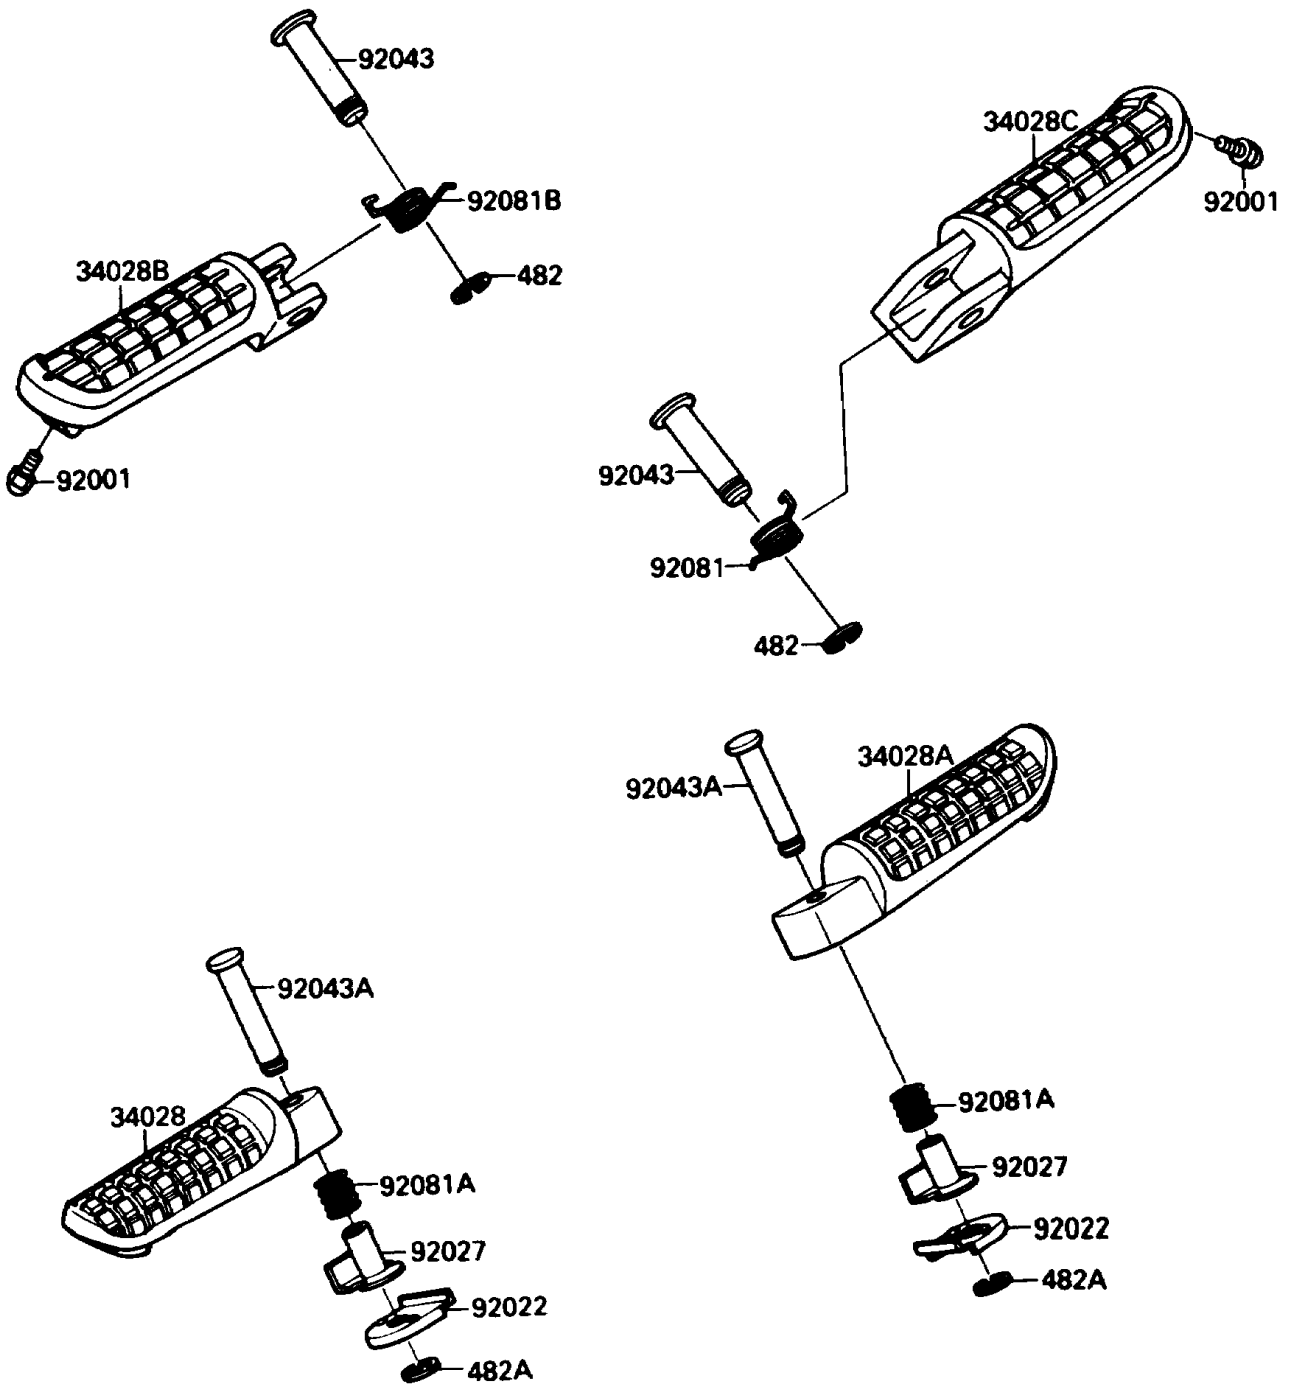

1987 NINJA® 750R PARTS DIAGRAM

Footrests

F2160-0157

1987 NINJA® 750R PARTS LIST

Footrests

ITEM NAME	PART NUMBER	QUANTITY
CIRCLIP-TYPE-E,10MM (Ref # 482)	482L0100	2
CIRCLIP-TYPE-E,5MM (Ref # 482A)	482L5000	2
STEP,RR,LH (Ref # 34028)	34028-1191	1
STEP,RR,RH (Ref # 34028A)	34028-1192	1
STEP,FR,LH (Ref # 34028B)	34028-1208	1
STEP,FR,RH (Ref # 34028C)	34028-1209	1
BOLT,6X10 (Ref # 92001)	92001-1905	2
WASHER,STEP,RR (Ref # 92022)	92022-1507	2
COLLAR,STEP (Ref # 92027)	92027-1732	2
PIN,12X42.5 (Ref # 92043)	92043-1145	2
PIN,6X38.5 (Ref # 92043A)	92043-1238	2
SPRING,STEP RETURN,RH (Ref # 92081)	92081-1587	1
SPRING,STEP,RR (Ref # 92081A)	92081-1612	2
SPRING,STEP RETURN,LH (Ref # 92081B)	92081-1733	1