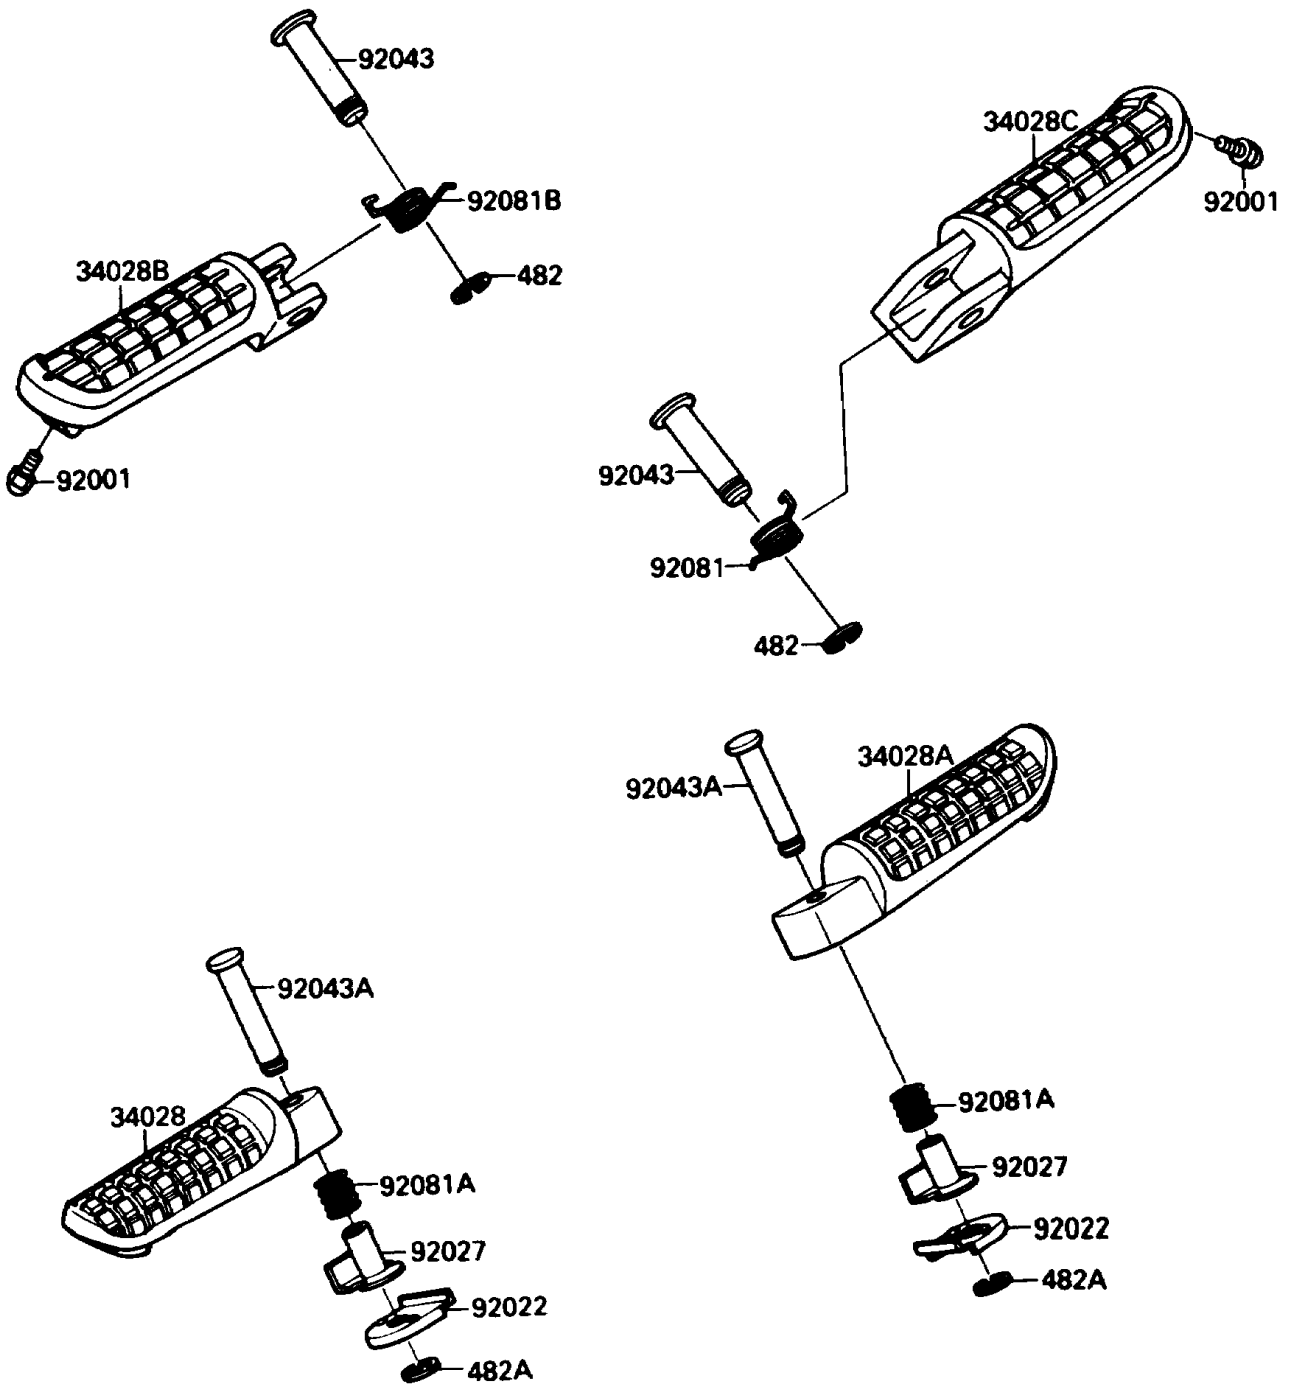

1988 NINJA® 750R PARTS DIAGRAM

Footrests

F2160-0157

1988 NINJA® 750R PARTS LIST

Footrests

ITEM NAME	PART NUMBER	QUANTITY
CIRCLIP-TYPE-E,10MM (Ref # 482)	482L0100	2
CIRCLIP-TYPE-E,5MM (Ref # 482A)	482L5000	2
STEP,RR,LH (Ref # 34028)	34028-1191	1
STEP,RR,RH (Ref # 34028A)	34028-1192	1
STEP,FR,LH (Ref # 34028B)	34028-1208	1
STEP,FR,RH (Ref # 34028C)	34028-1209	1
BOLT,6X10 (Ref # 92001)	92001-1905	2
WASHER,STEP,RR (Ref # 92022)	92022-1507	2
COLLAR,STEP (Ref # 92027)	92027-1732	2
PIN,12X42.5 (Ref # 92043)	92043-1145	2
PIN,6X38.5 (Ref # 92043A)	92043-1238	2
SPRING,STEP RETURN,RH (Ref # 92081)	92081-1587	1
SPRING,STEP,RR (Ref # 92081A)	92081-1612	2
SPRING,STEP RETURN,LH (Ref # 92081B)	92081-1733	1