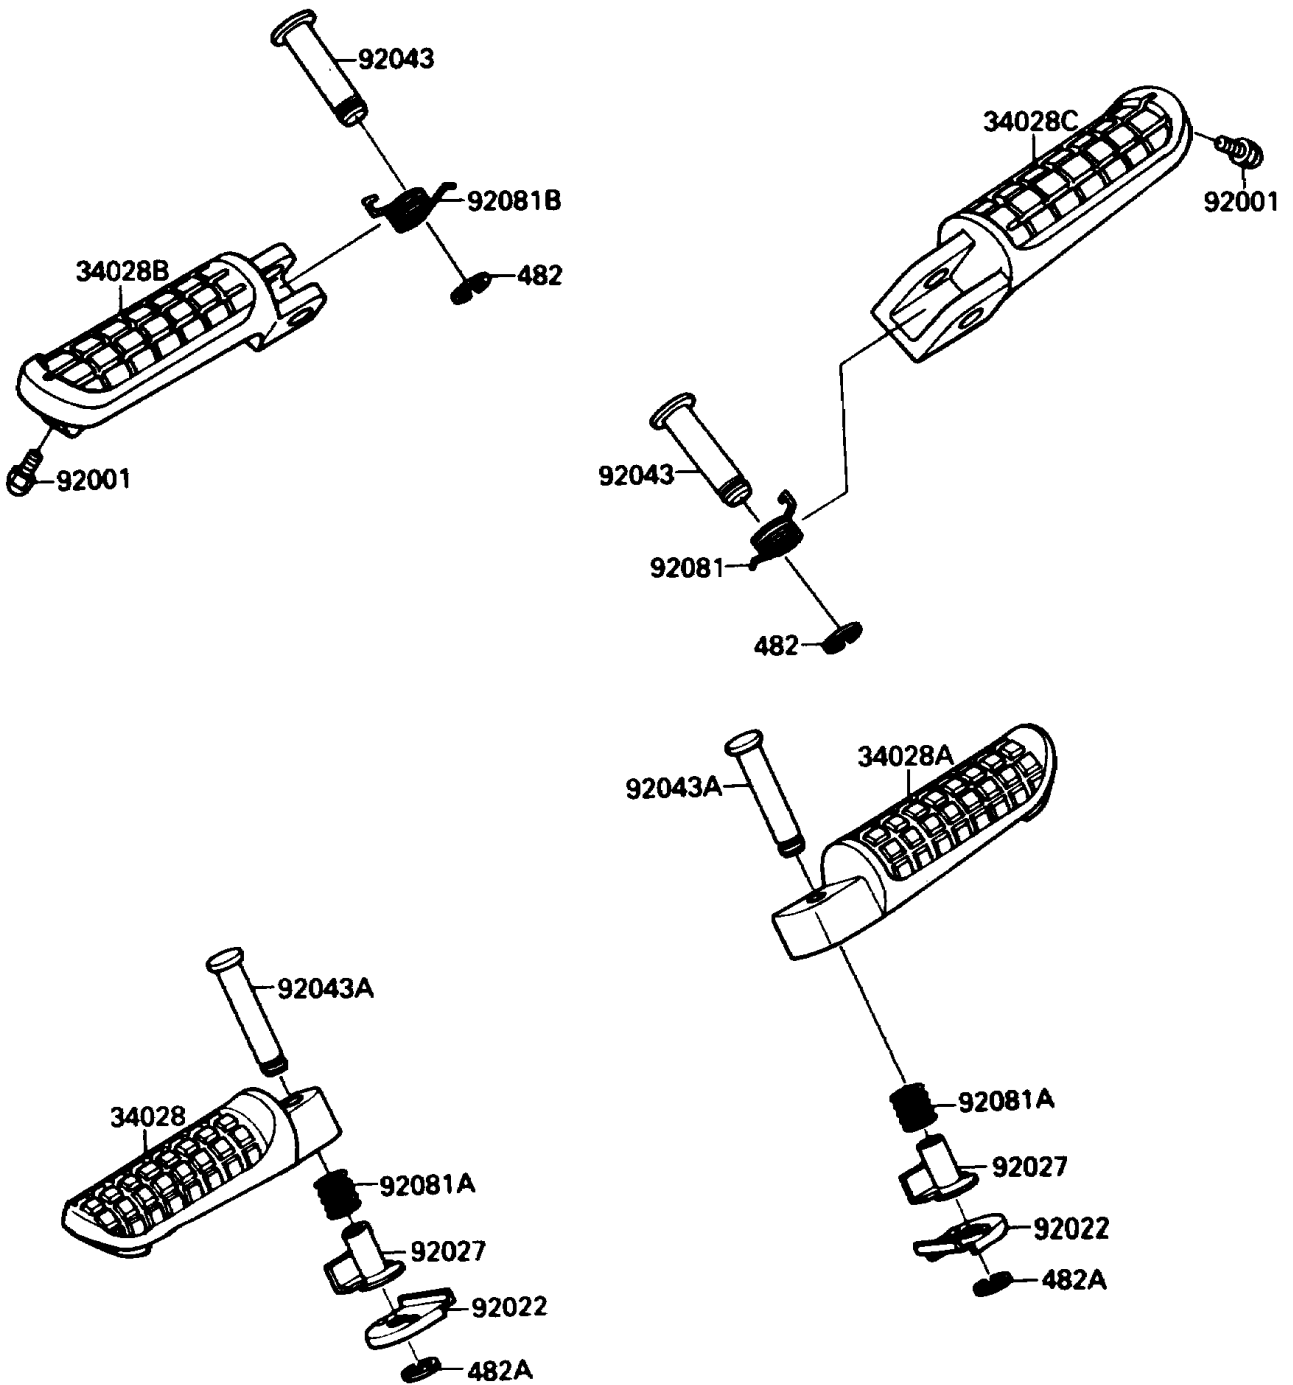

# 1989 Ninja® 750R PARTS DIAGRAM

Footrests

F2160-0157

# 1989 Ninja® 750R PARTS LIST

## Footrests

ITEM NAME	PART NUMBER	QUANTITY
CIRCLIP-TYPE-E,10MM (Ref # 482)	482L0100	2
CIRCLIP-TYPE-E,5MM (Ref # 482A)	482L5000	2
STEP,RR,LH (Ref # 34028)	34028-1191	1
STEP,RR,RH (Ref # 34028A)	34028-1192	1
STEP,FR,LH (Ref # 34028B)	34028-1208	1
STEP,FR,RH (Ref # 34028C)	34028-1209	1
BOLT,6X10 (Ref # 92001)	92001-1905	2
WASHER,STEP,RR (Ref # 92022)	92022-1507	2
COLLAR,STEP (Ref # 92027)	92027-1732	2
PIN,12X42.5 (Ref # 92043)	92043-1145	2
PIN,6X38.5 (Ref # 92043A)	92043-1238	2
SPRING,STEP RETURN,RH (Ref # 92081)	92081-1587	1
SPRING,STEP,RR (Ref # 92081A)	92081-1612	2
SPRING,STEP RETURN,LH (Ref # 92081B)	92081-1733	1