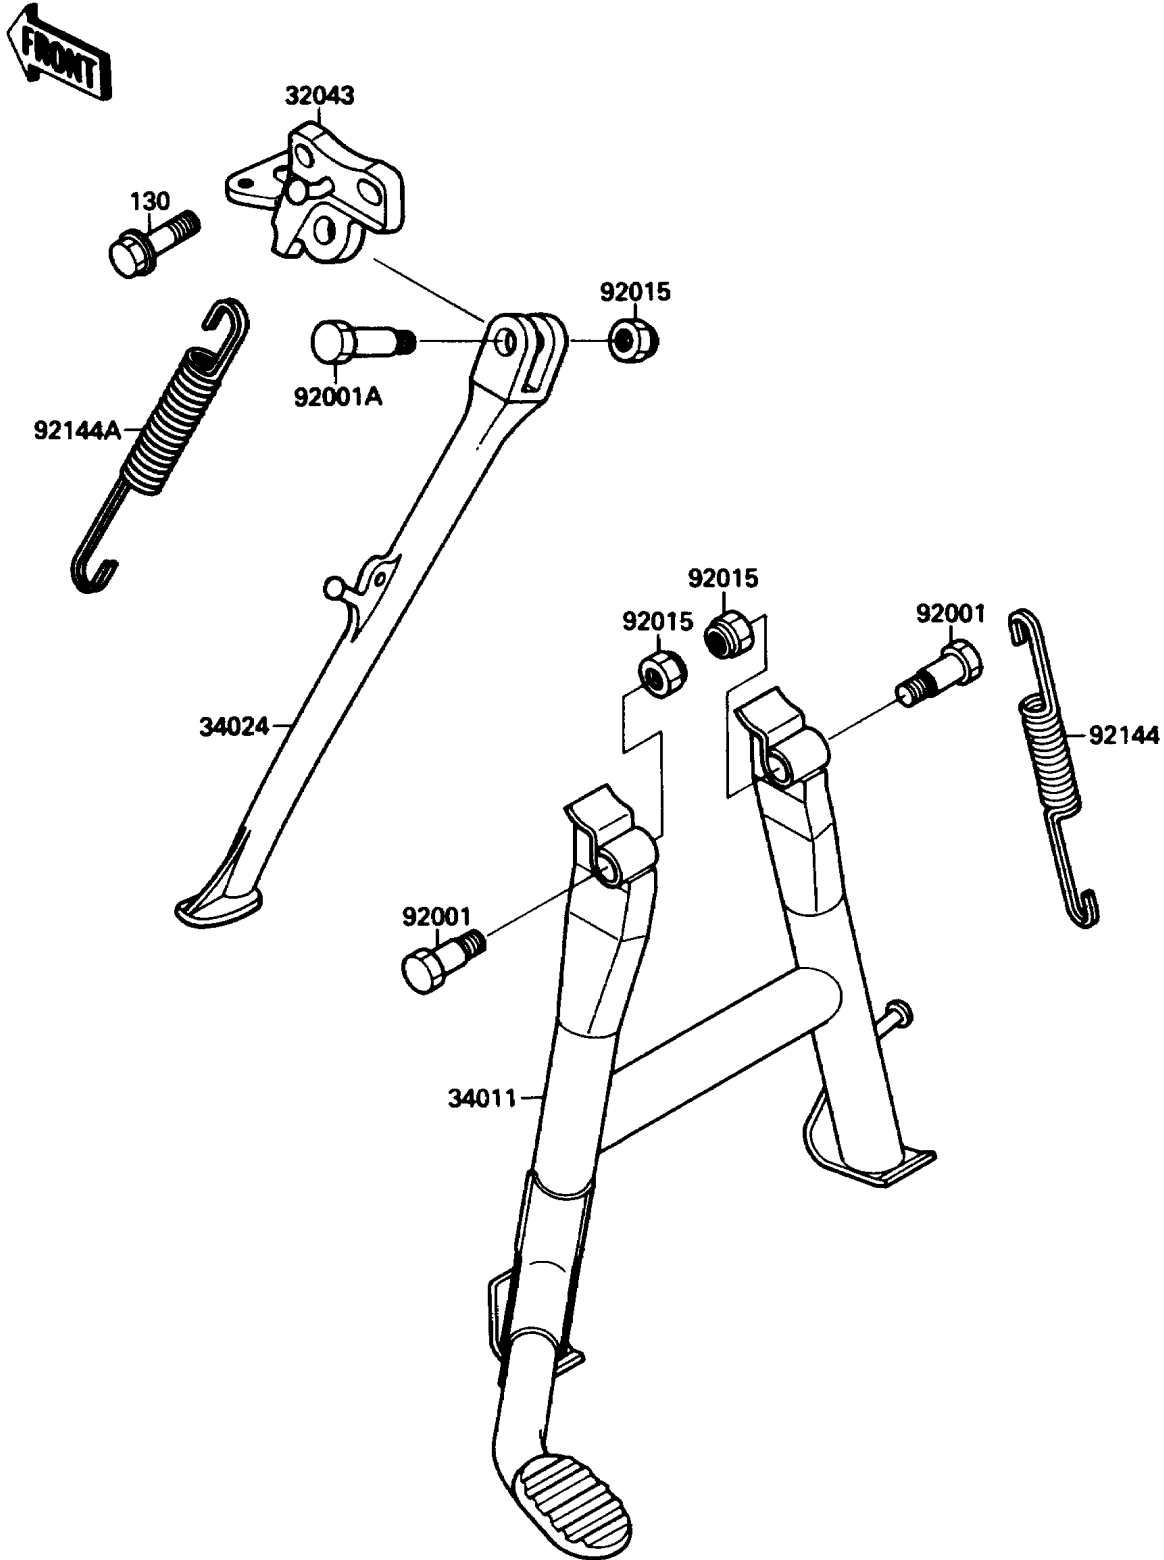

1987 NINJA® 750R PARTS DIAGRAM

Stand(s)

F2190-0201

1987 NINJA® 750R PARTS LIST

Stand(s)

ITEM NAME	PART NUMBER	QUANTITY
BOLT-FLANGED,10X30,BLACK (Ref # 130)	130S1030	2
BRACKET-STAND,SIDE (Ref # 32043)	32043-1310	1
STAND-CENTER (Ref # 34011)	34011-1137	1
STAND-SIDE (Ref # 34024)	34024-1214	1
BOLT,CENTER STAND (Ref # 92001)	92001-1214	2
BOLT,SIDE STAND (Ref # 92001A)	92001-1788	1
NUT,LOCK,10MM,BLACK (Ref # 92015)	92015-1188	3
SPRING,CENTER STAND (Ref # 92144)	92144-1098	1
SPRING,SIDE STAND (Ref # 92144A)	92144-1127	1