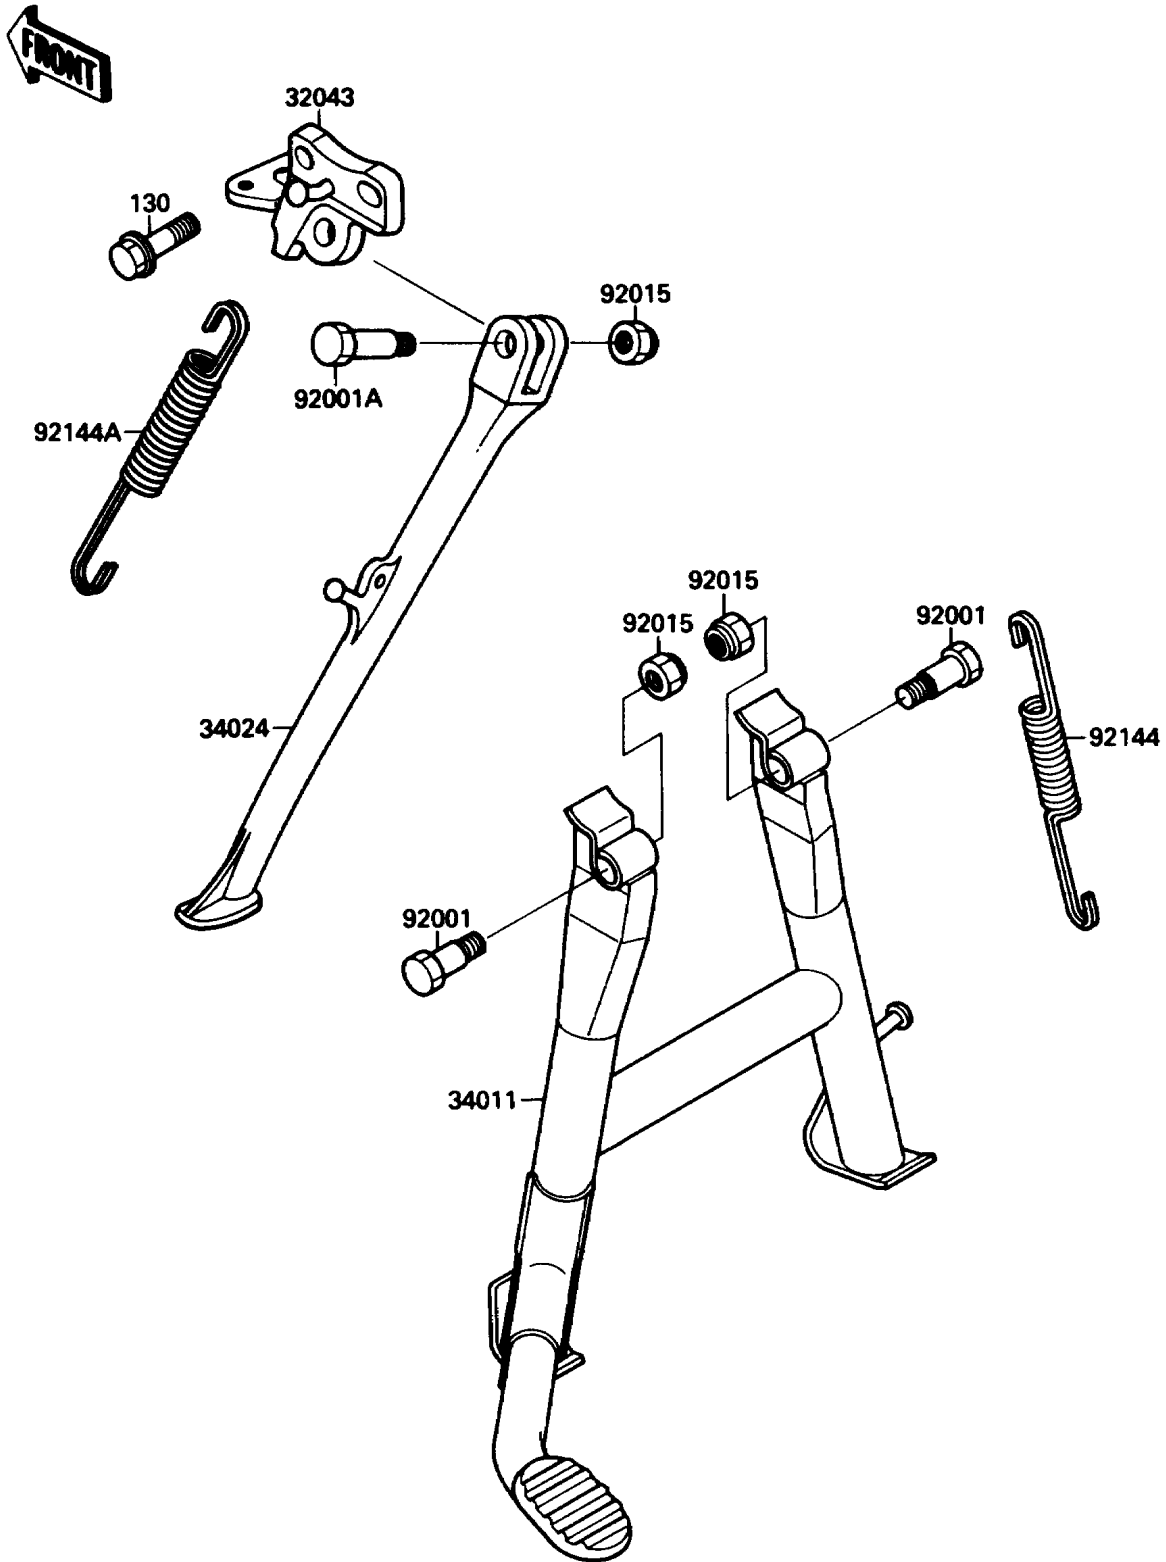

1988 NINJA® 750R PARTS DIAGRAM

Stand(s)

F2190-0201

1988 NINJA® 750R PARTS LIST

Stand(s)

ITEM NAME	PART NUMBER	QUANTITY
BOLT-FLANGED,10X30,BLACK (Ref # 130)	130S1030	2
BRACKET-STAND,SIDE (Ref # 32043)	32043-1310	1
STAND-CENTER (Ref # 34011)	34011-1137	1
STAND-SIDE (Ref # 34024)	34024-1214	1
BOLT,CENTER STAND (Ref # 92001)	92001-1214	2
BOLT,SIDE STAND (Ref # 92001A)	92001-1788	1
NUT,LOCK,10MM,BLACK (Ref # 92015)	92015-1188	3
SPRING,CENTER STAND (Ref # 92144)	92144-1098	1
SPRING,SIDE STAND (Ref # 92144A)	92144-1127	1