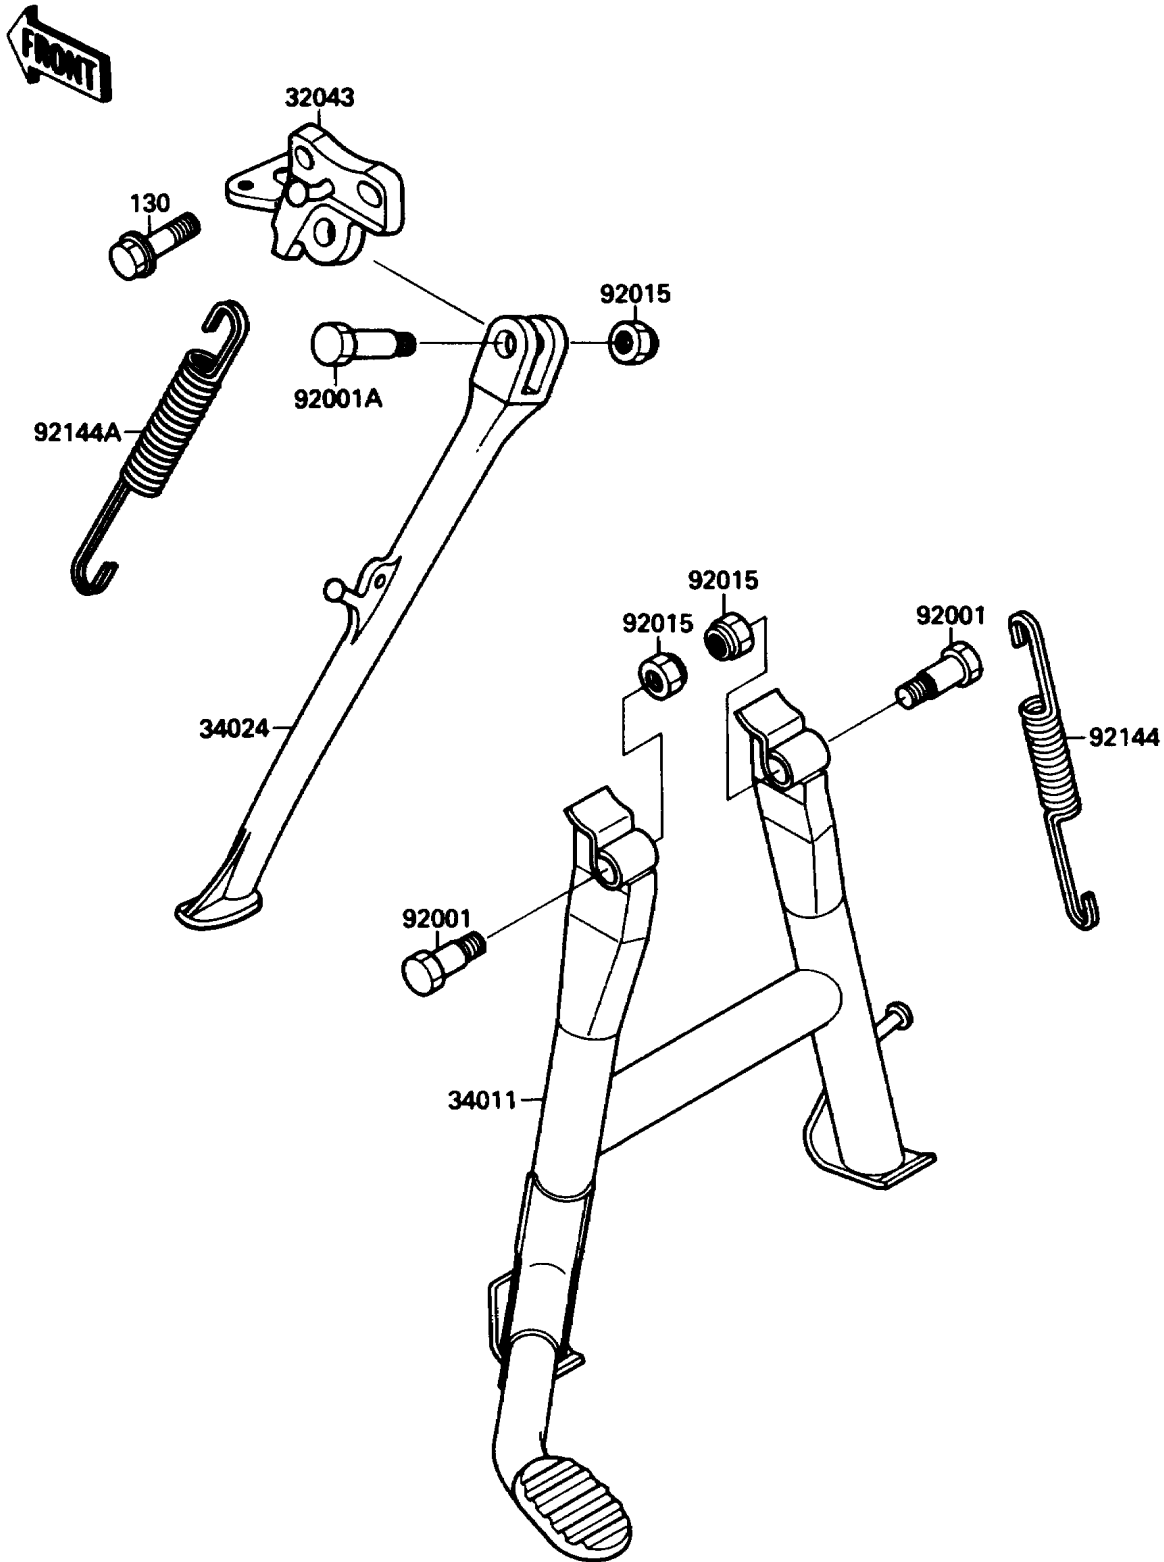

1989 Ninja® 750R PARTS DIAGRAM

Stand(s)

F2190-0201

1989 Ninja® 750R PARTS LIST

Stand(s)

ITEM NAME	PART NUMBER	QUANTITY
BOLT-FLANGED,10X30,BLACK (Ref # 130)	130S1030	2
BRACKET-STAND,SIDE (Ref # 32043)	32043-1310	1
STAND-CENTER (Ref # 34011)	34011-1137	1
STAND-SIDE (Ref # 34024)	34024-1214	1
BOLT,CENTER STAND (Ref # 92001)	92001-1214	2
BOLT,SIDE STAND (Ref # 92001A)	92001-1788	1
NUT,LOCK,10MM,BLACK (Ref # 92015)	92015-1188	3
SPRING,CENTER STAND (Ref # 92144)	92144-1098	1
SPRING,SIDE STAND (Ref # 92144A)	92144-1127	1