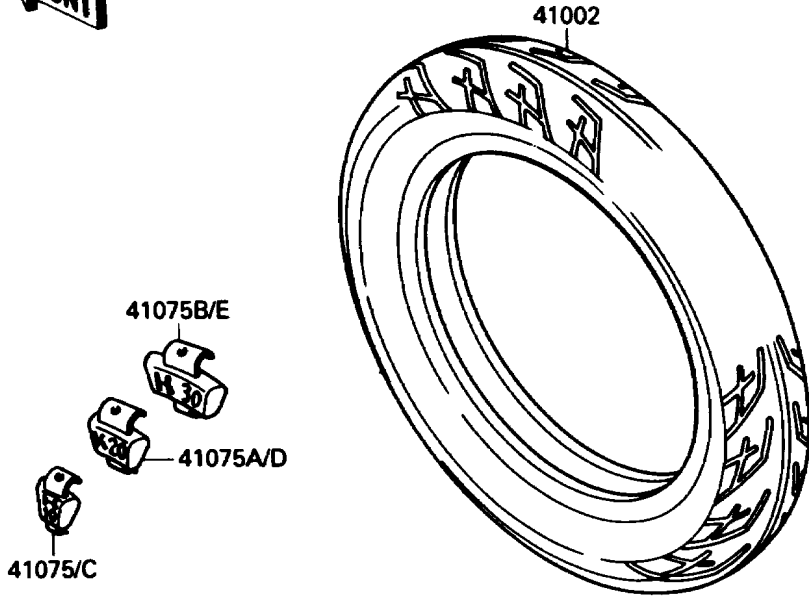

1987 NINJA[®] 750R PARTS DIAGRAM

Tires

F2210-0143

1987 NINJA® 750R PARTS LIST

Tires

ITEM NAME	PART NUMBER	QUANTITY
VALVE,TIRE (Ref # 16126)	16126-1136	2
TIRE,FR,110/90V16-V250,K205F(D (Ref # 41002)	41002-1607	1
TIRE,RR,140/70V18-V250,K205(D) (Ref # 41002A)	41002-1608	1
BALANCER-WHEEL,10G,SILVER (Ref # 41075)	41075-1014	AR
BALANCER-WHEEL,20G,SILVER (Ref # 41075A)	41075-1015	AR
BALANCER-WHEEL,30G,SILVER (Ref # 41075B)	41075-1016	AR
BALANCER-WHEEL,10G,BLACK (Ref # 41075C)	41075-1051	AR
BALANCER-WHEEL,20G,BLACK (Ref # 41075D)	41075-1052	AR
BALANCER-WHEEL,30G,BLACK (Ref # 41075E)	41075-1053	AR