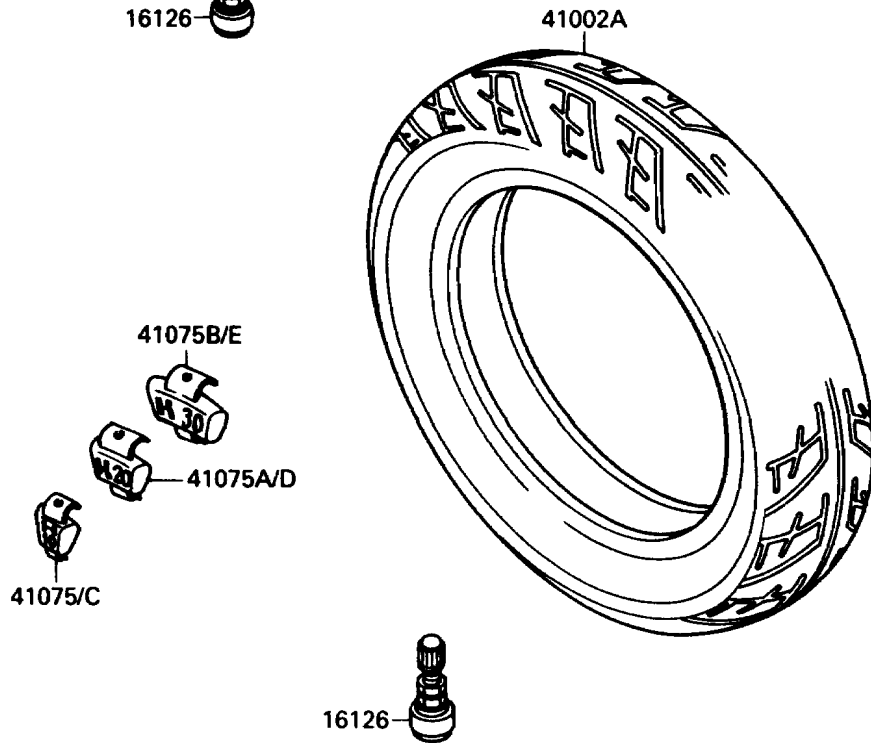

1987 NINJA[®] 750R PARTS DIAGRAM

Tires

F2210-0143

1987 NINJA® 750R PARTS LIST

Tires

ITEM NAME	PART NUMBER	QUANTITY
VALVE,TIRE (Ref # 16126)	16126-1136	2
TIRE,FR,110/90V16-V250,K205F(D (Ref # 41002)	41002-1607	1
TIRE,RR,140/70V18-V250,K205(D) (Ref # 41002A)	41002-1608	1
BALANCER-WHEEL,10G,SILVER (Ref # 41075)	41075-1014	AR
BALANCER-WHEEL,20G,SILVER (Ref # 41075A)	41075-1015	AR
BALANCER-WHEEL,30G,SILVER (Ref # 41075B)	41075-1016	AR
BALANCER-WHEEL,10G,BLACK (Ref # 41075C)	41075-1051	AR
BALANCER-WHEEL,20G,BLACK (Ref # 41075D)	41075-1052	AR
BALANCER-WHEEL,30G,BLACK (Ref # 41075E)	41075-1053	AR