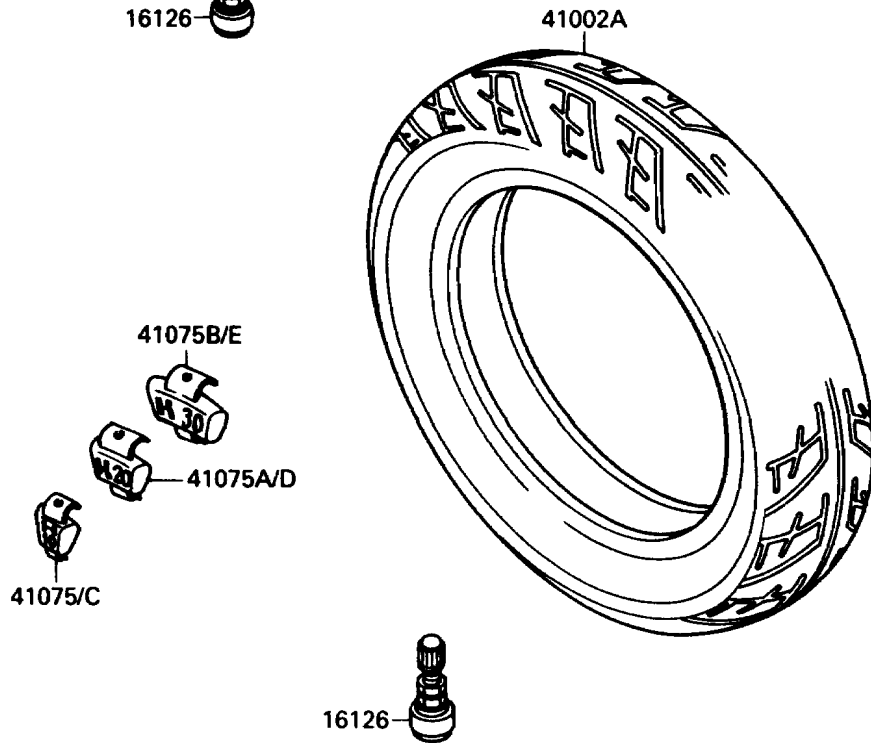

# 1988 NINJA<sup>®</sup> 750R PARTS DIAGRAM

Tires

F2210-0143

# 1988 NINJA® 750R PARTS LIST

## Tires

ITEM NAME	PART NUMBER	QUANTITY
VALVE,TIRE (Ref # 16126)	16126-1136	2
TIRE,FR,110/90V16-V250,K205F(D (Ref # 41002)	41002-1607	1
TIRE,RR,140/70V18-V250,K205(D) (Ref # 41002A)	41002-1608	1
BALANCER-WHEEL,10G,SILVER (Ref # 41075)	41075-1014	AR
BALANCER-WHEEL,20G,SILVER (Ref # 41075A)	41075-1015	AR
BALANCER-WHEEL,30G,SILVER (Ref # 41075B)	41075-1016	AR
BALANCER-WHEEL,10G,BLACK (Ref # 41075C)	41075-1051	AR
BALANCER-WHEEL,20G,BLACK (Ref # 41075D)	41075-1052	AR
BALANCER-WHEEL,30G,BLACK (Ref # 41075E)	41075-1053	AR