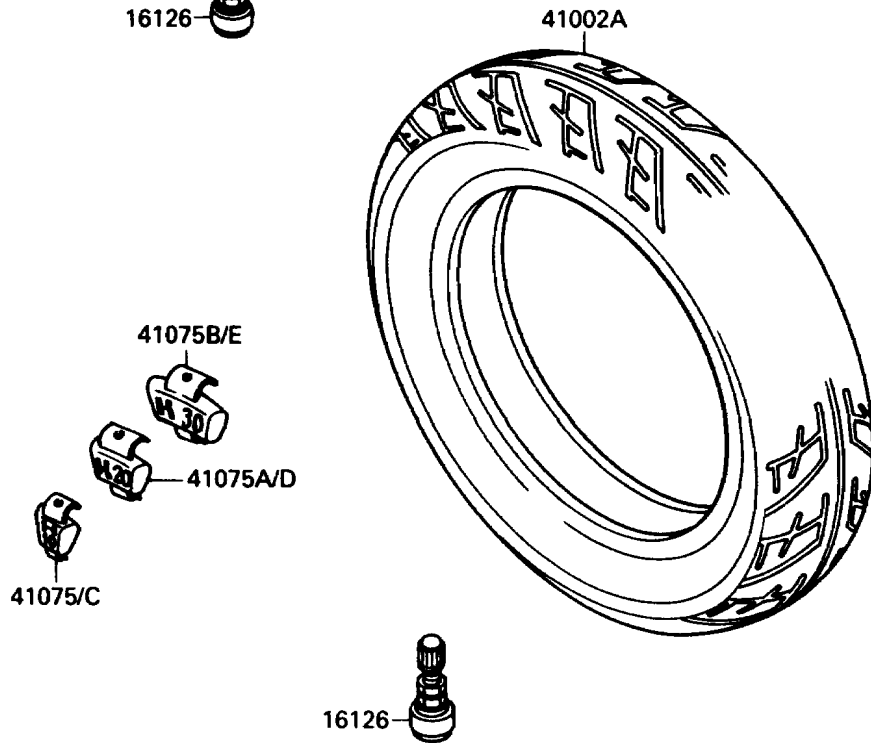

# 1988 NINJA® 750R PARTS DIAGRAM

Tires

F2210-0143

## 1988 NINJA® 750R PARTS LIST

### Tires

ITEM NAME	PART NUMBER	QUANTITY
VALVE,TIRE (Ref # 16126)	16126-1136	2
TIRE,FR,110/90V16-V250,K205F(D (Ref # 41002)	41002-1607	1
TIRE,RR,140/70V18-V250,K205(D) (Ref # 41002A)	41002-1608	1
BALANCER-WHEEL,10G,SILVER (Ref # 41075)	41075-1014	AR
BALANCER-WHEEL,20G,SILVER (Ref # 41075A)	41075-1015	AR
BALANCER-WHEEL,30G,SILVER (Ref # 41075B)	41075-1016	AR
BALANCER-WHEEL,10G,BLACK (Ref # 41075C)	41075-1051	AR
BALANCER-WHEEL,20G,BLACK (Ref # 41075D)	41075-1052	AR
BALANCER-WHEEL,30G,BLACK (Ref # 41075E)	41075-1053	AR