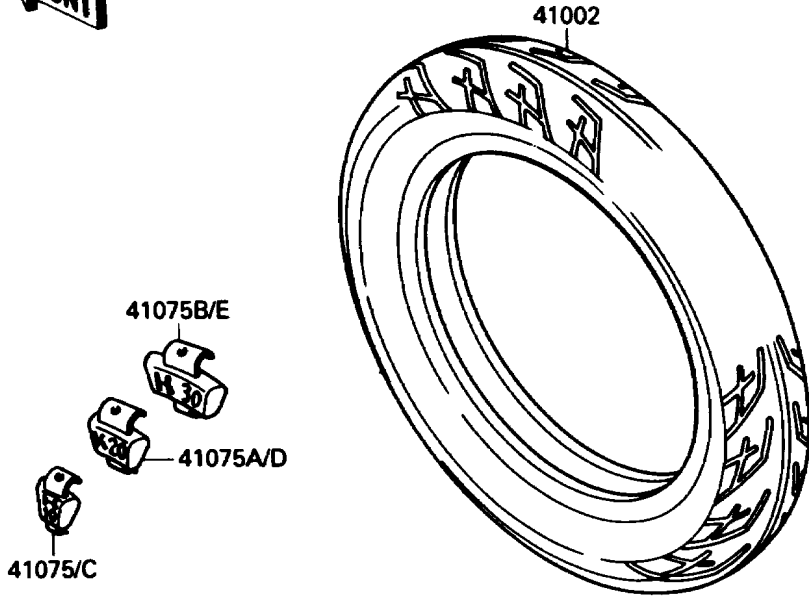

# 1988 NINJA<sup>®</sup> 750R PARTS DIAGRAM

Tires

F2210-0143

# 1988 NINJA® 750R PARTS LIST

## Tires

ITEM NAME	PART NUMBER	QUANTITY
VALVE,TIRE (Ref # 16126)	16126-1136	2
TIRE,FR,110/90V16-V250,K205F(D (Ref # 41002)	41002-1607	1
TIRE,RR,140/70V18-V250,K205(D) (Ref # 41002A)	41002-1608	1
BALANCER-WHEEL,10G,SILVER (Ref # 41075)	41075-1014	AR
BALANCER-WHEEL,20G,SILVER (Ref # 41075A)	41075-1015	AR
BALANCER-WHEEL,30G,SILVER (Ref # 41075B)	41075-1016	AR
BALANCER-WHEEL,10G,BLACK (Ref # 41075C)	41075-1051	AR
BALANCER-WHEEL,20G,BLACK (Ref # 41075D)	41075-1052	AR
BALANCER-WHEEL,30G,BLACK (Ref # 41075E)	41075-1053	AR