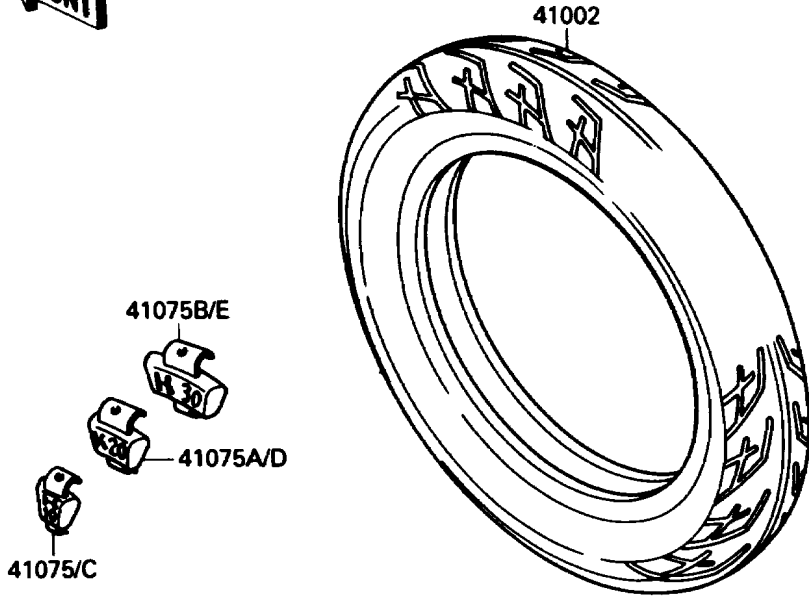

# 1988 NINJA® 750R PARTS DIAGRAM

Tires

F2210-0143

## 1988 NINJA® 750R PARTS LIST

### Tires

ITEM NAME	PART NUMBER	QUANTITY
VALVE,TIRE (Ref # 16126)	16126-1136	2
TIRE,FR,110/90V16-V250,K205F(D (Ref # 41002)	41002-1607	1
TIRE,RR,140/70V18-V250,K205(D) (Ref # 41002A)	41002-1608	1
BALANCER-WHEEL,10G,SILVER (Ref # 41075)	41075-1014	AR
BALANCER-WHEEL,20G,SILVER (Ref # 41075A)	41075-1015	AR
BALANCER-WHEEL,30G,SILVER (Ref # 41075B)	41075-1016	AR
BALANCER-WHEEL,10G,BLACK (Ref # 41075C)	41075-1051	AR
BALANCER-WHEEL,20G,BLACK (Ref # 41075D)	41075-1052	AR
BALANCER-WHEEL,30G,BLACK (Ref # 41075E)	41075-1053	AR