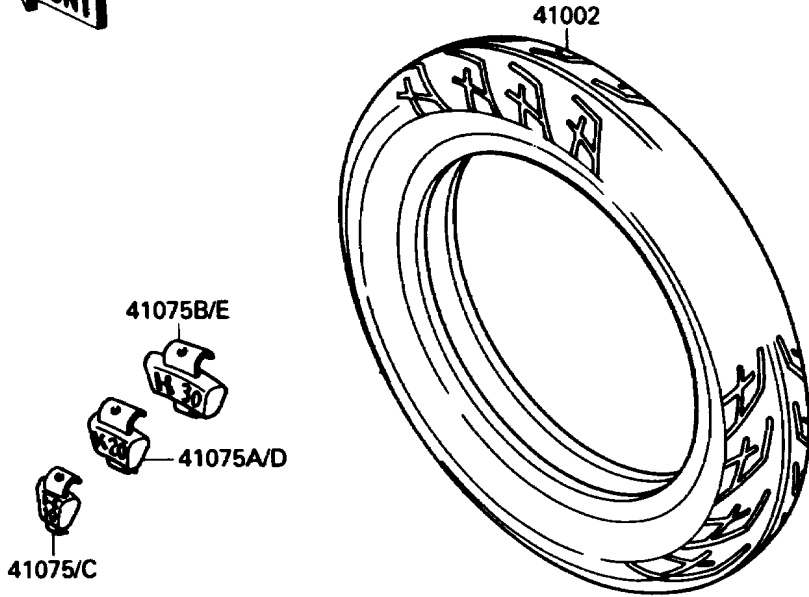

1989 Ninja® 750R PARTS DIAGRAM

Tires

F2210-0143

1989 Ninja® 750R PARTS LIST

Tires

ITEM NAME	PART NUMBER	QUANTITY
VALVE,TIRE (Ref # 16126)	16126-1136	2
TIRE,FR,110/90V16-V250,K205F(D (Ref # 41002)	41002-1607	1
TIRE,RR,140/70V18-V250,K205(D) (Ref # 41002A)	41002-1608	1
BALANCER-WHEEL,10G,SILVER (Ref # 41075)	41075-1014	AR
BALANCER-WHEEL,20G,SILVER (Ref # 41075A)	41075-1015	AR
BALANCER-WHEEL,30G,SILVER (Ref # 41075B)	41075-1016	AR
BALANCER-WHEEL,10G,BLACK (Ref # 41075C)	41075-1051	AR
BALANCER-WHEEL,20G,BLACK (Ref # 41075D)	41075-1052	AR
BALANCER-WHEEL,30G,BLACK (Ref # 41075E)	41075-1053	AR