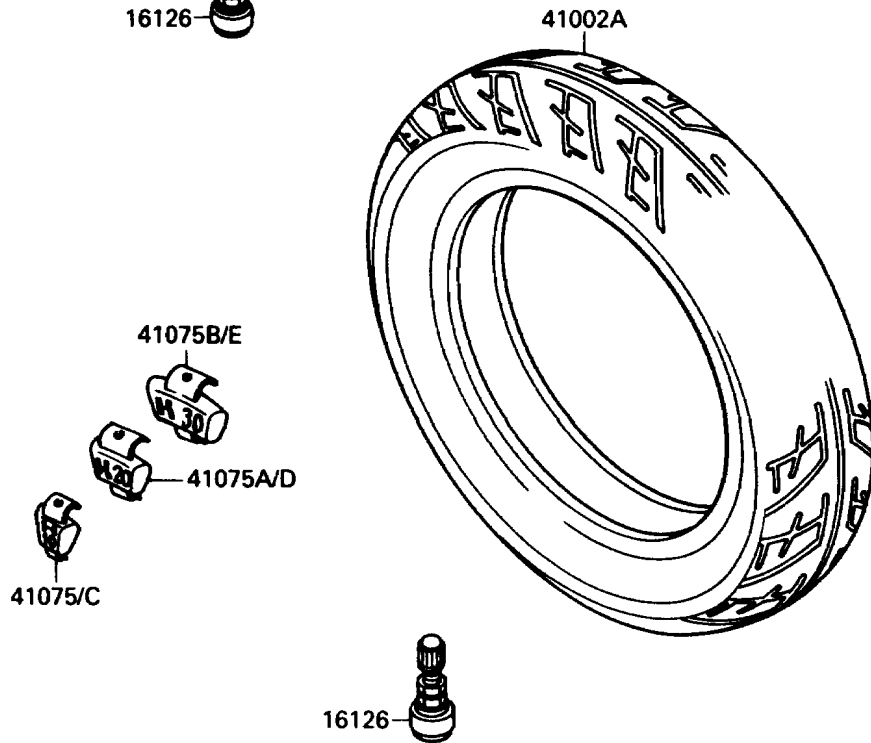

1989 Ninja® 750R PARTS DIAGRAM

Tires

F2210-0143

1989 Ninja® 750R PARTS LIST

Tires

ITEM NAME	PART NUMBER	QUANTITY
VALVE,TIRE (Ref # 16126)	16126-1136	2
TIRE,FR,110/90V16-V250,K205F(D (Ref # 41002)	41002-1607	1
TIRE,RR,140/70V18-V250,K205(D) (Ref # 41002A)	41002-1608	1
BALANCER-WHEEL,10G,SILVER (Ref # 41075)	41075-1014	AR
BALANCER-WHEEL,20G,SILVER (Ref # 41075A)	41075-1015	AR
BALANCER-WHEEL,30G,SILVER (Ref # 41075B)	41075-1016	AR
BALANCER-WHEEL,10G,BLACK (Ref # 41075C)	41075-1051	AR
BALANCER-WHEEL,20G,BLACK (Ref # 41075D)	41075-1052	AR
BALANCER-WHEEL,30G,BLACK (Ref # 41075E)	41075-1053	AR